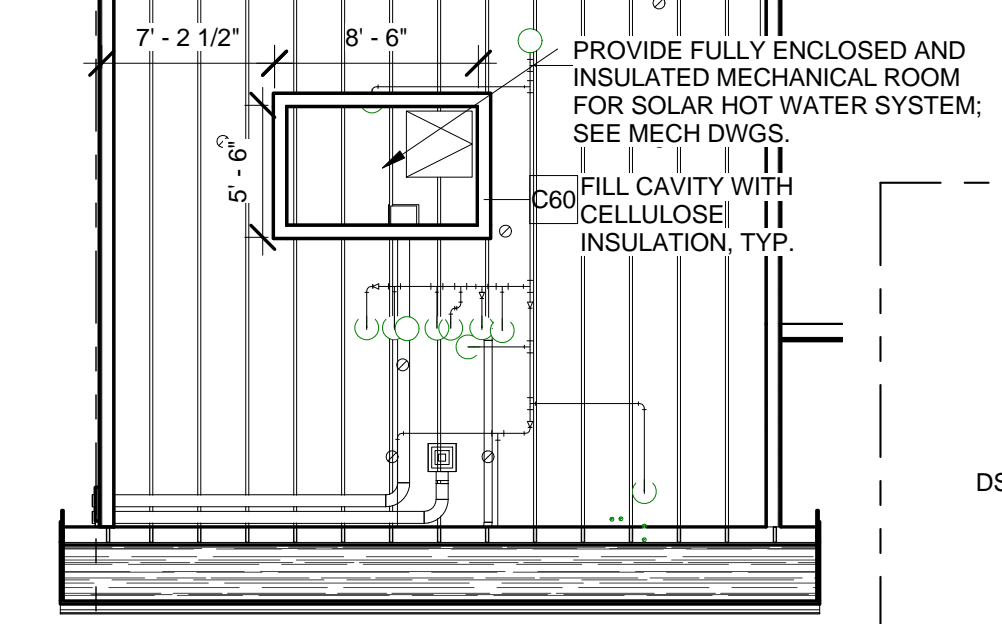

ADAMS SCHOOL REDEVELOPMENT
Portland, Maine

JOB NO.
08-056

DRWN. CHK
Checker

SCALE:
As indicated

ISSUE
5 MARCH 2012

TITLE
BUILDING A
ROOF PLAN

SHEET
A111

D5 ATTIC BLDG. A - ALT #4
1/8" = 1'-0"