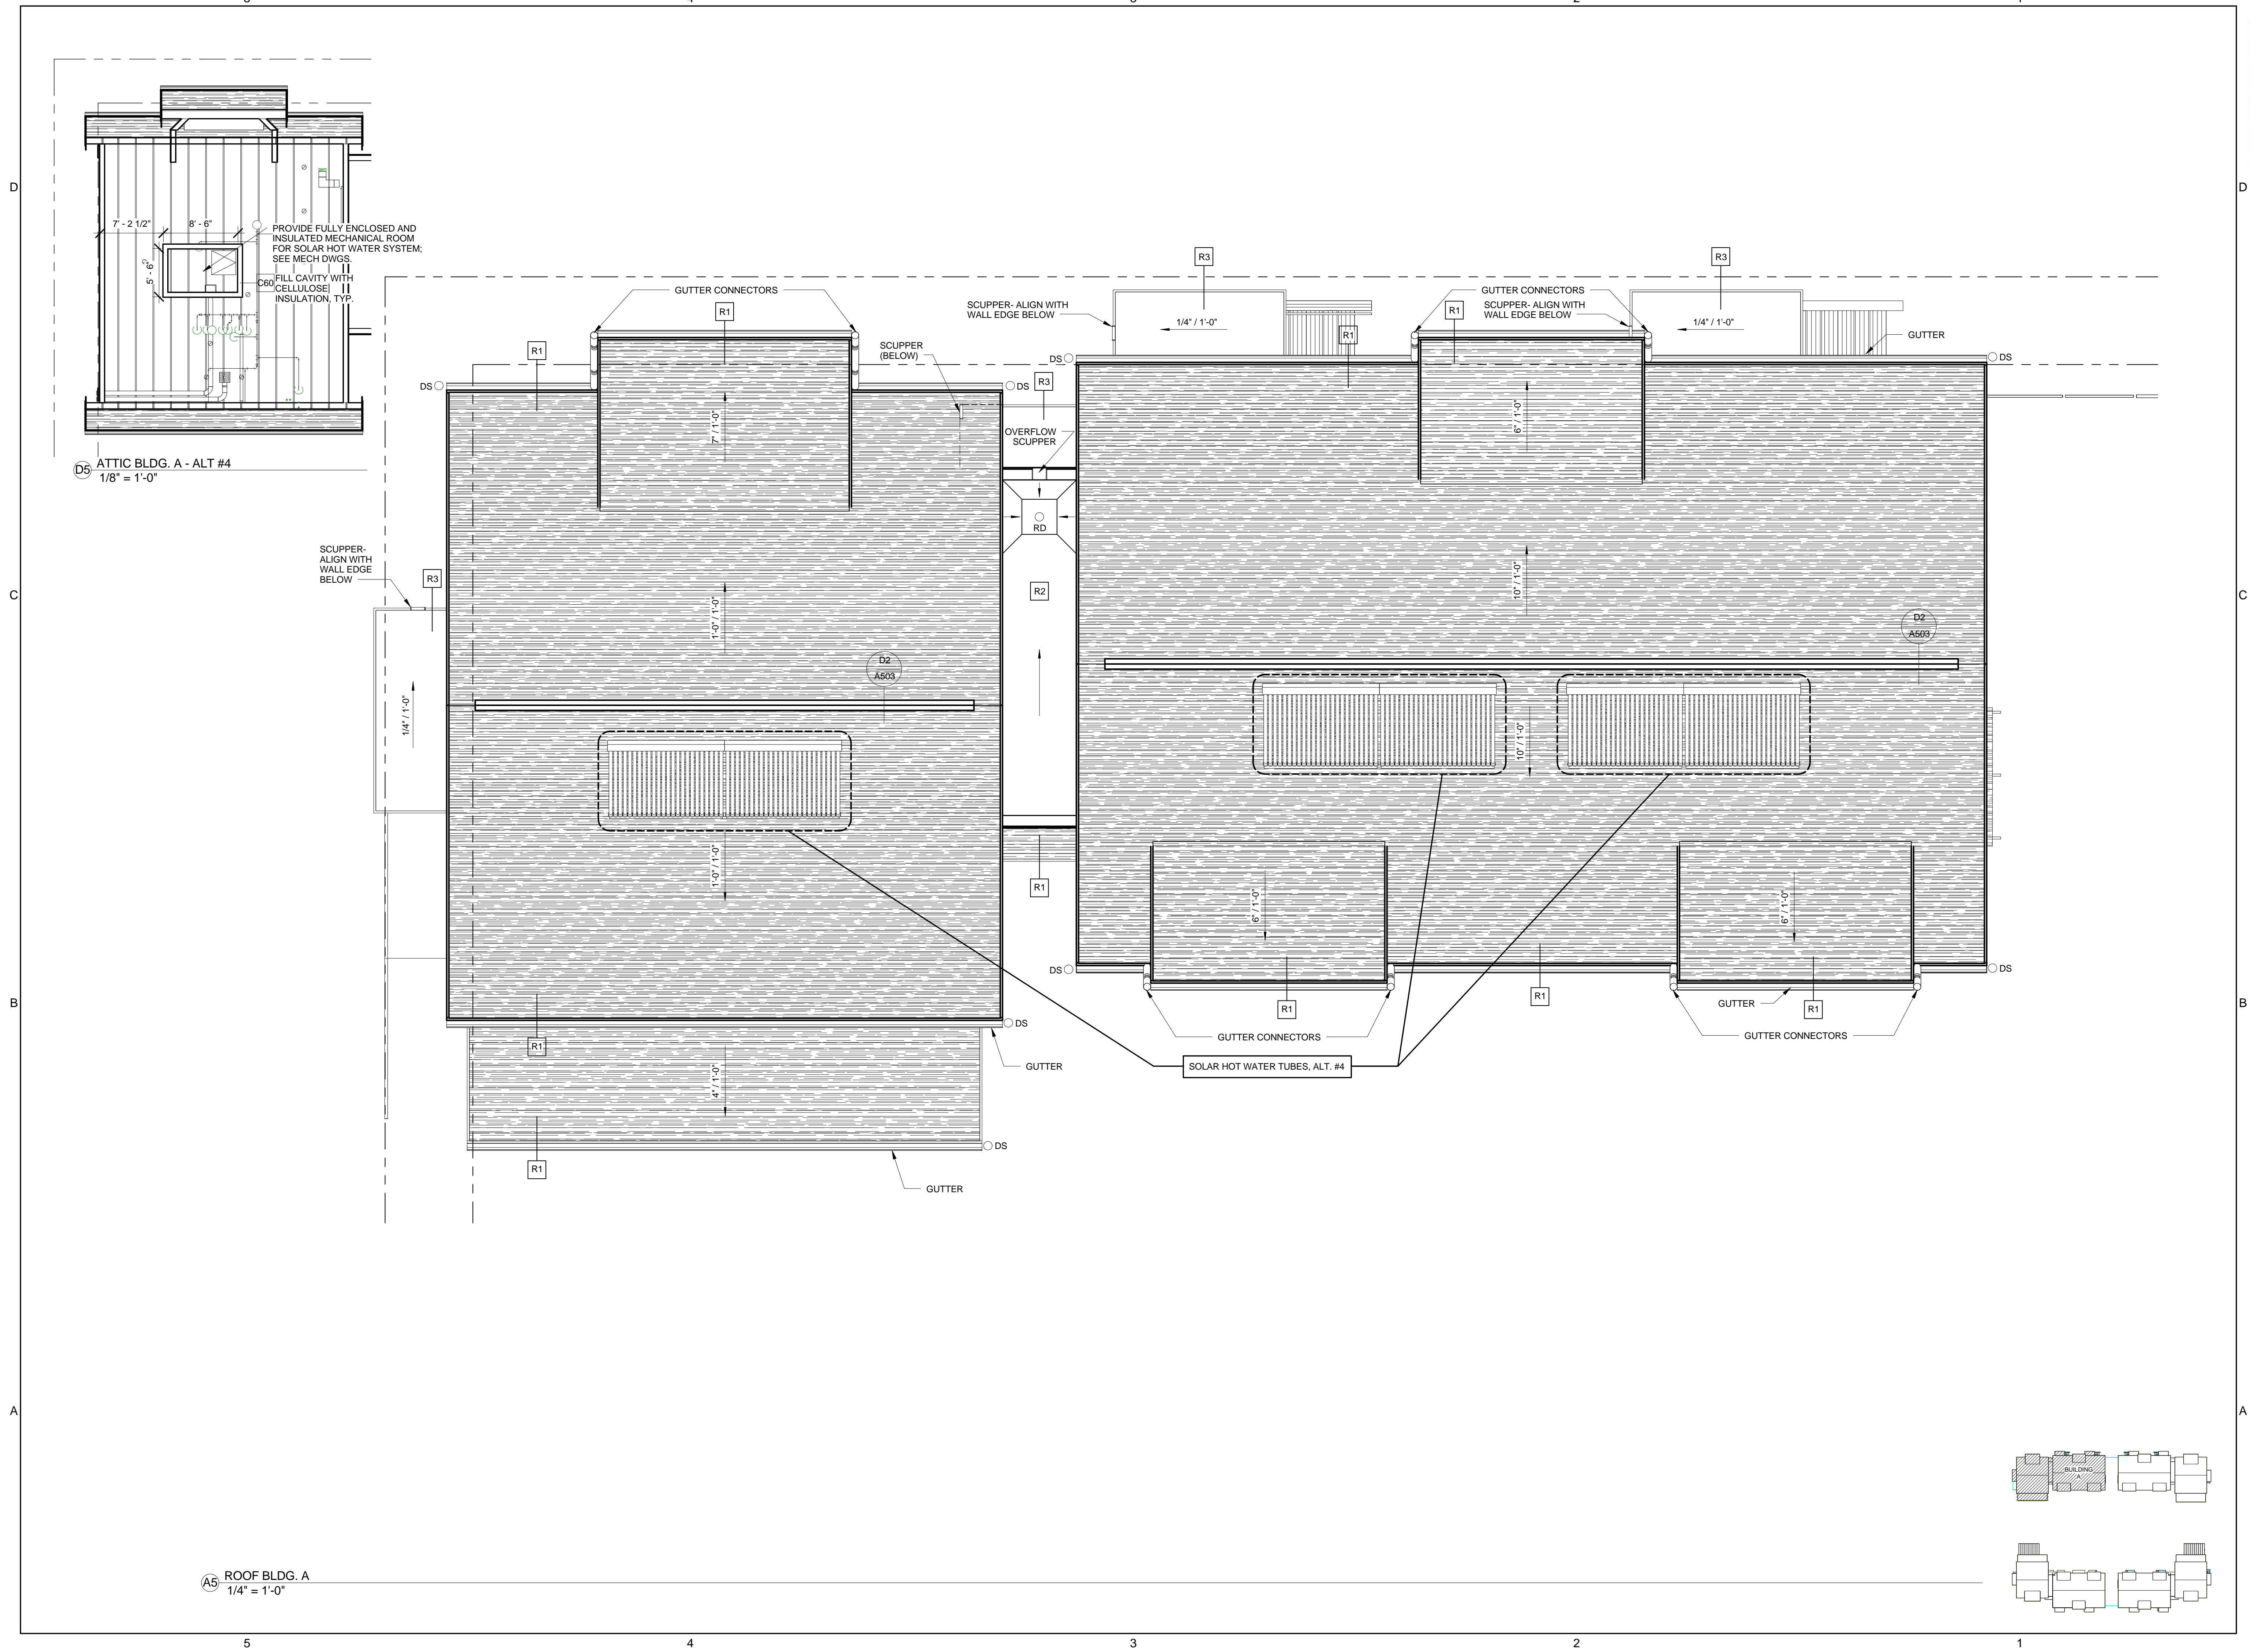

ADAMS SCHOOL REDEVELOPMENT
Portland, Maine

JOB NO.
08-056

DRWN. CHK
Checker

SCALE:
As indicated

ISSUE
5 MARCH 2012

TITLE
BUILDING A
ROOF PLAN

SHEET
A111

A5 ROOF BLDG. A
1/4" = 1'-0"