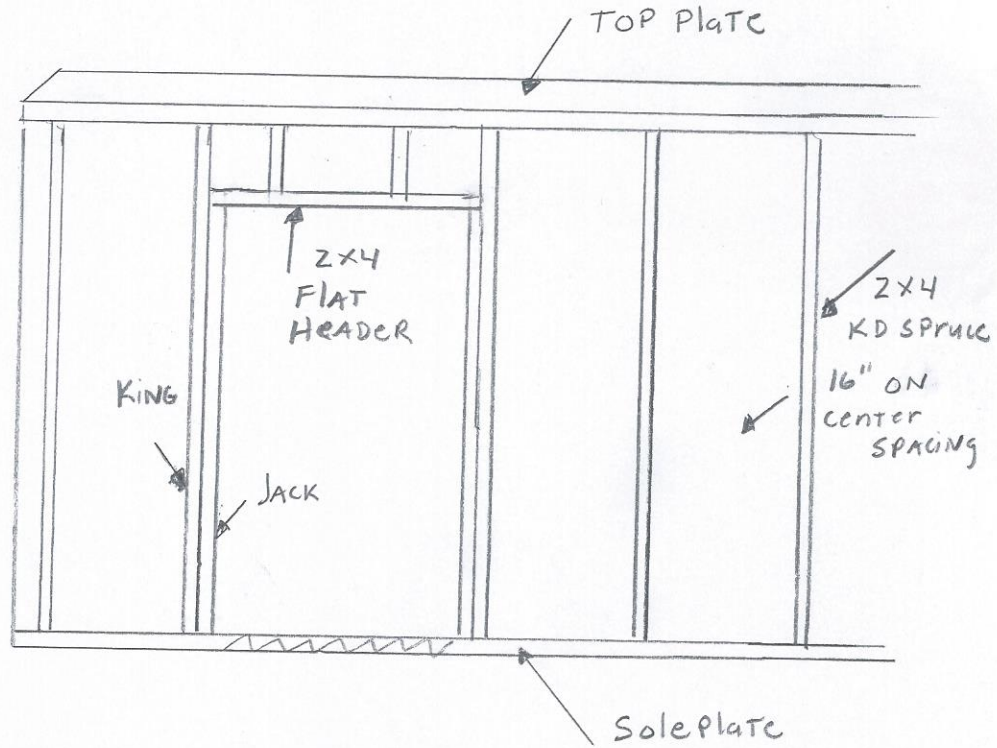

24 MORNING ST. CBL 003 F 008

NON Load Bearing PARTITION WALL WITH OPENING

Framing FOR closet and bathroom WALLS.

ALL 2x4 KD SPRUCE 16" ON CENTER.