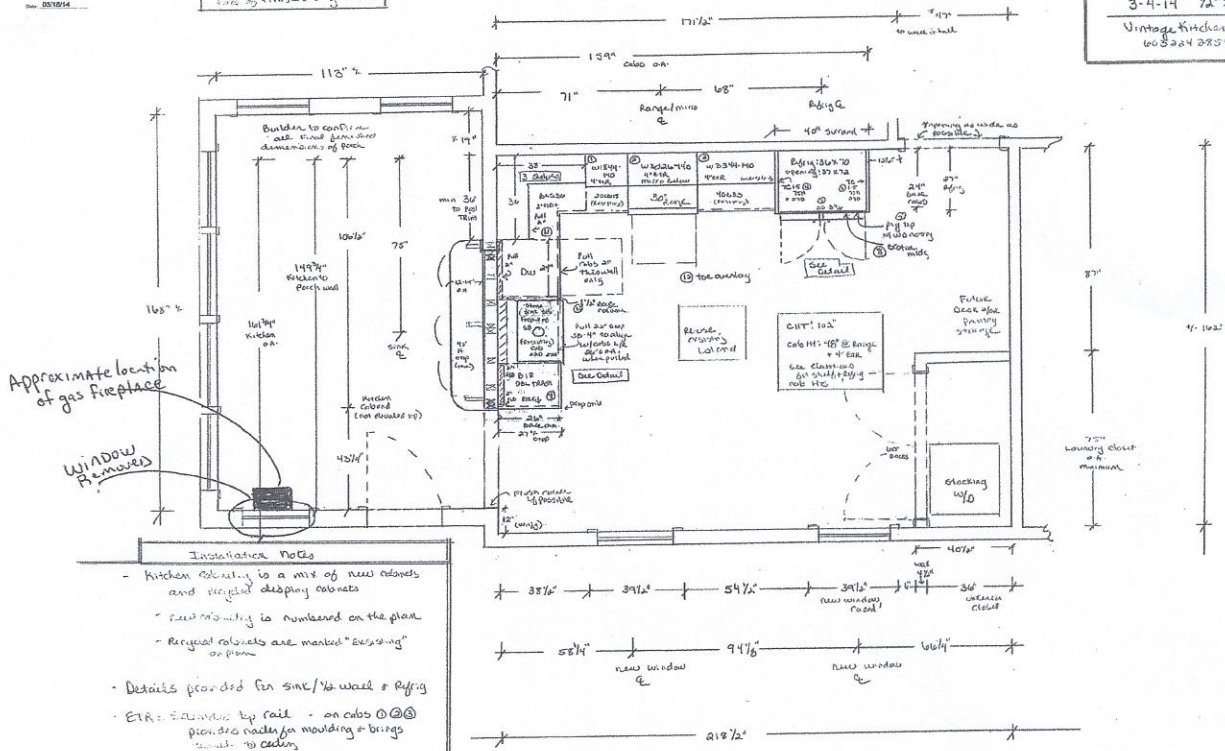

All dimensions are to the face of finished drywall

LedgeLight Residence
Final Kitchen Plan
3-4-14 1/2" = 1"
Vintage Kitchen #
60324 2854

Floor
~~Plot~~ PLAN