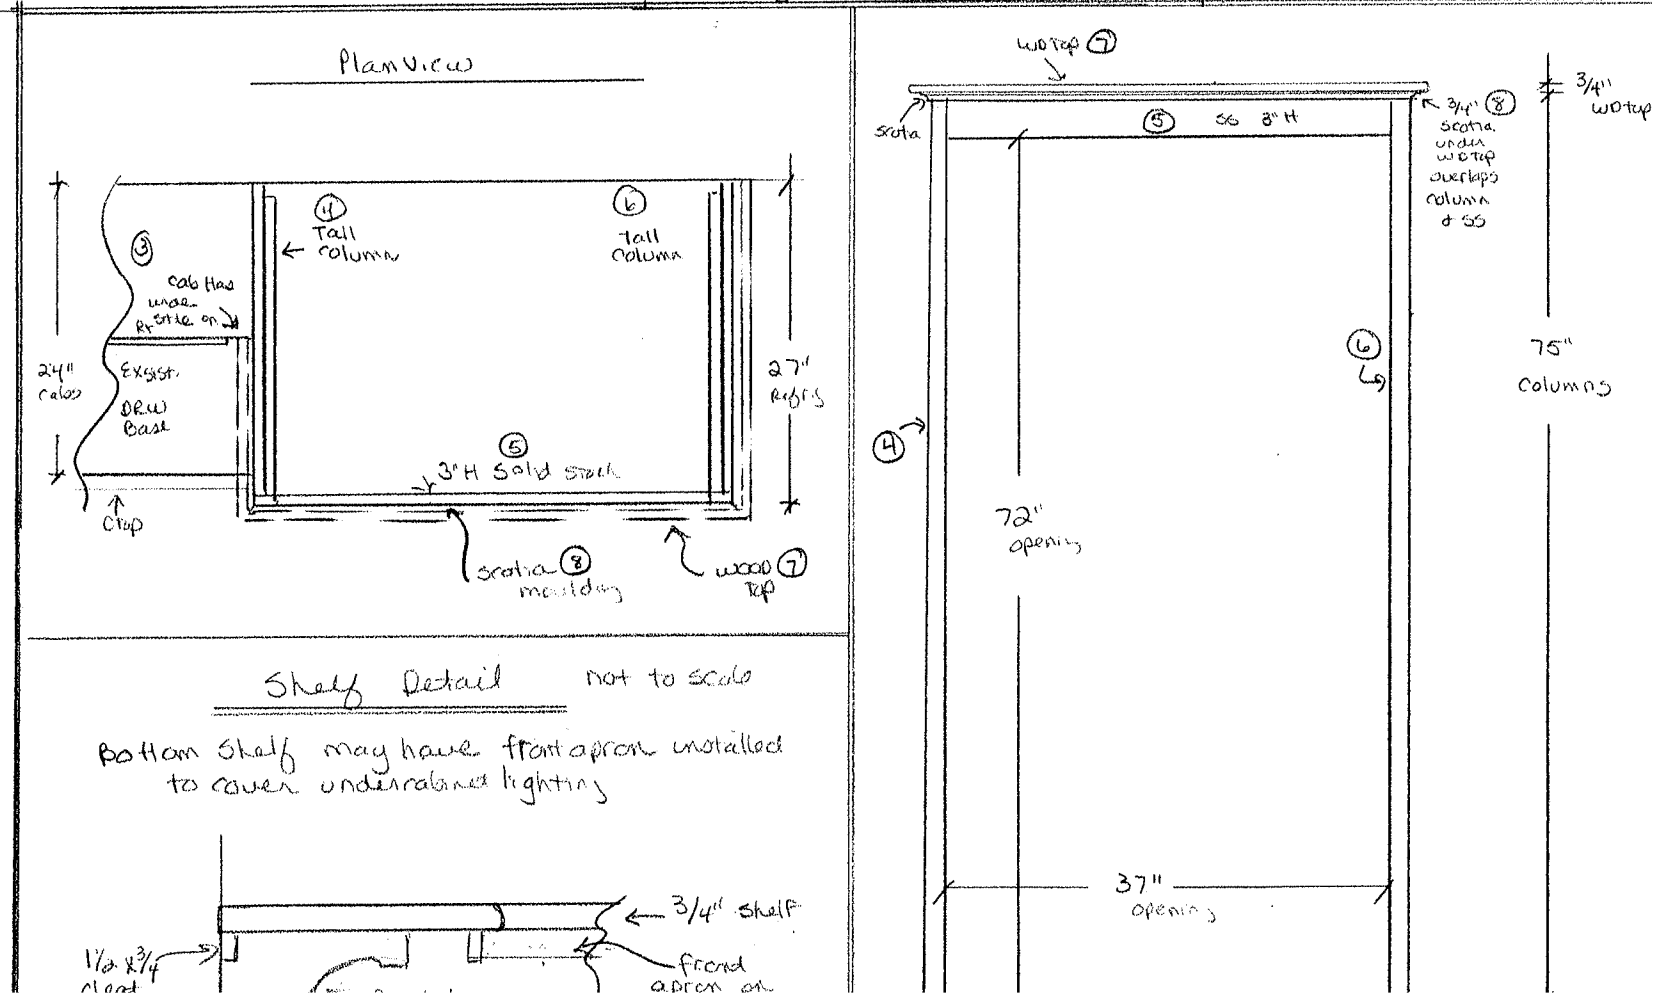

Lee/Wright Residence
 Final Elevations + Details
 3-4-14 Scale as noted
 Vintage Kitchens
 603 824 8554

Kitchen Elevations 1/2" = 1"

Sink Peninsula & 1/2 wall Details 1" = 1"

Refrig Surround Details 1" = 1"

Shelf Detail not to scale
 Bottom Shelf may have front apron installed to cover undercabinet lighting