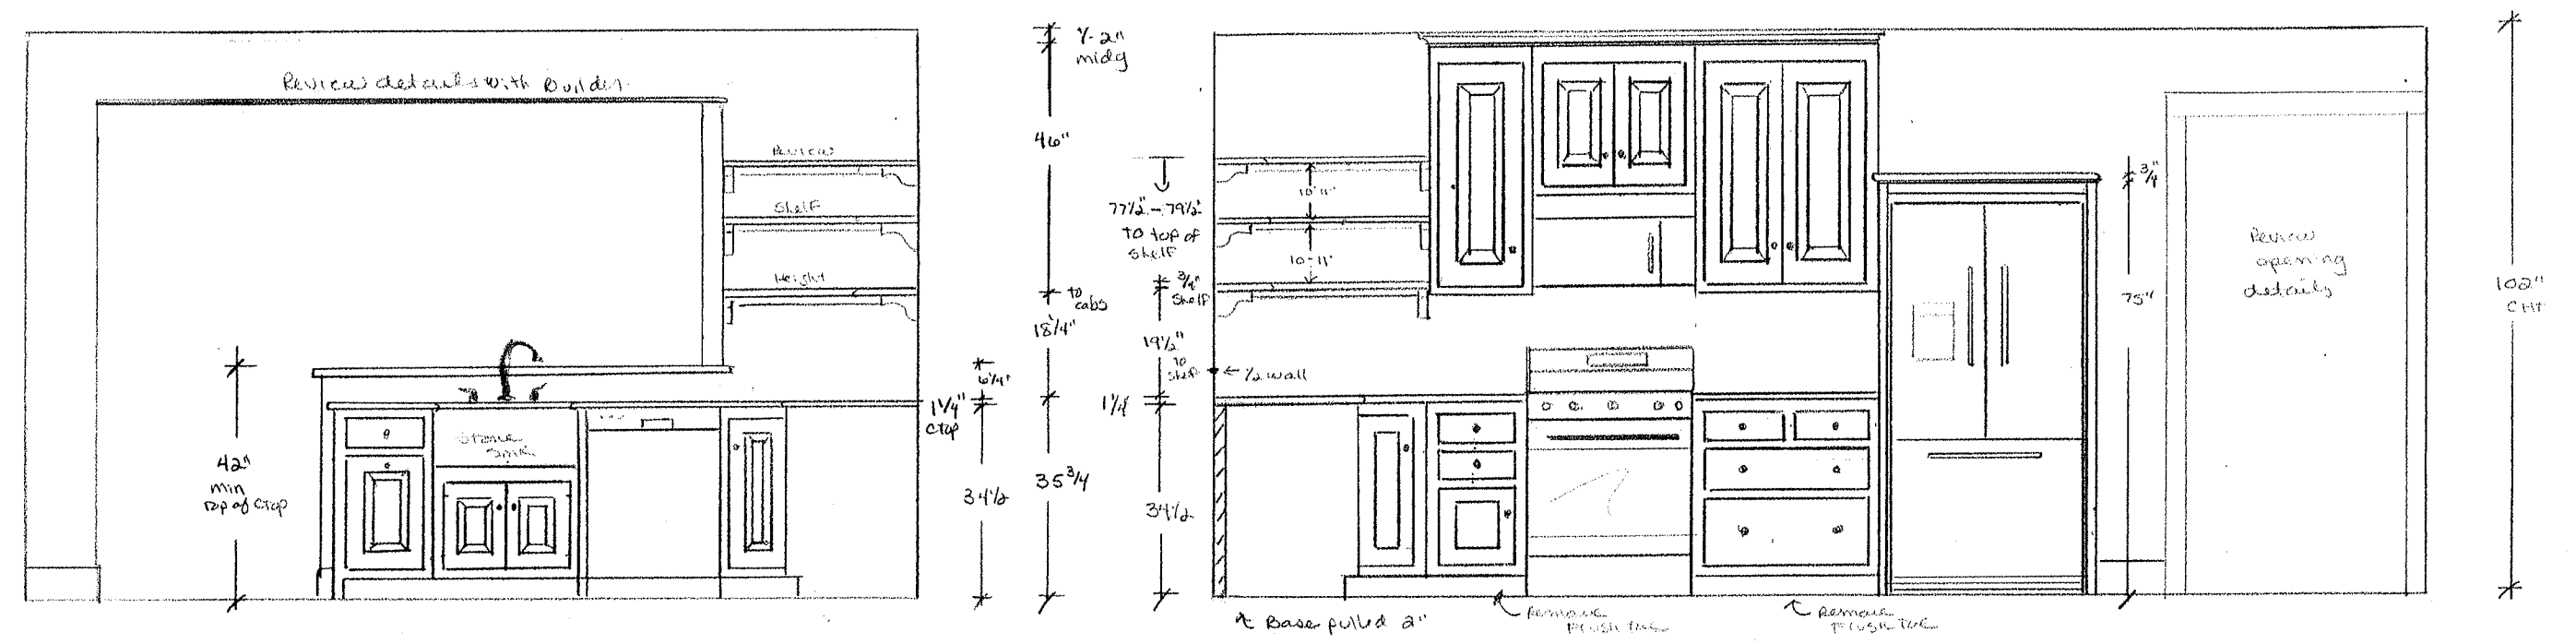

Lee/Wright Residence
 Final Elevations + Details
 3-4-14 Scale as noted
 Vintage Kitchens
 603 824 8554

Kitchen Elevations 1/2" = 1"

Sink Peninsula & 1/2 wall Details 1" = 1"

Refrig Surround Details 1" = 1"

Shelf Detail not to scale
 Bottom Shelf may have front apron installed to cover undercabinet lighting