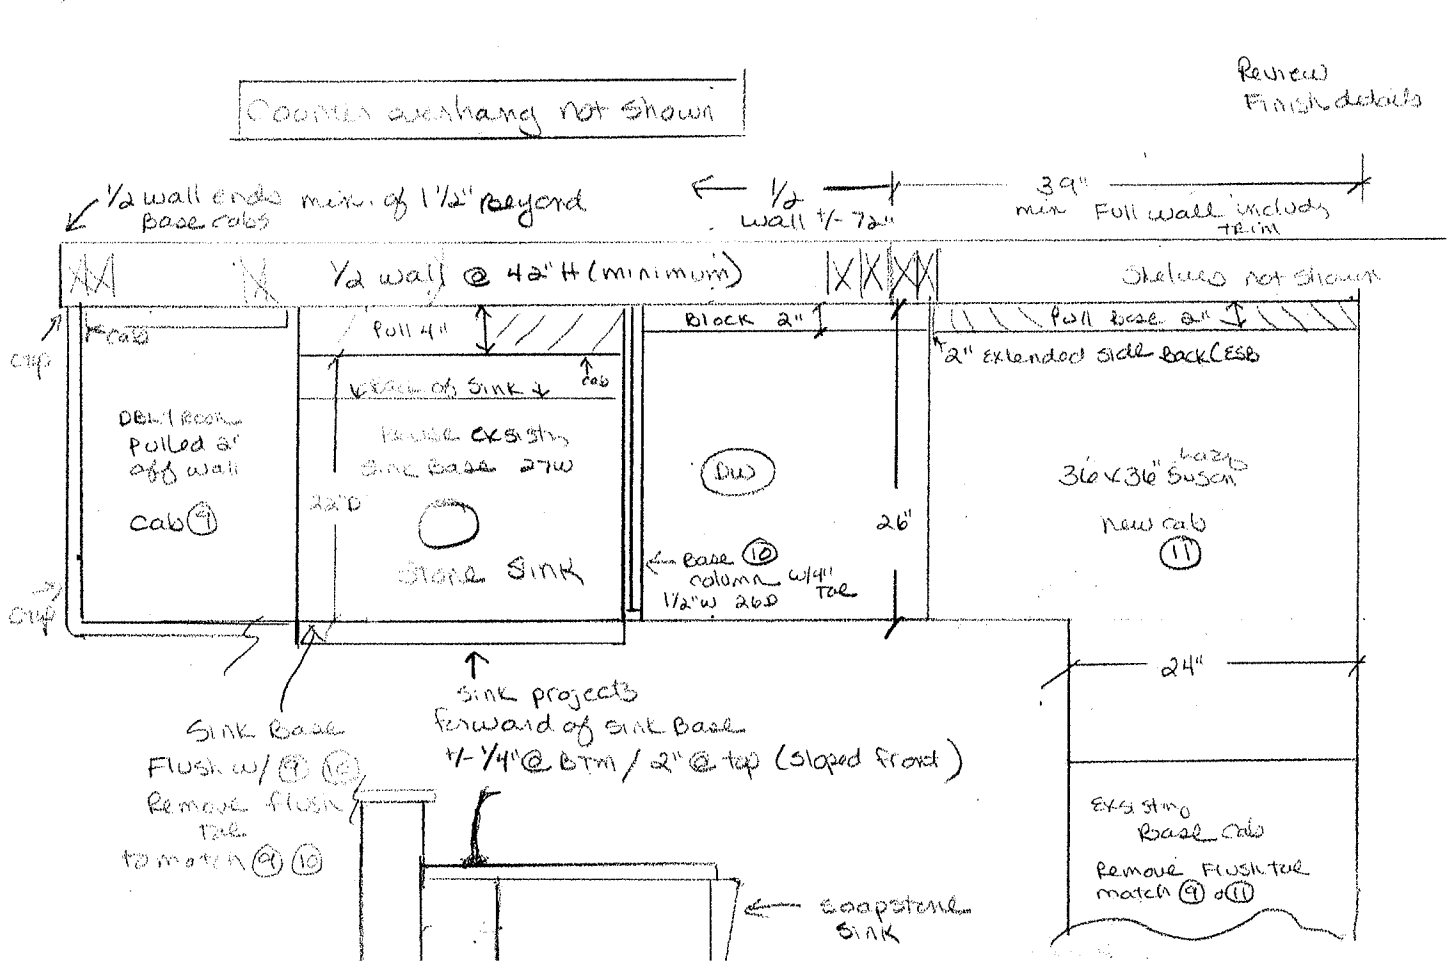

Lee/Wright Residence
 Final Elevations + Details
 3-4-14 Scale as noted
 Vintage Kitchens
 603 824 8554

Kitchen Elevations 1/2" = 1"

Sink Peninsula & 1/2 wall Details 1" = 1"

Refrig Surround Details 1" = 1"

Shelf Detail not to scale
 Bottom Shelf may have front apron installed to cover undercabinet lighting