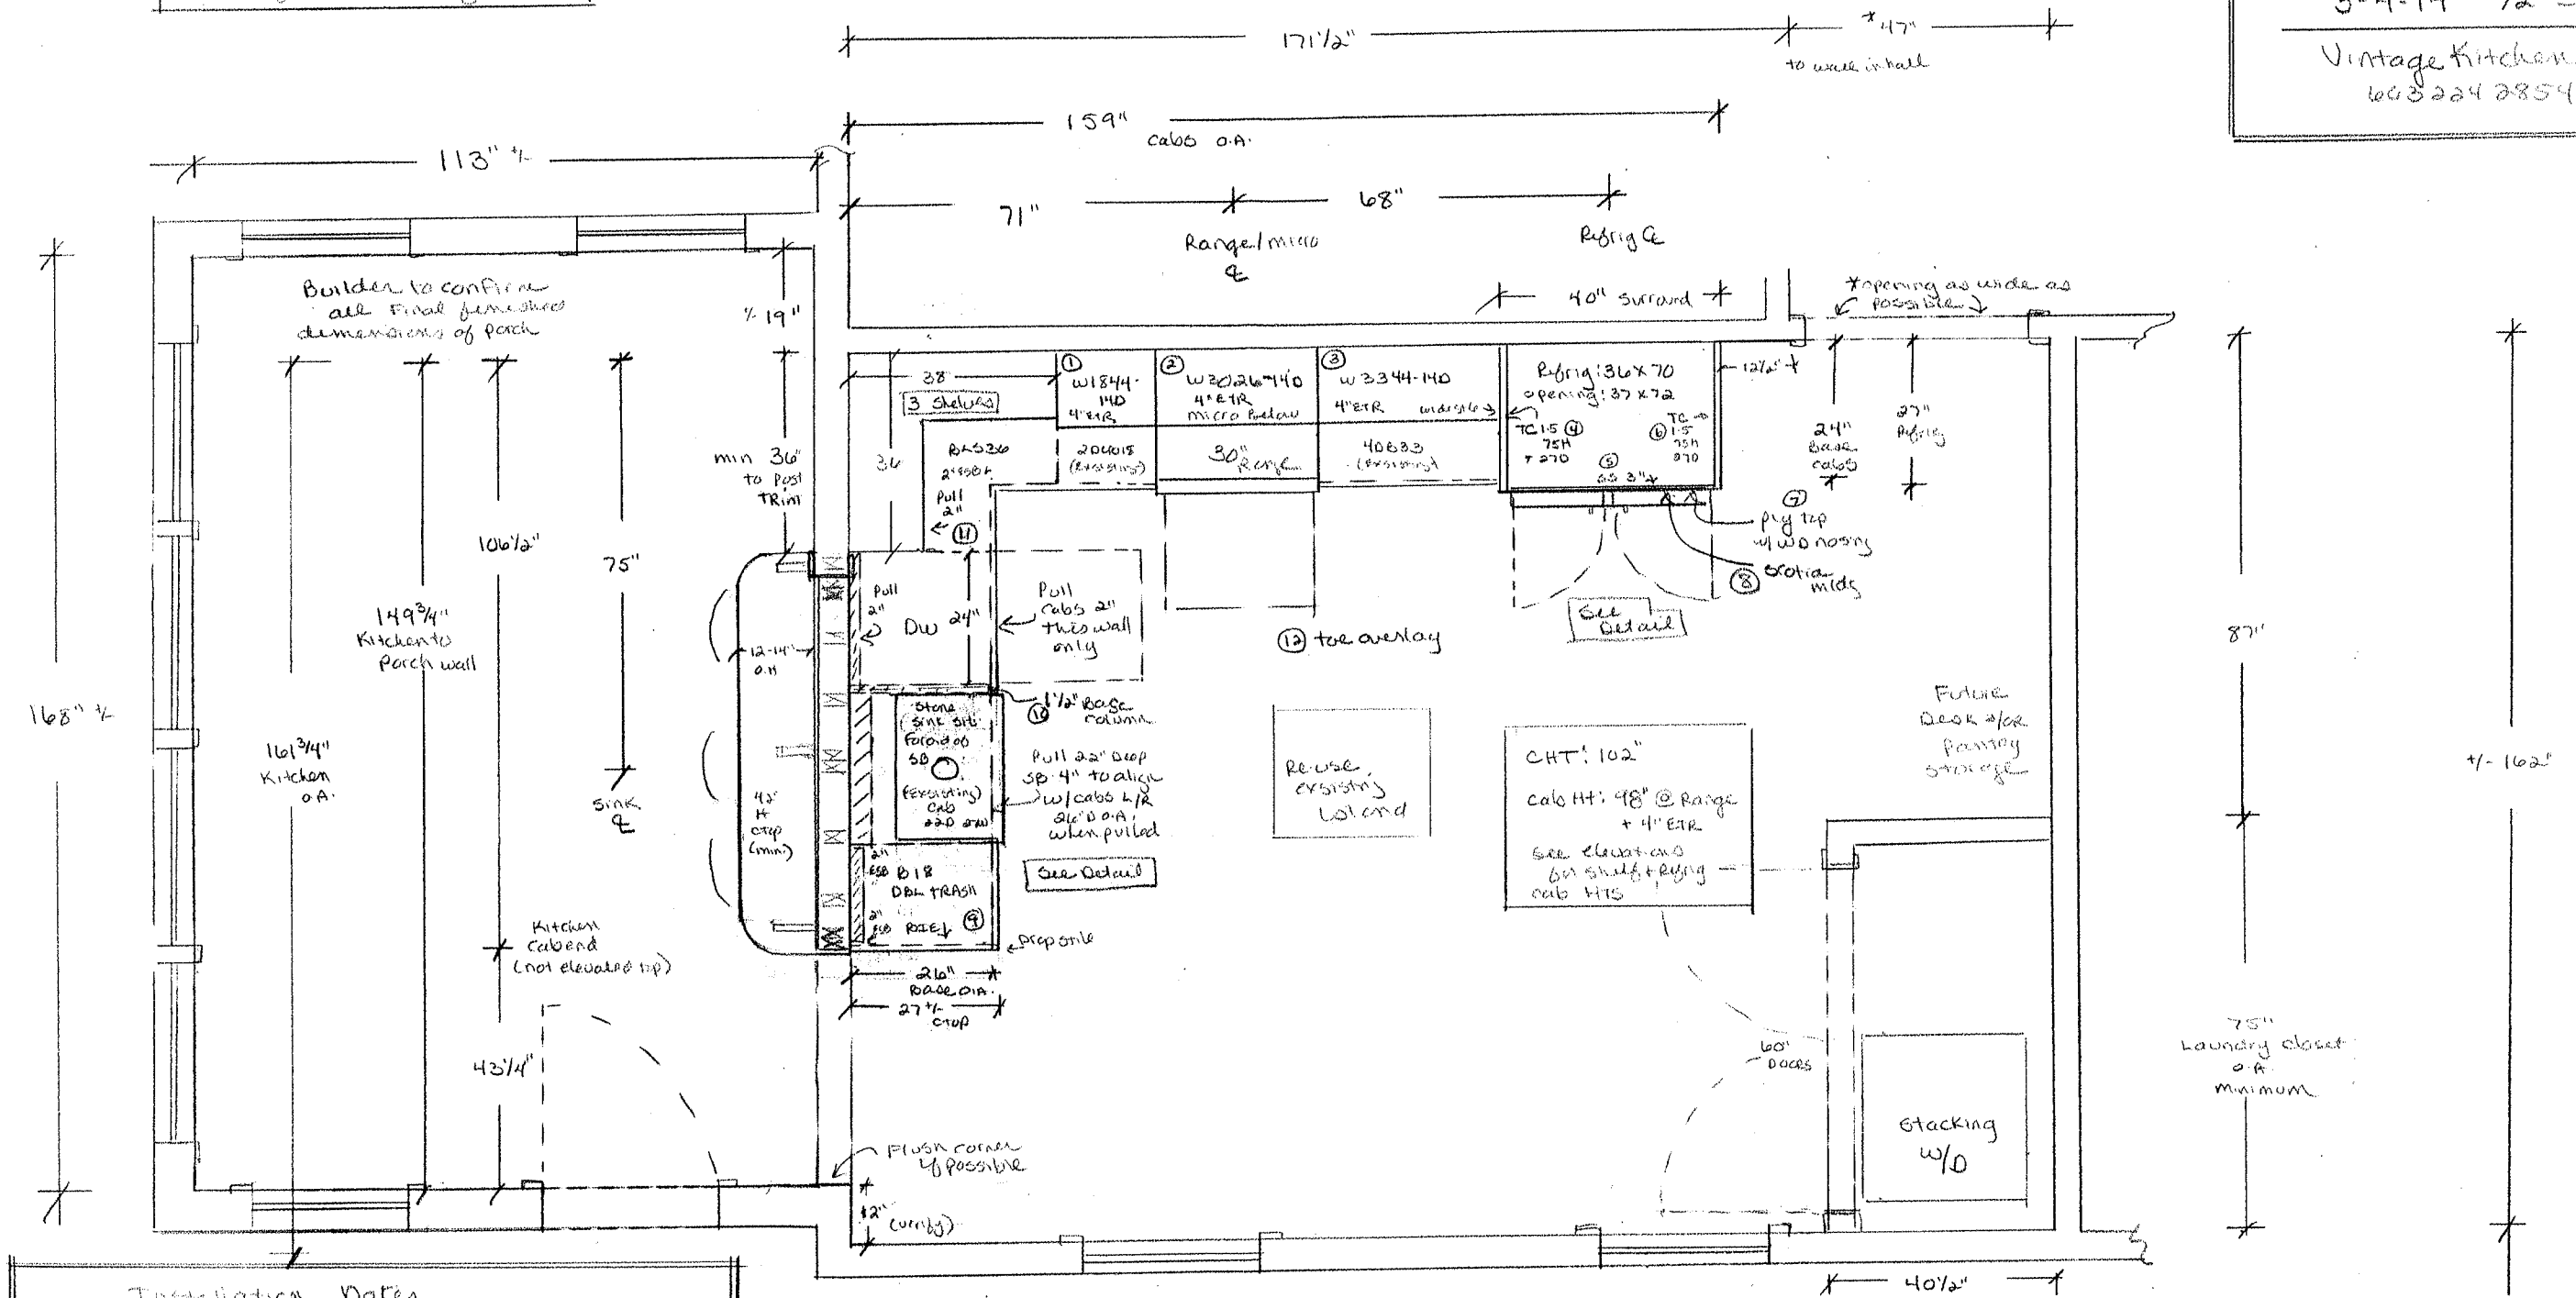

All Dimensions are to the face of finished drywall

Leefwright Residence
 Final Kitchen Plan
 3-4-14 1/2"=1'
 Vintage Kitchens
 6032242854

Installation Notes

- Kitchen cabinet is a mix of new cabinets and recycled display cabinets
- new cabinet is numbered on the plan
- Recycled cabinets are marked "existing" on plan
- Details provided for sink 1/2 wall + Refrig
- ETR = Eased top rail - on cabs ①②③ provides nailer for moulding + brings cabinets to ceiling