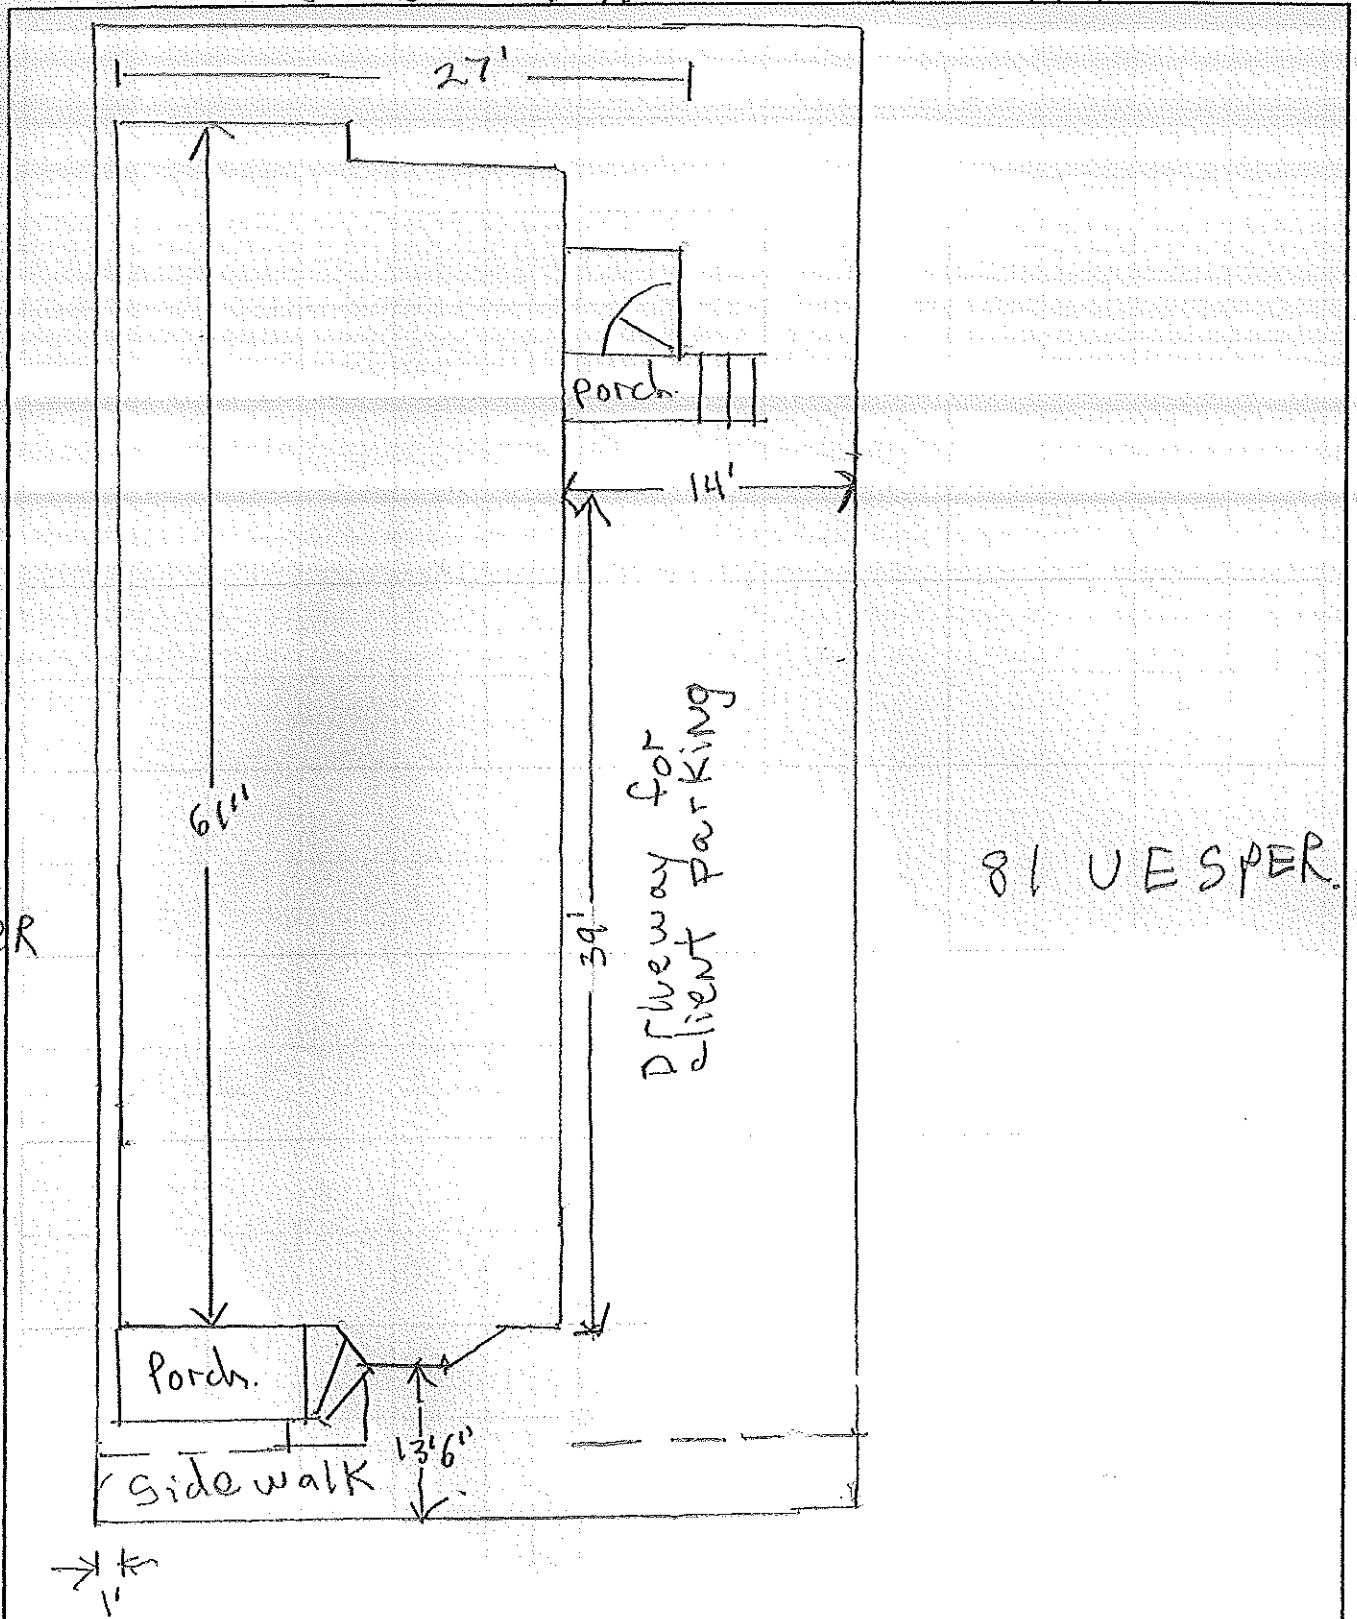

83 VESPER St Plot Plan

Field Sketch - Not Drawn to Scale	Location: 83 Vesper St, UNIT 1		
Agency:	Incident:		
Drawn By: John Pitcher	Date: 11/12/14	Time:	RD#: