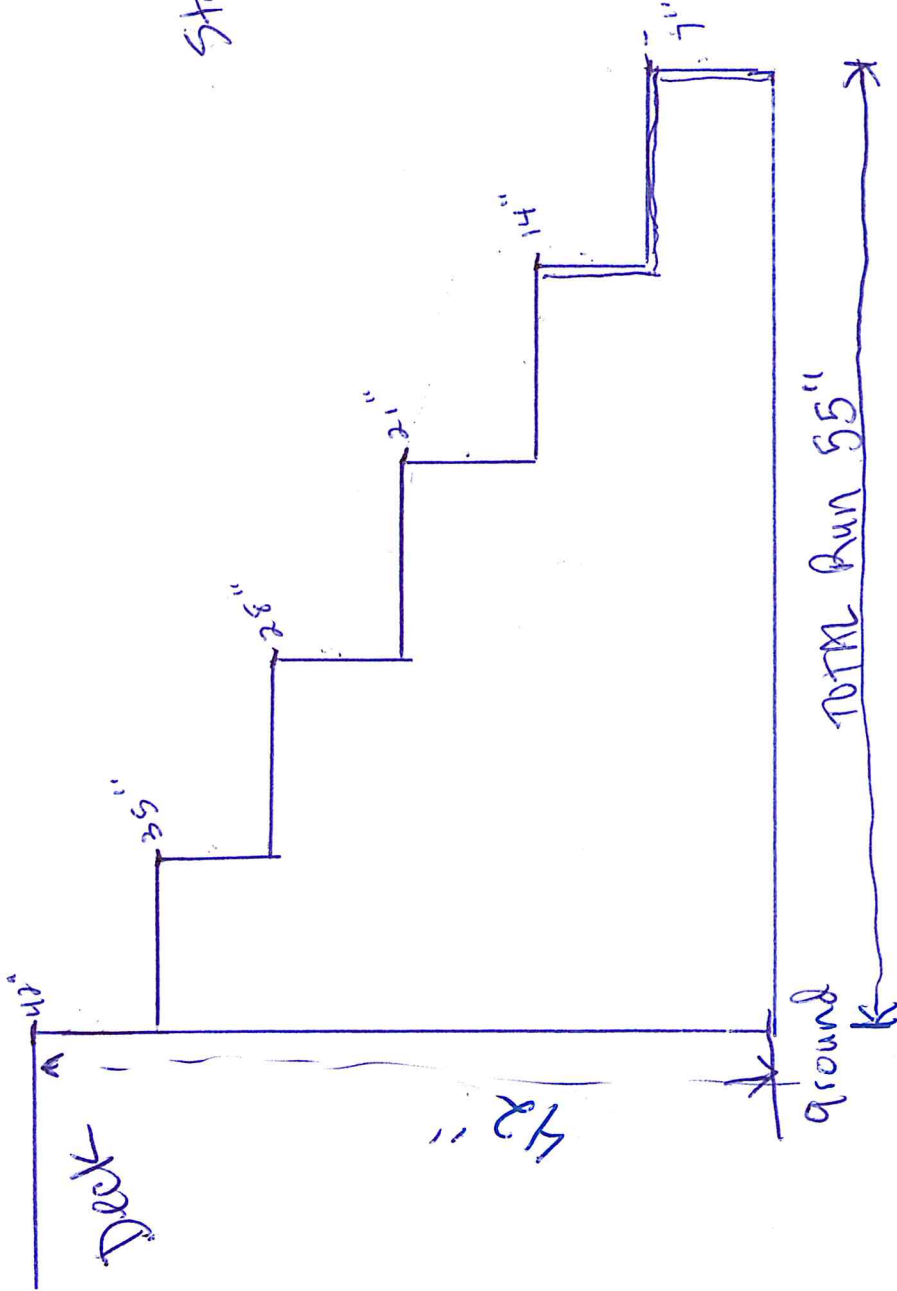

Stairs - 11" tread
7" Rise
60" wide

Stair detail - tread and Risers

93 vesper st
Portland, ME