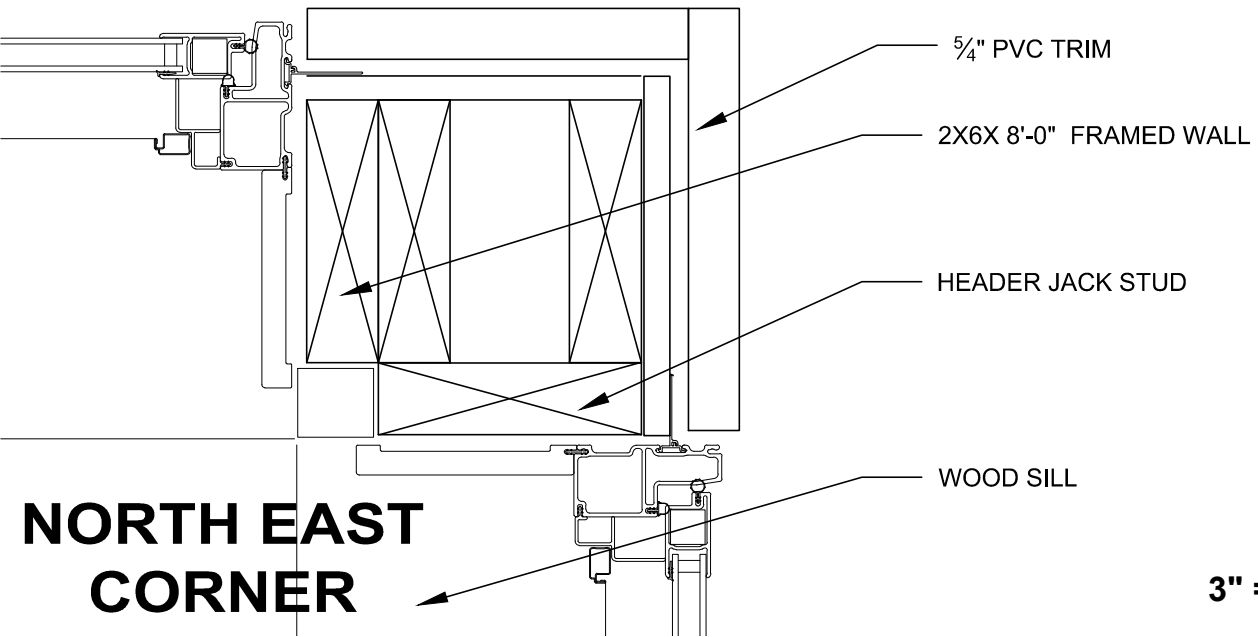

PORCH NORTH WALL

3" = 1'-0"

PORCH NORTH WALL

3" = 1'-0"

NORTH EAST CORNER

3" = 1'-0"

JOINING WINDOW UNITS

3" = 1'-0"

PORCH NORTH WALL

3" = 1'-0"

SCATTERGOOD DESIGN
architecture + planning

80 middle street
portland, maine 04101
207-775-6141
scattergooddesign.com

90 MORNING STREET, PORTLAND, ME

**EAST DORMER
JAMBS AND PLAN DETAILS**

scale	AS NOTED	title
date	4/15/16	
project #	1304	
drawn by	TST	
checked by		

A5.0