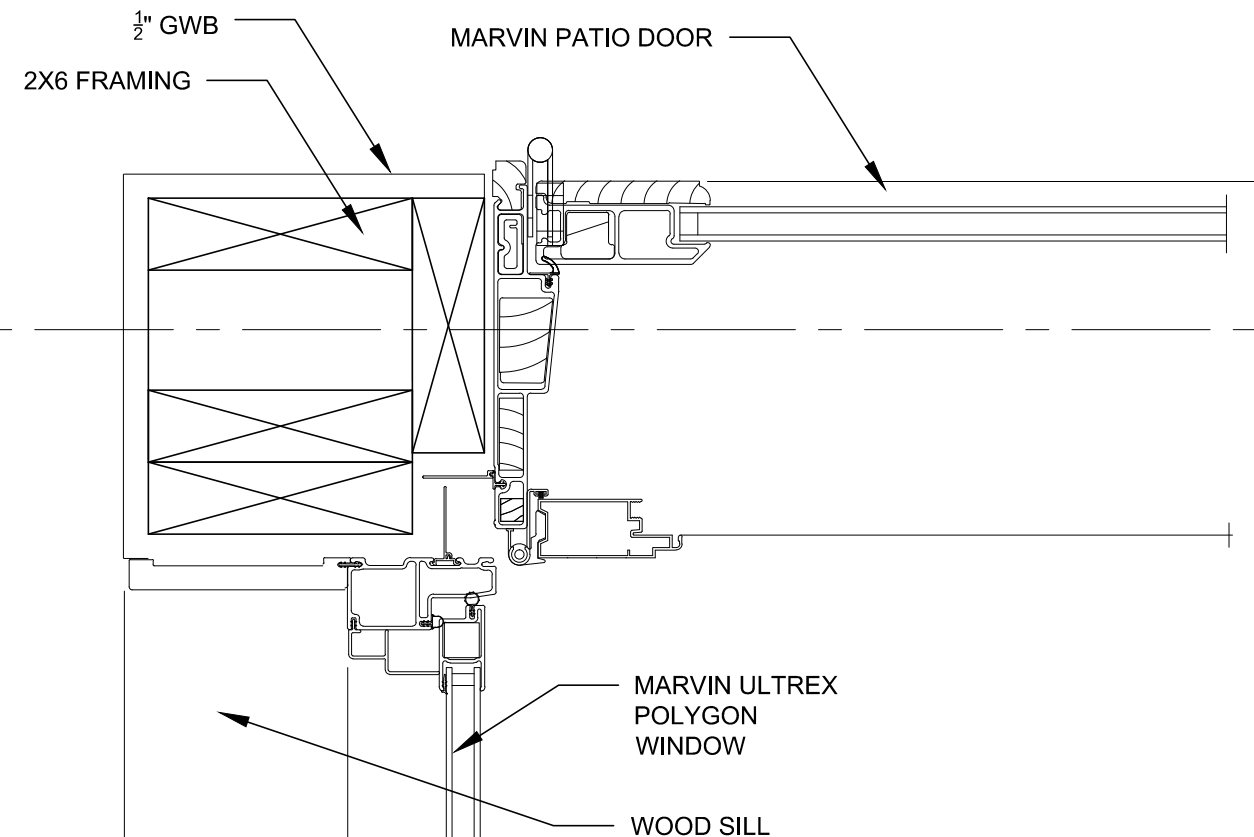

PORCH NORTH WALL

3" = 1'-0"

PORCH NORTH WALL

3" = 1'-0"

NORTH EAST CORNER

3" = 1'-0"

JOINING WINDOW UNITS

3" = 1'-0"

PORCH NORTH WALL

3" = 1'-0"

SCATTERGOOD DESIGN
architecture + planning

80 middle street
portland, maine 04101
207-775-6141
scattergooddesign.com

90 MORNING STREET, PORTLAND, ME

**EAST DORMER
JAMBS AND PLAN DETAILS**

scale	AS NOTED	title
date	4/15/16	
project #	1304	
drawn by	TST	
checked by		

A5.0