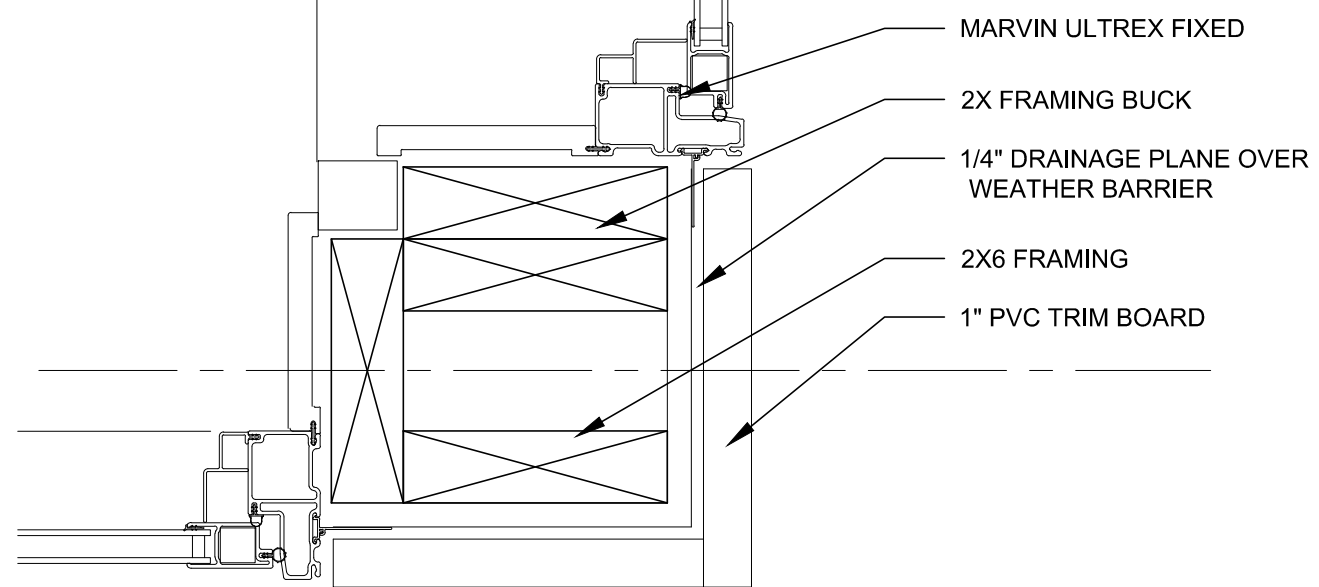

PORCH NORTH WALL

3" = 1'-0"

PORCH NORTH WALL

3" = 1'-0"

NORTH EAST CORNER

3" = 1'-0"

JOINING WINDOW UNITS

3" = 1'-0"

PORCH NORTH WALL

3" = 1'-0"

SCATTERGOOD DESIGN
architecture + planning

80 middle street
portland, maine 04101
207-775-6141
scattergooddesign.com

90 MORNING STREET, PORTLAND, ME

**EAST DORMER
JAMBS AND PLAN DETAILS**

scale	AS NOTED	title
date	4/15/16	
project #	1304	
drawn by	TST	
checked by		

A5.0