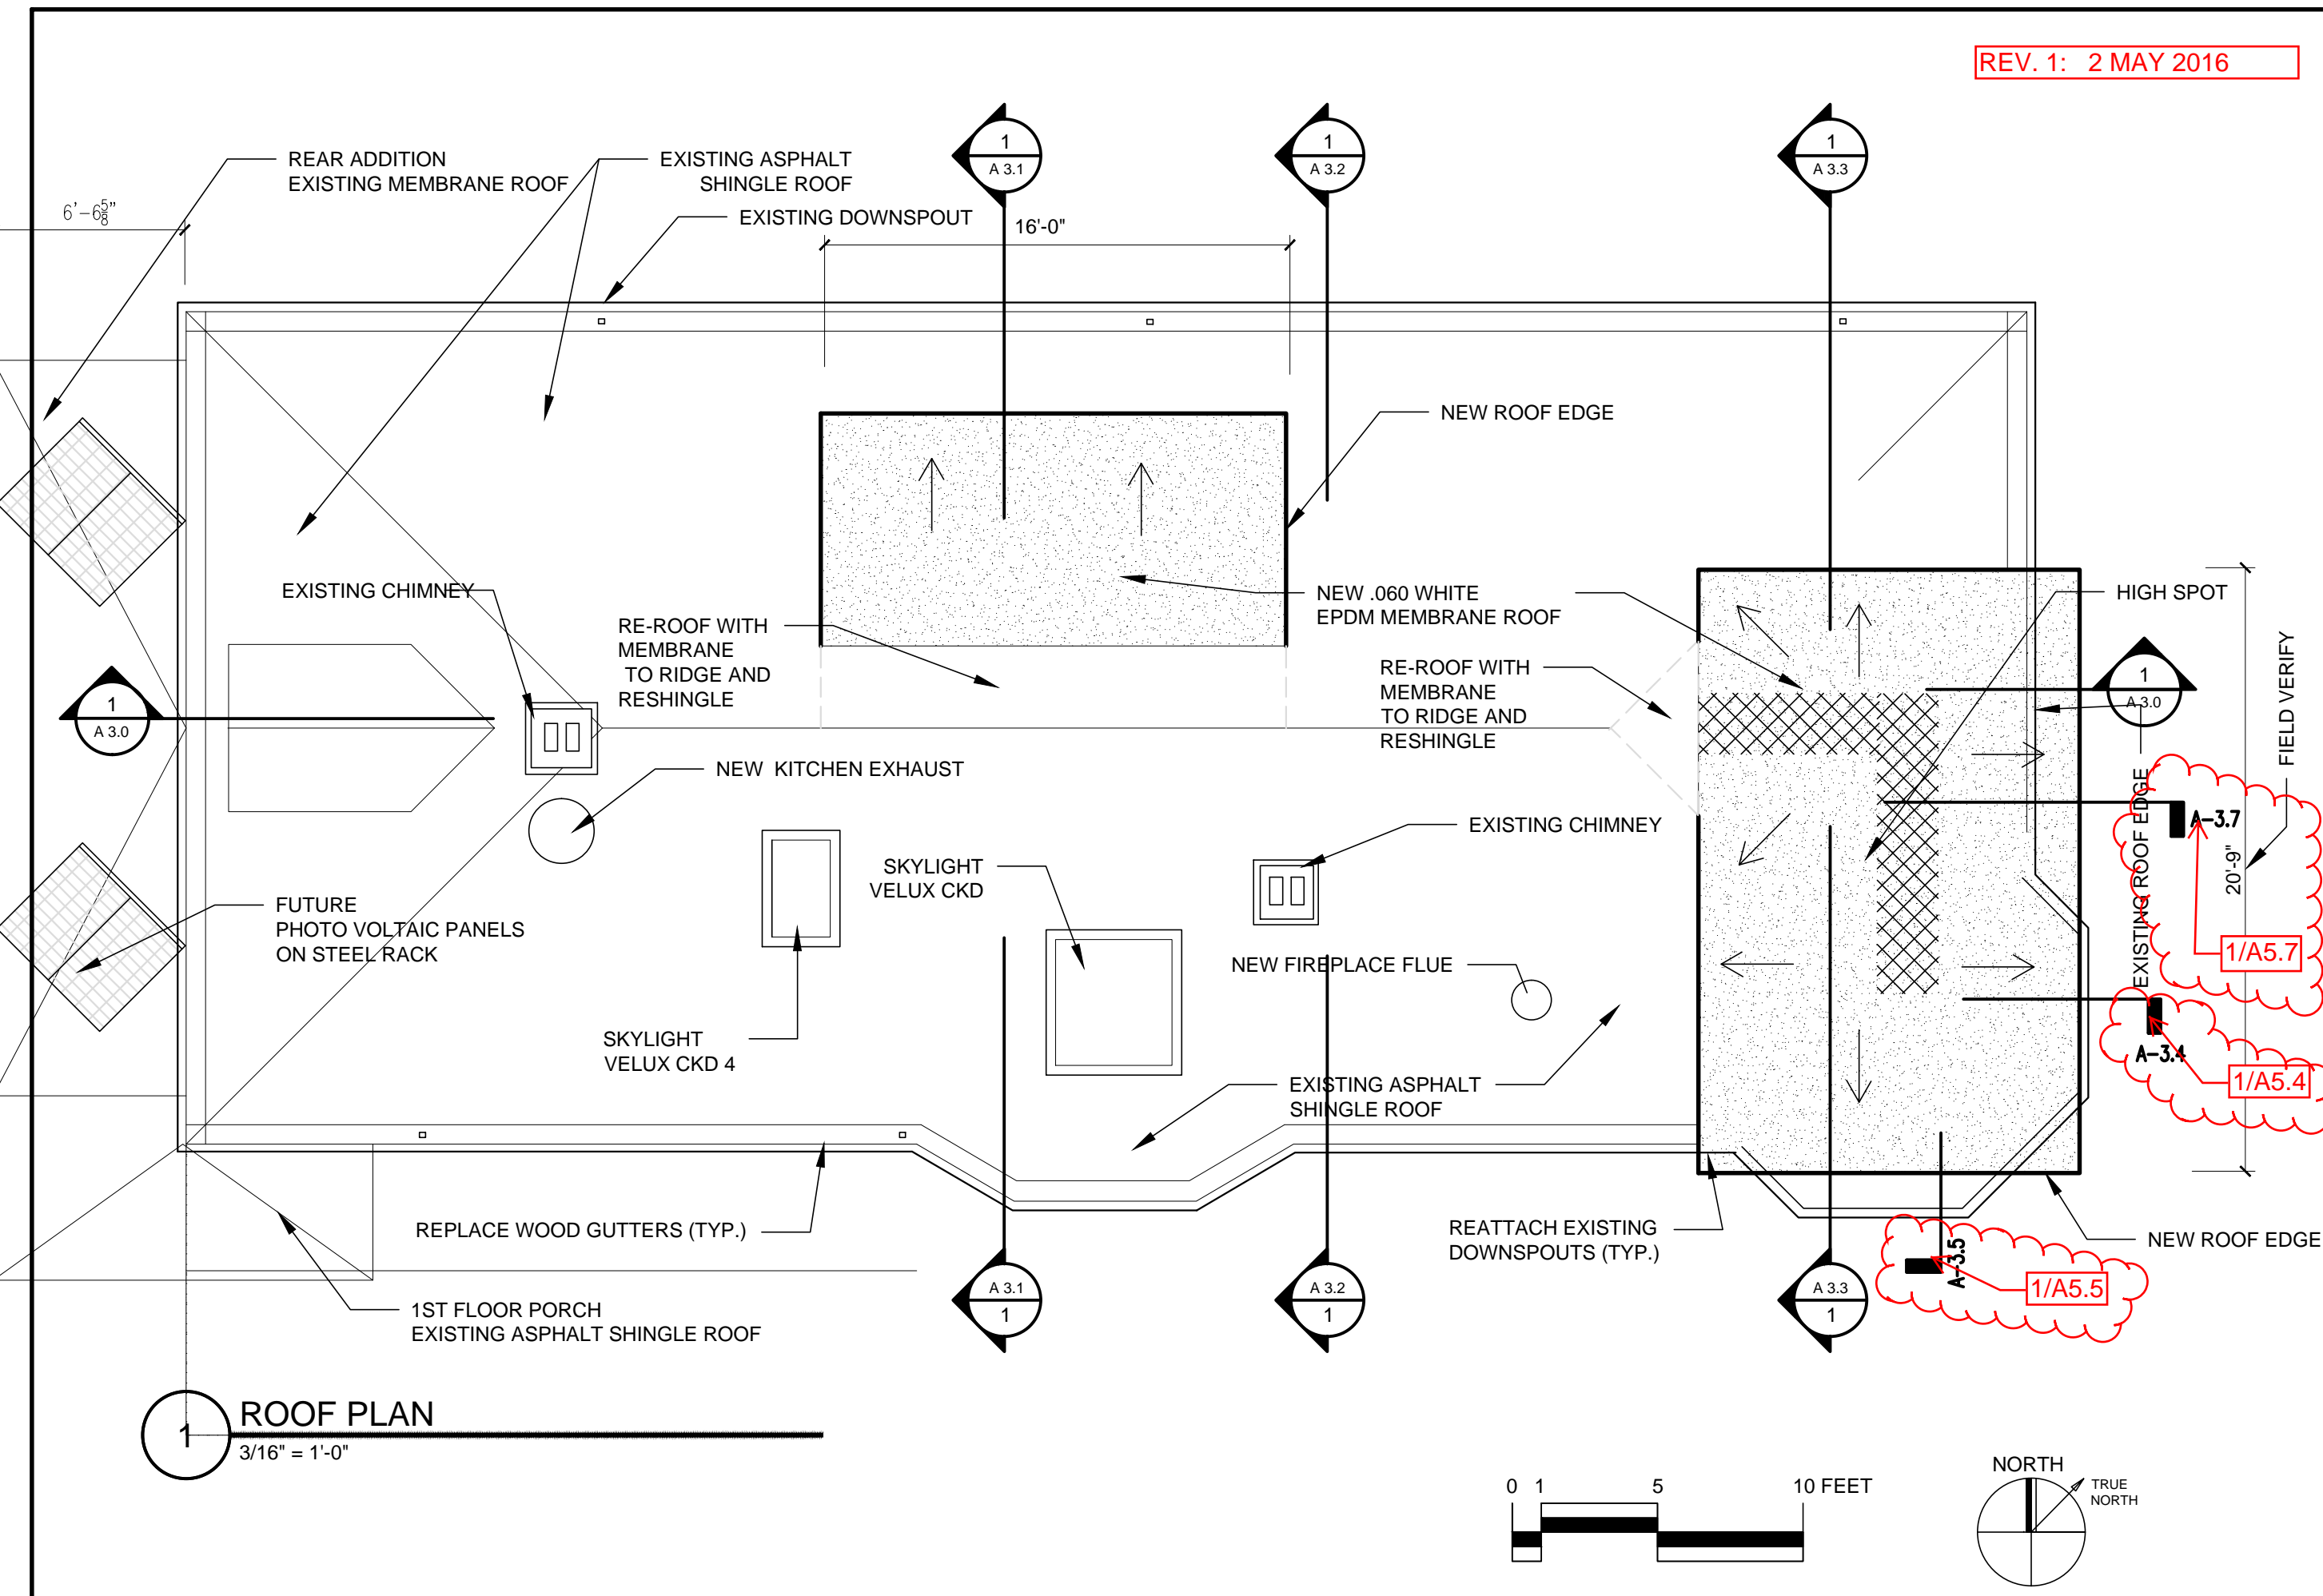

REV. 1: 2 MAY 2016

SCATTERGOOD DESIGN
architecture + planning

80 middle street
portland, maine 04101
207-775-6141
scattergooddesign.com

90 MORNING STREET, PORTLAND, ME

ROOF PLAN

scale	1/8" = 1'-0"	title	
date	15 APRIL 2016		
project #	1304		
drawn by	PWH / TST		
checked by			

A 1.2

1 ROOF PLAN
3/16" = 1'-0"