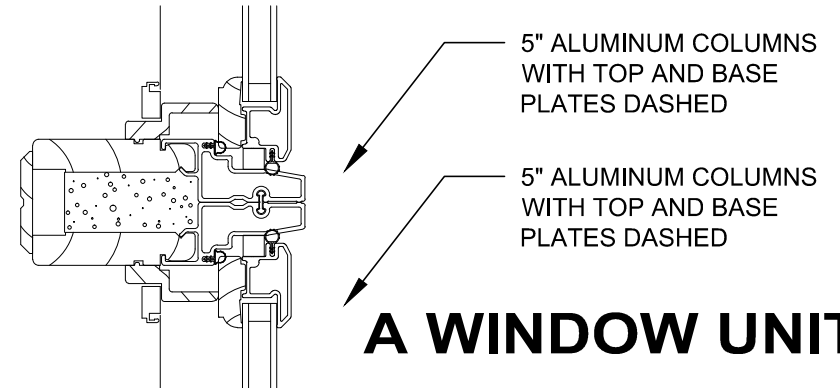

3" = 1'-0" **PORCH NORTH WALL**

**NORTH EAST CORNER**

3" = 1'-0"

**A WINDOW UNITS**

3" = 1'-0"

X0-L  
3" = 1'-0" **PORCH NORTH WALL**

3" = 1'-0" **PORCH NORTH WALL**

**SCATTERGOOD DESIGN**  
architecture + planning  
80 middle street  
portland, maine 04101  
207-775-6141  
scattergooddesign.com