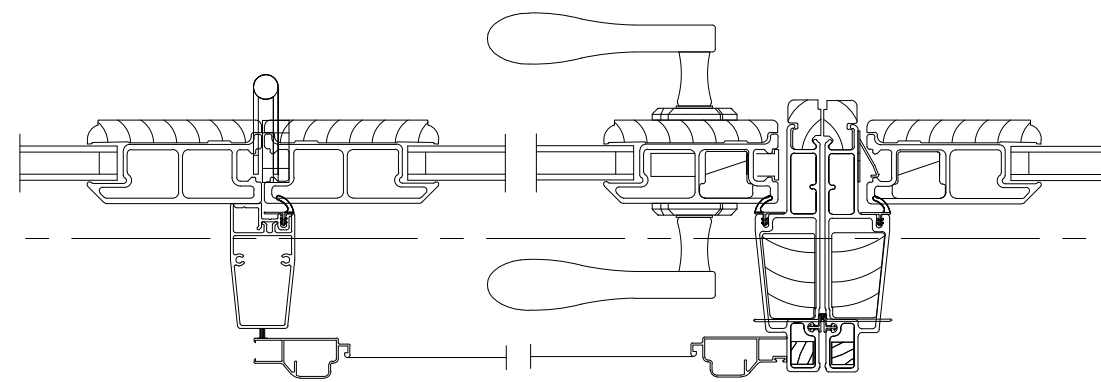

3" = 1'-0" **PORCH NORTH WALL**

**NORTH EAST CORNER**

3" = 1'-0"

**A WINDOW UNITS**

3" = 1'-0"

X0-L  
3" = 1'-0" **PORCH NORTH WALL**

3" = 1'-0" **PORCH NORTH WALL**

**SCATTERGOOD DESIGN**  
architecture + planning  
80 middle street  
portland, maine 04101  
207-775-6141  
scattergooddesign.com

90 MORNING STREET, PORTLAND, ME

JAMBS AND PLAN DETAILS

scale	AS NOTED	title
date	1/10/15	
project #	1304	
drawn by	TST	
checked by		

**A5.3**