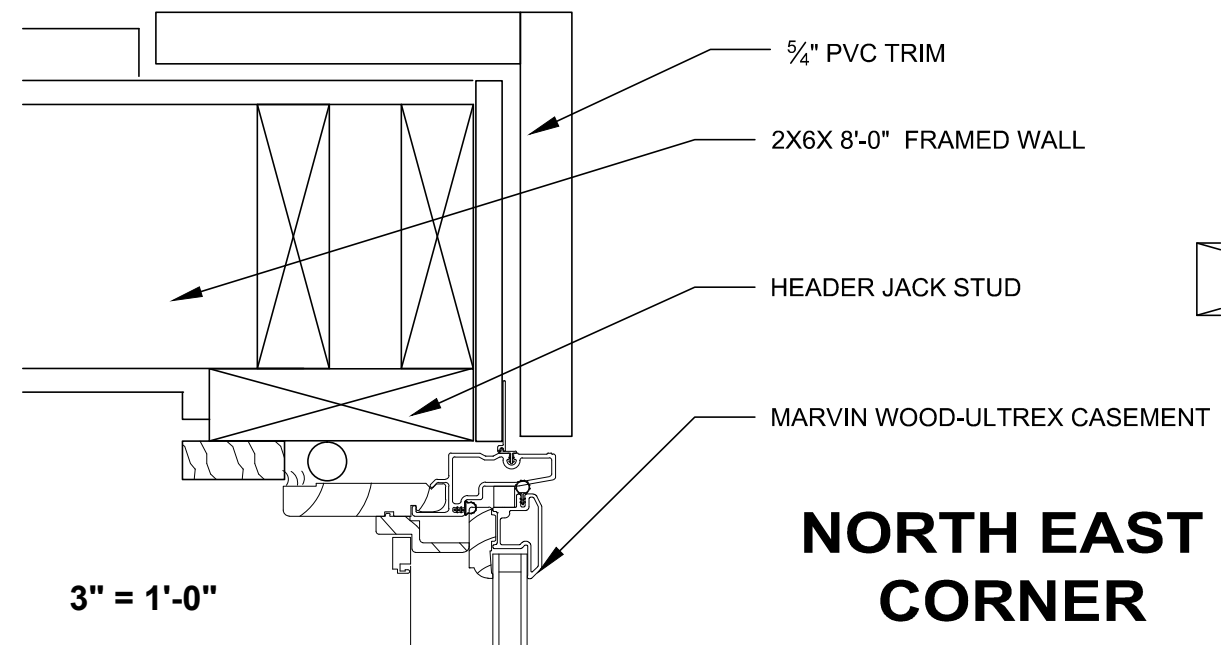

3" = 1'-0" **PORCH NORTH WALL**

**NORTH EAST CORNER**

3" = 1'-0"

**A WINDOW UNITS**

3" = 1'-0"

X0-L  
3" = 1'-0" **PORCH NORTH WALL**

3" = 1'-0" **PORCH NORTH WALL**

**SCATTERGOOD DESIGN**  
architecture + planning  
80 middle street  
portland, maine 04101  
207-775-6141  
scattergooddesign.com

90 MORNING STREET, PORTLAND, ME

JAMBS AND PLAN DETAILS

scale	AS NOTED	title
date	1/10/15	
project #	1304	
drawn by	TST	
checked by		

**A5.3**