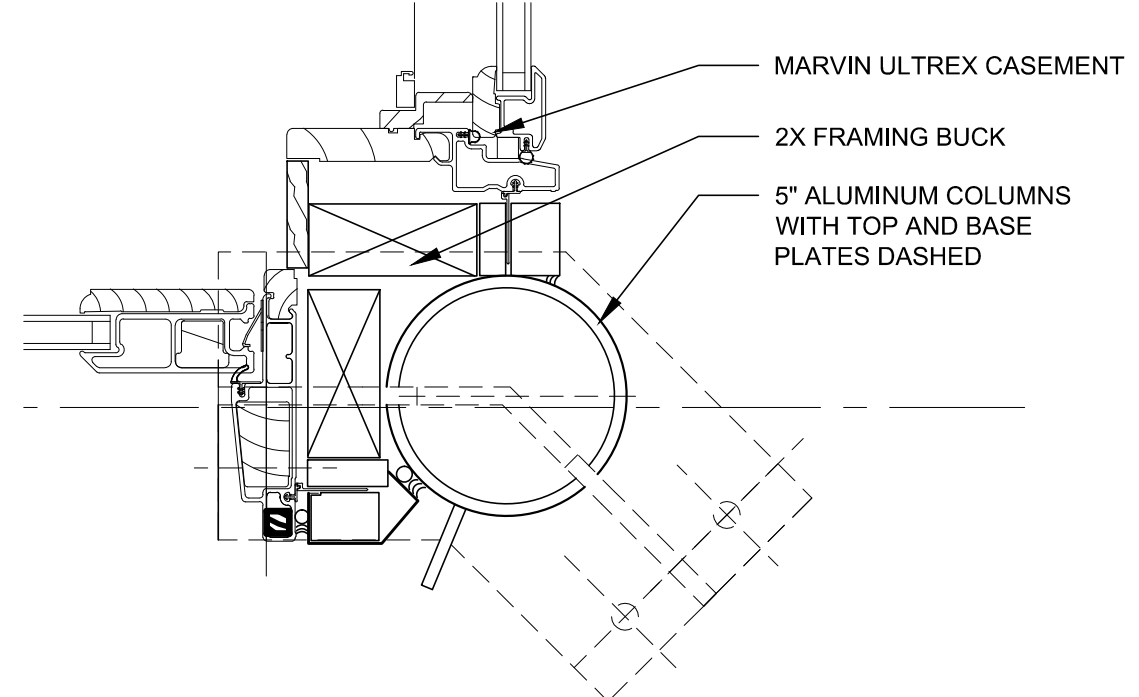

3" = 1'-0" **PORCH NORTH WALL**

**NORTH EAST CORNER**

3" = 1'-0"

**A WINDOW UNITS**

3" = 1'-0"

X0-L  
3" = 1'-0" **PORCH NORTH WALL**

3" = 1'-0" **PORCH NORTH WALL**

**SCATTERGOOD DESIGN**  
architecture + planning  
80 middle street  
portland, maine 04101  
207-775-6141  
scattergooddesign.com

90 MORNING STREET, PORTLAND, ME

JAMBS AND PLAN DETAILS

scale	AS NOTED	title
date	1/10/15	
project #	1304	
drawn by	TST	
checked by		

**A5.3**