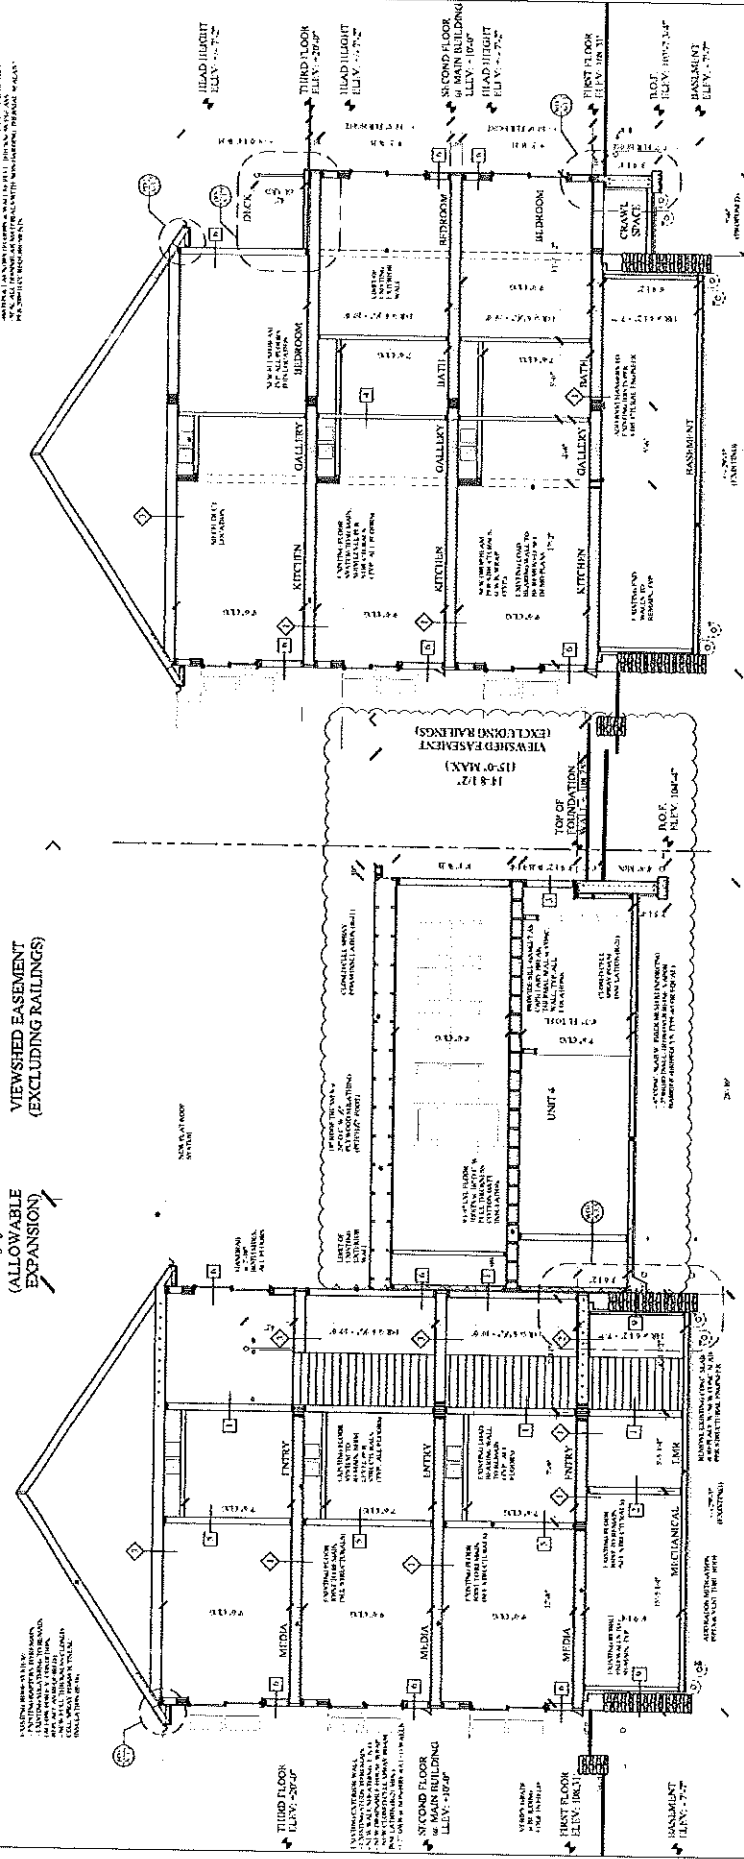

130 EASTERN PROMENADE
FOR: 130 EASTERN PROMENADE LLC
110 MARGINAL WAY
PORTLAND, MAINE 04101

SK-E Construction & Construction
Revision: E-13 2814

BUILDING SECTIONS

A-3.1

A1 BUILDING SECTION
SCALE: 1/8" = 1'-0"

A2 BUILDING SECTION
SCALE: 1/8" = 1'-0"

BUILDING PERMIT ADDENDA SET: DECEMBER 31, 2014
REVISED: NOVEMBER 28, 2014
CONSTRUCTION SET: AUGUST 11, 2014