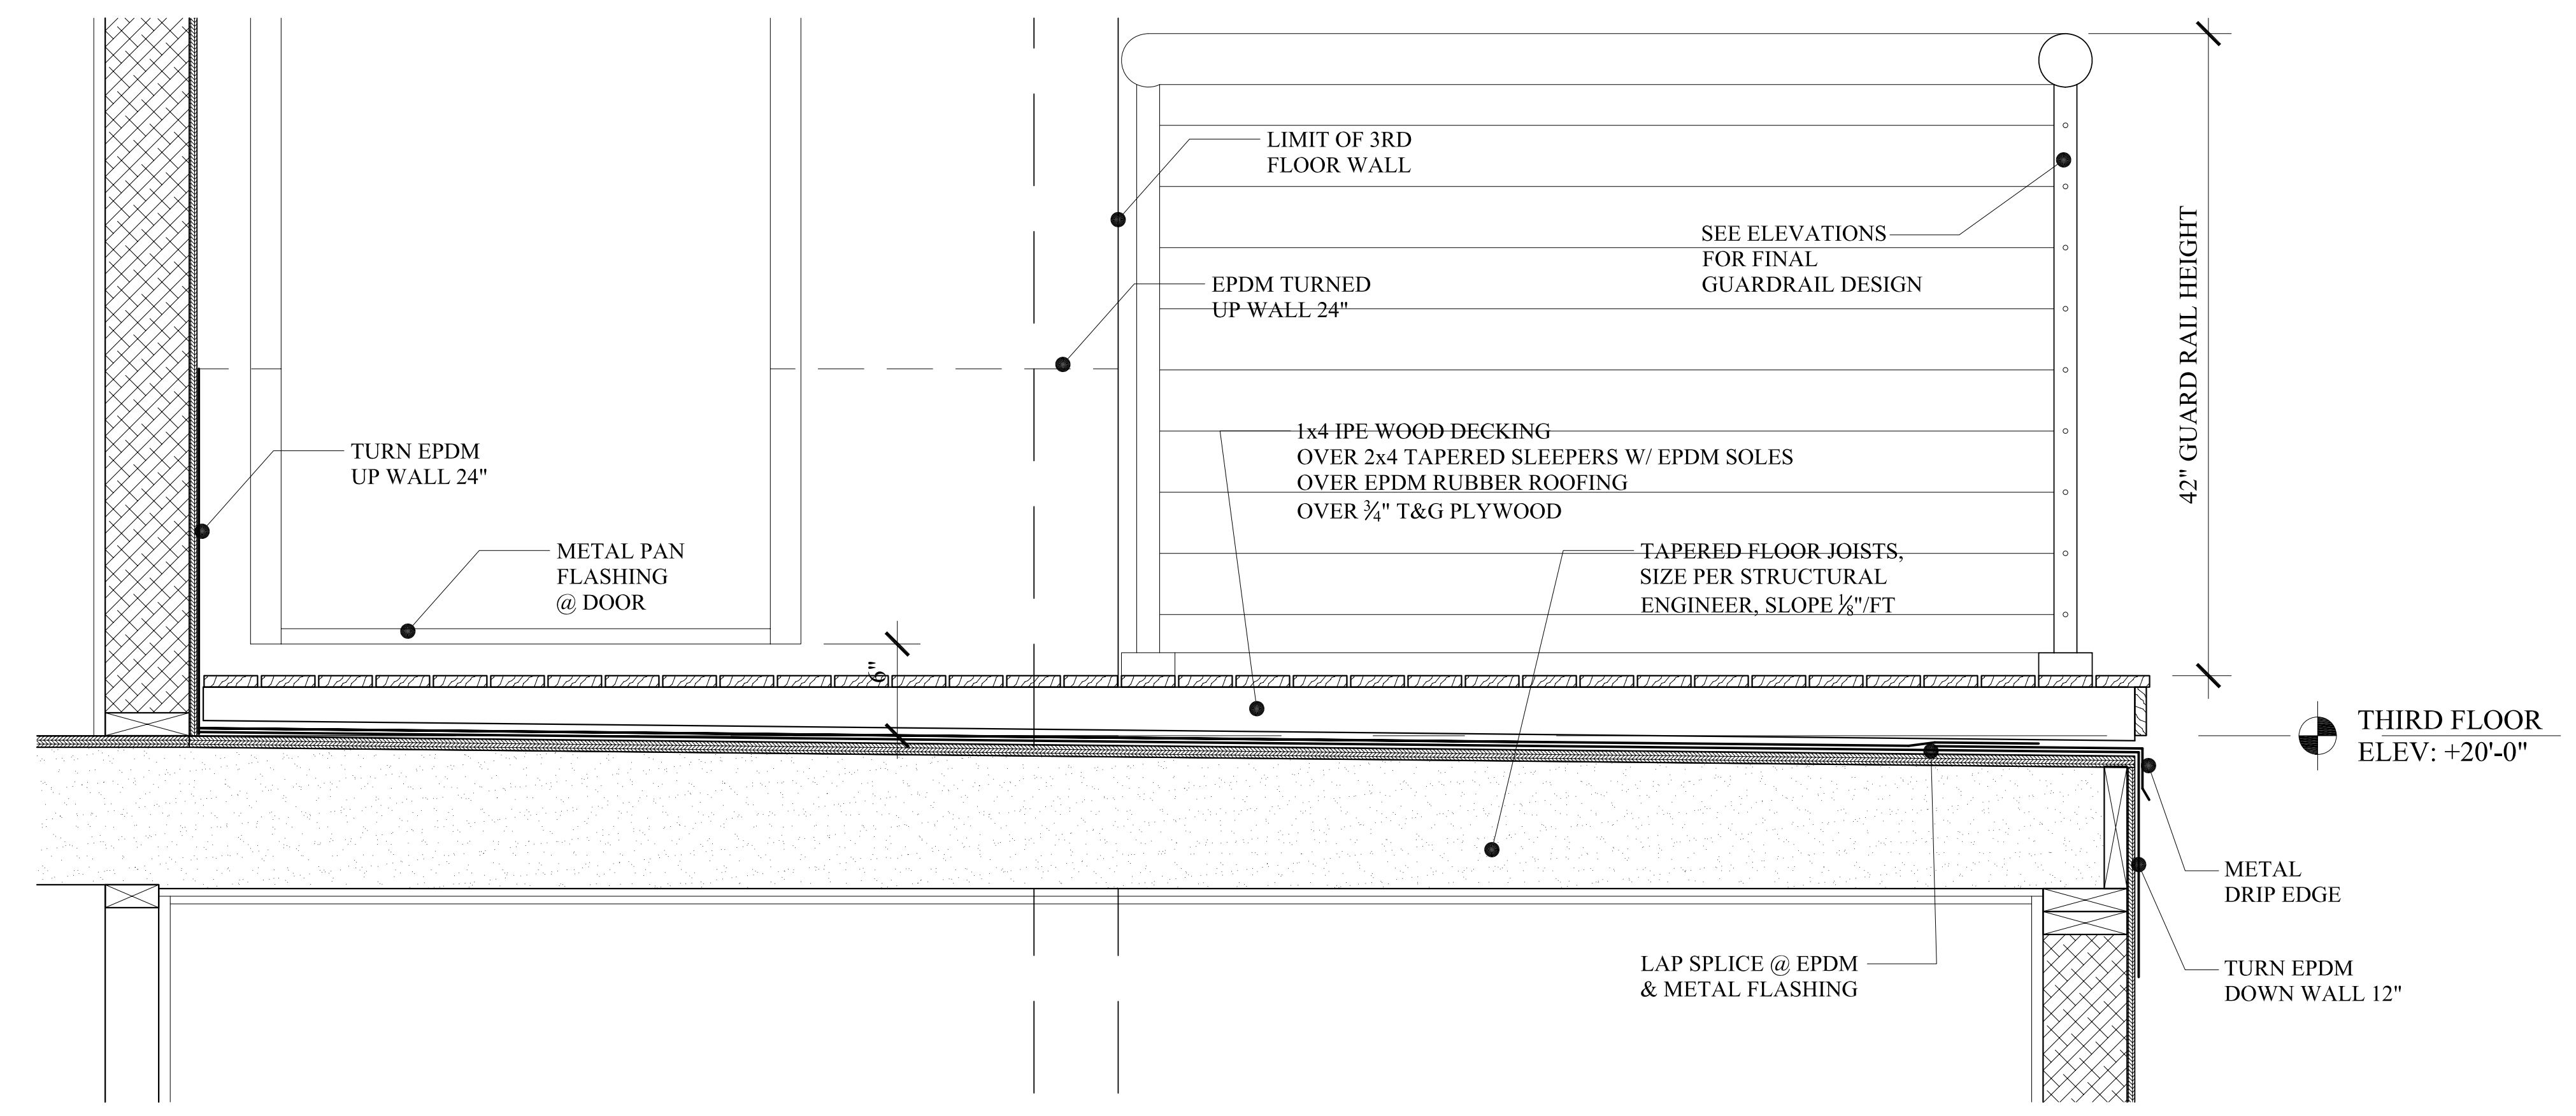

RD1 ROOF DETAIL
A-3.1 SCALE: 1 1/2" = 1'-0"

RD2 ROOF DETAIL
SCALE: 1 1/2" = 1'-0"

DD1 DECK DETAIL (ROOF)
A-3.1 SCALE: 1 1/2" = 1'-0"

**PERMIT SET:
MAY 23, 2014**

DETAILS

REVISIONS	DATE
	02.24.2011
PROJECT	130 E. PROM
DRAWN BY	MRP
CHECK BY	MLM