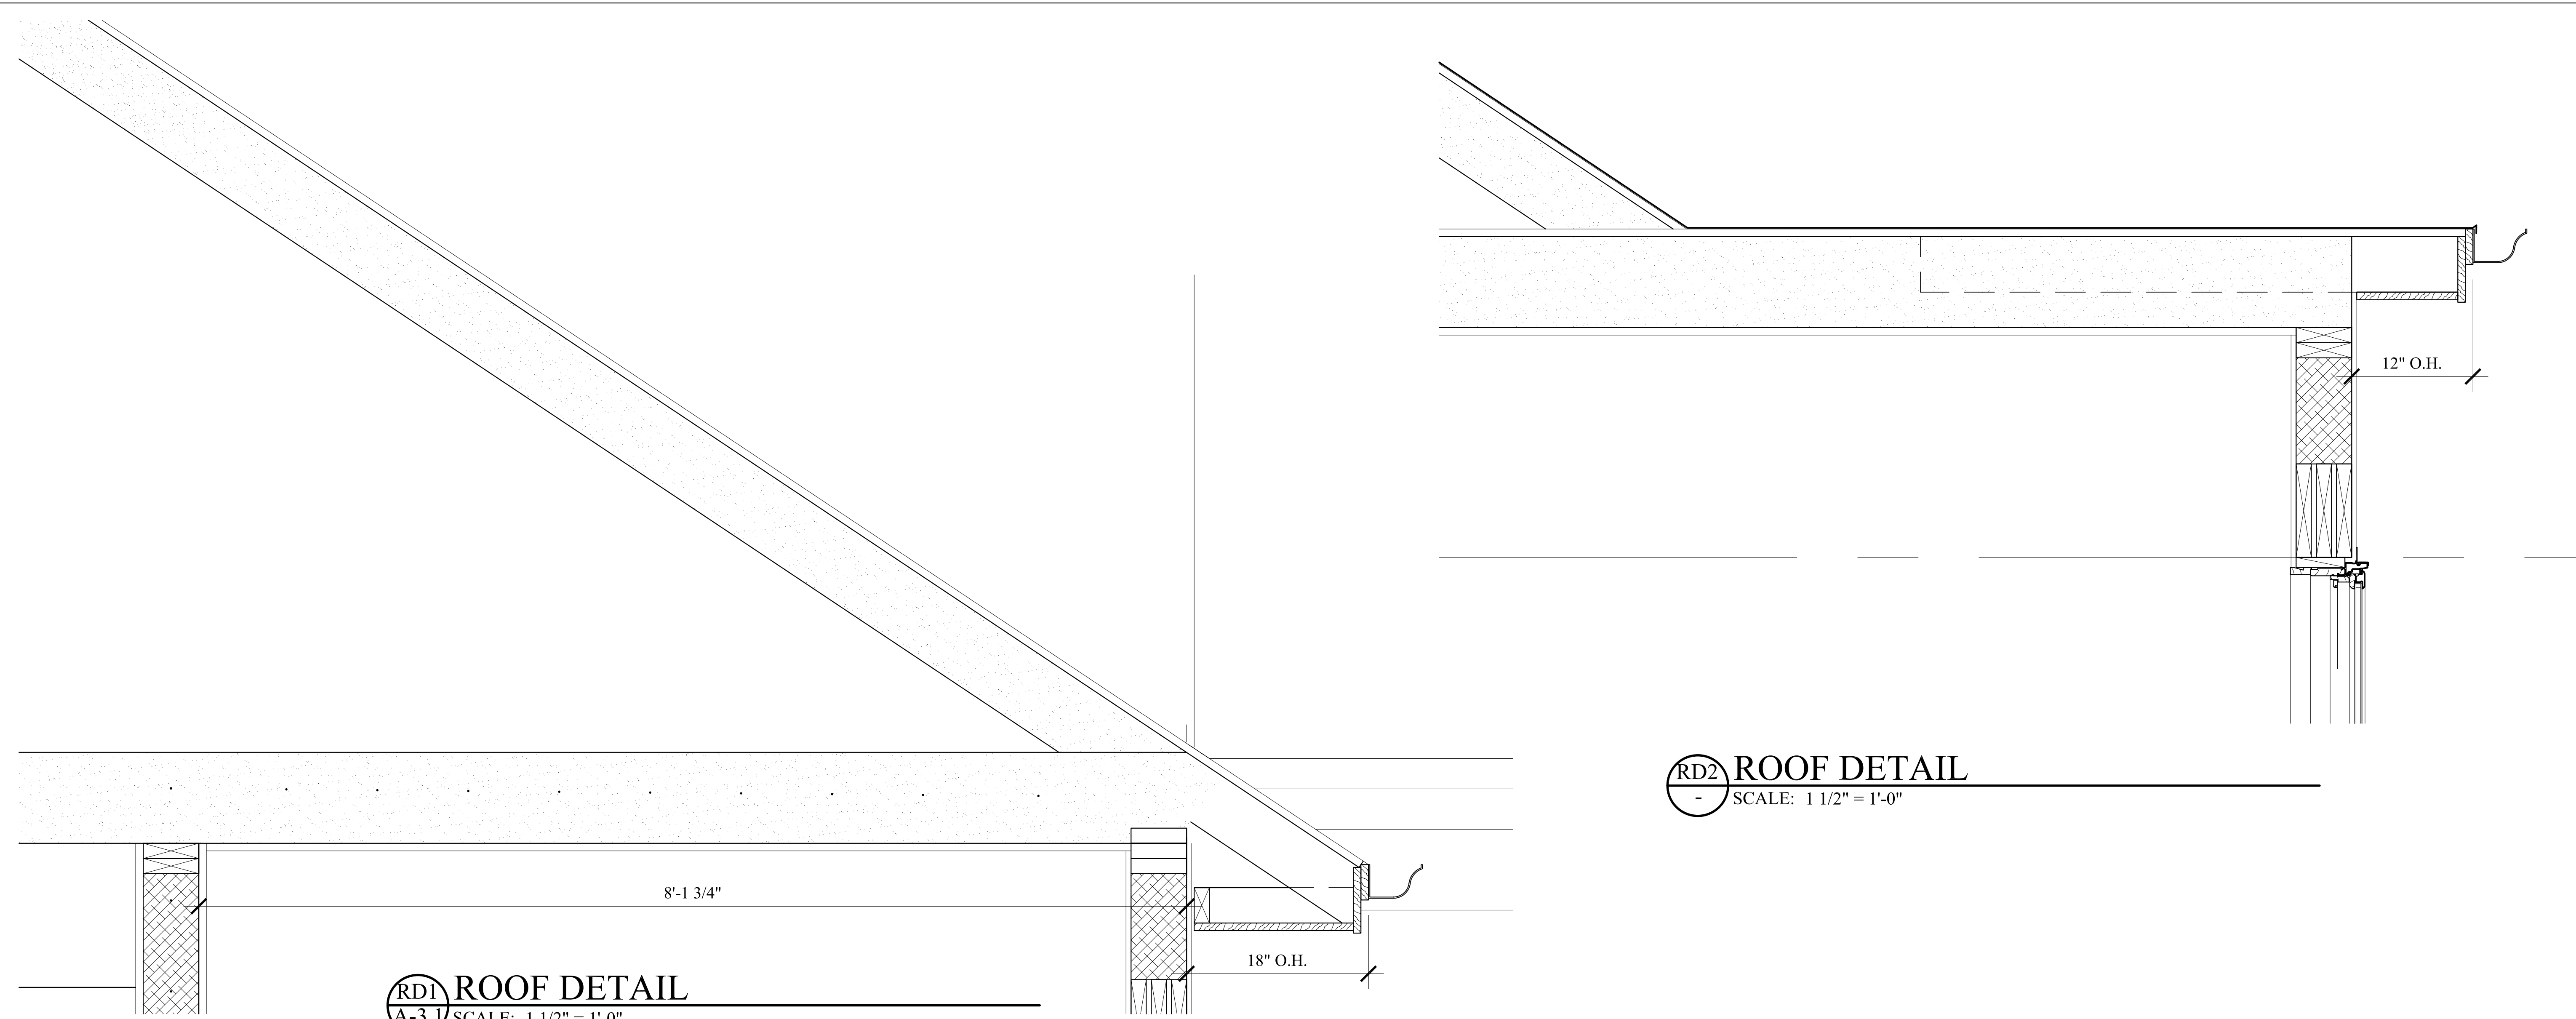

RD1 ROOF DETAIL
A-3.1 SCALE: 1 1/2" = 1'-0"

RD2 ROOF DETAIL
SCALE: 1 1/2" = 1'-0"

DD1 DECK DETAIL (ROOF)
A-3.1 SCALE: 1 1/2" = 1'-0"

**PERMIT SET:
MAY 23, 2014**

DETAILS

REVISIONS	DATE
	02.24.2011
PROJECT	130 E. PROM
DRAWN BY	MRP
CHECK BY	MLM