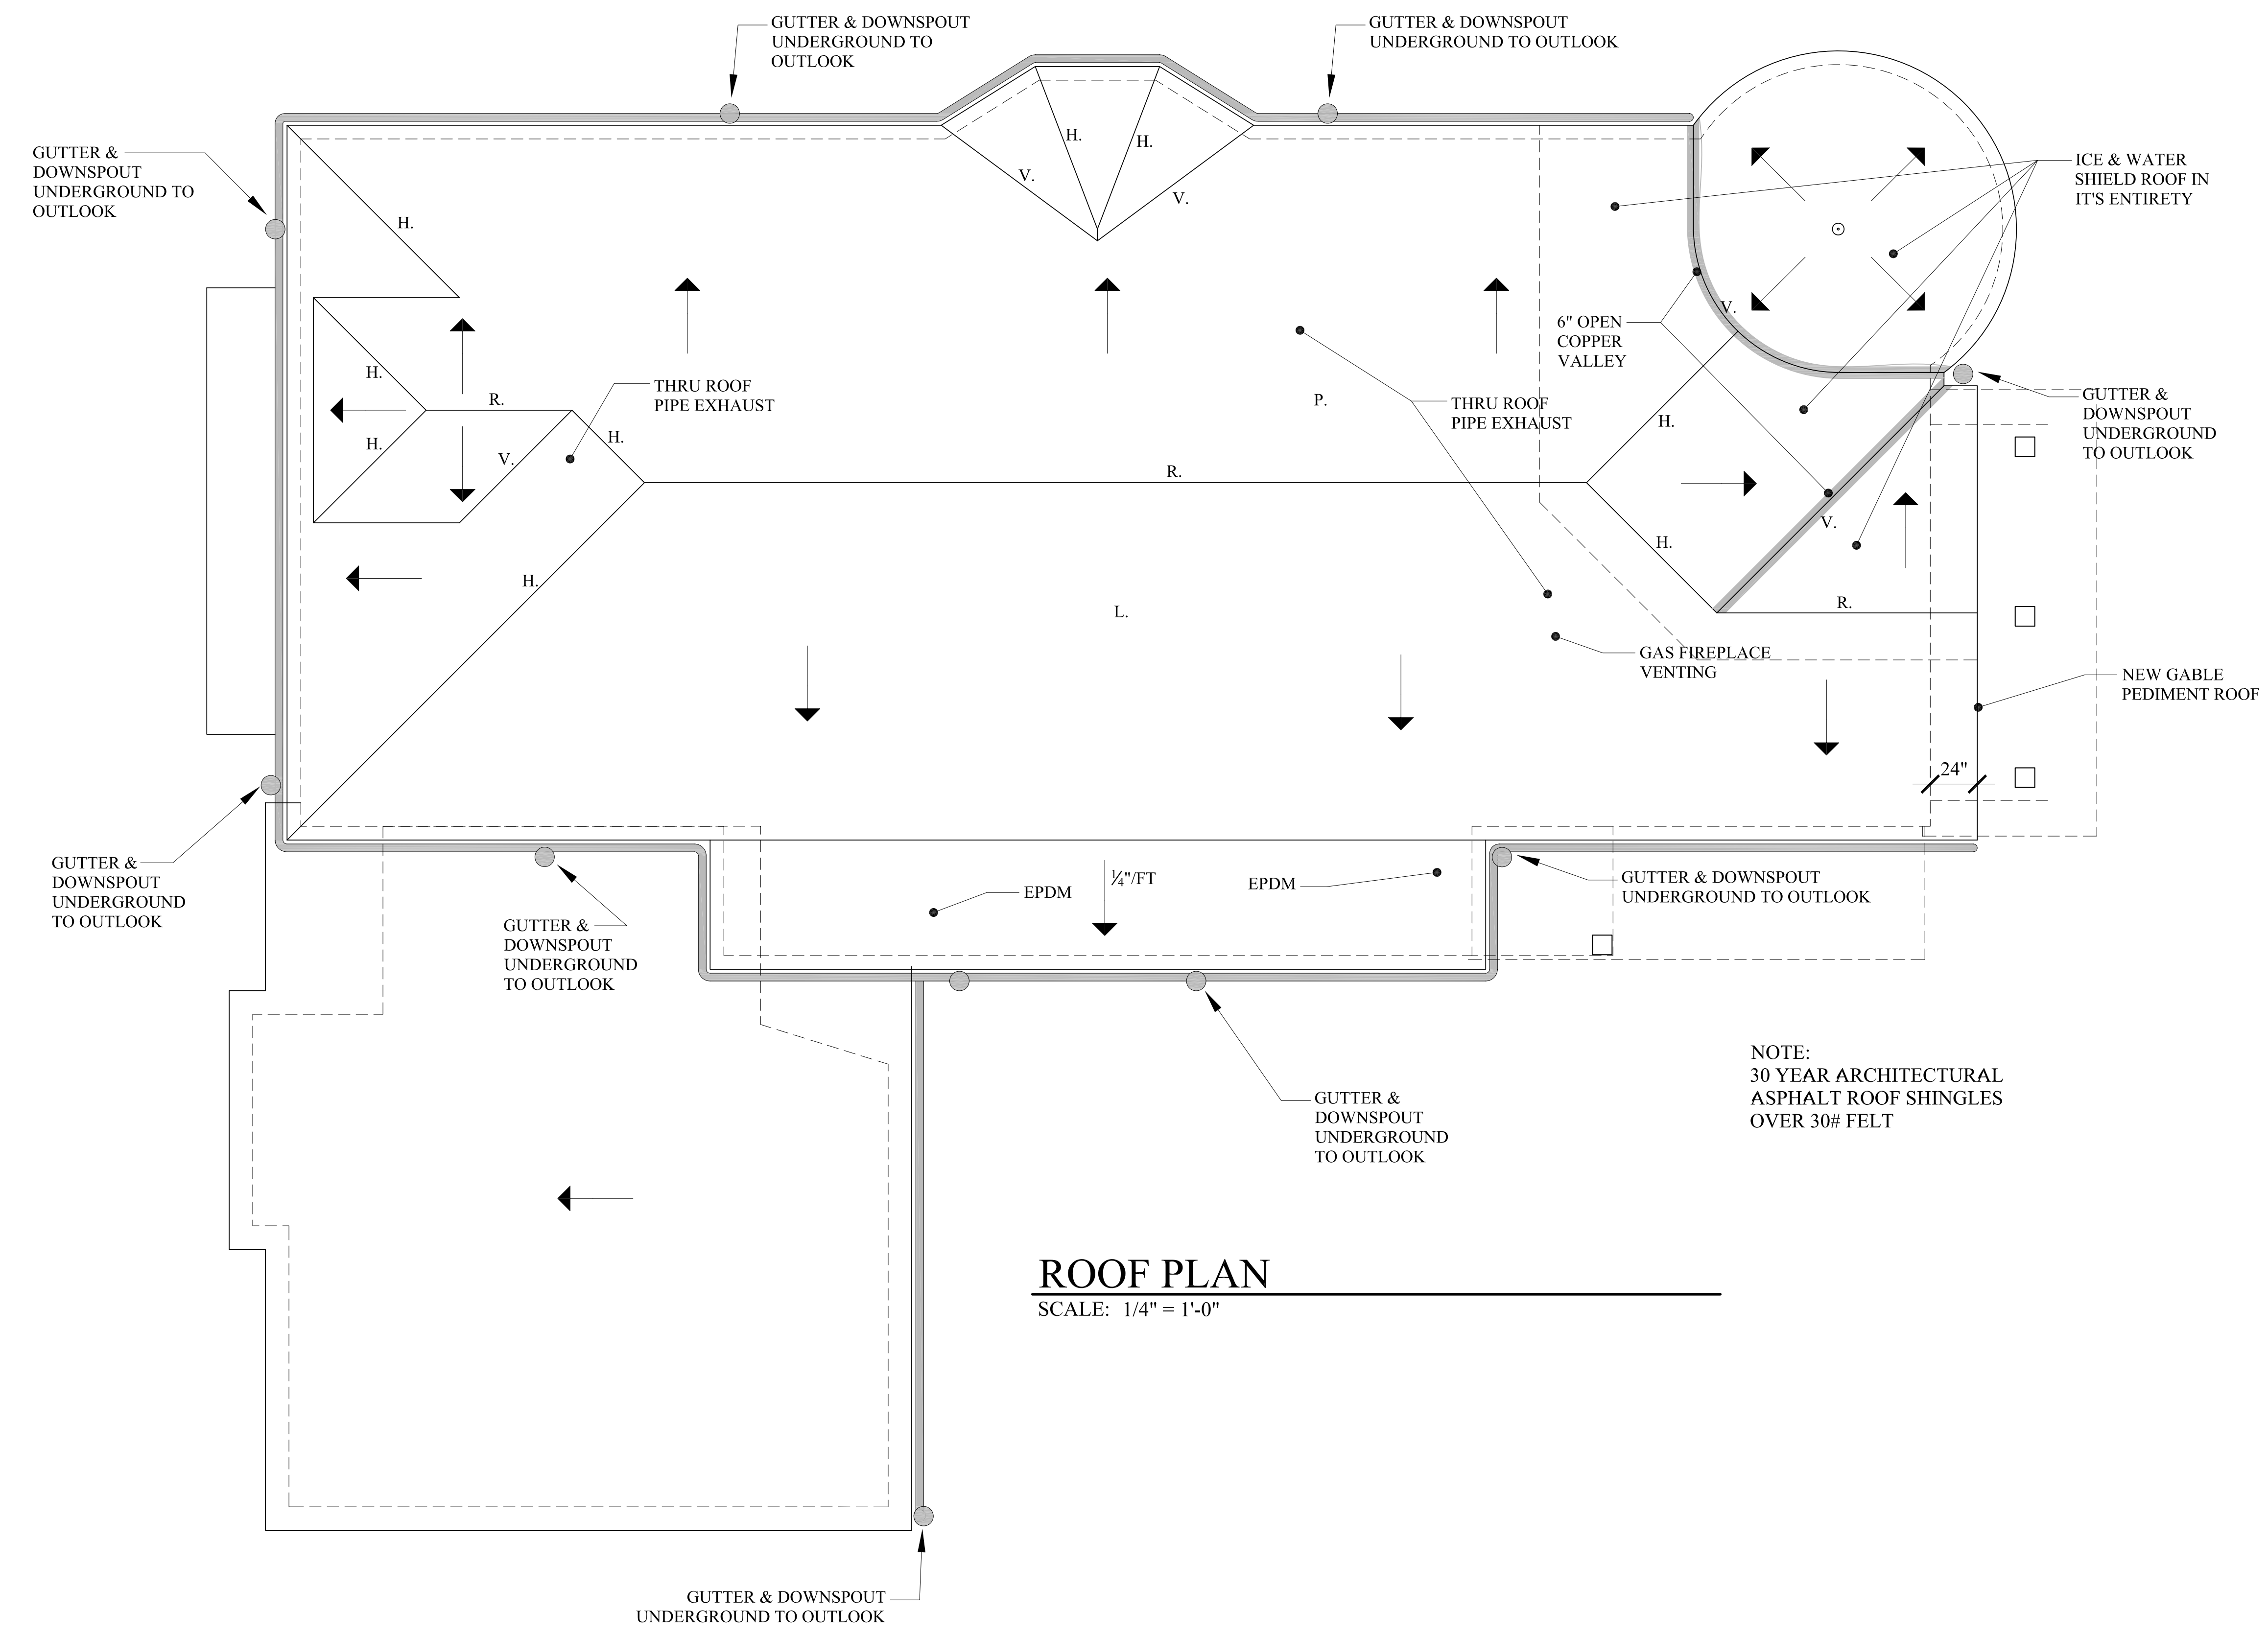

PROPOSED RENOVATIONS @  
**130 EASTERN PROMENADE**  
 FOR: 130 EASTERN PROMENADE LLC  
 110 MARGINAL WAY  
 PORTLAND, MAINE 04101

**ROOF PLAN**  
 SCALE: 1/4" = 1'-0"

**PERMIT SET:**  
**MAY 23, 2014**

REVISIONS	DATE
	02.24.2011
PROJECT	130 E. PROM
DRAWN BY	MRP
CHECK BY	MLM

**ROOF PLAN**

**A-1.5**