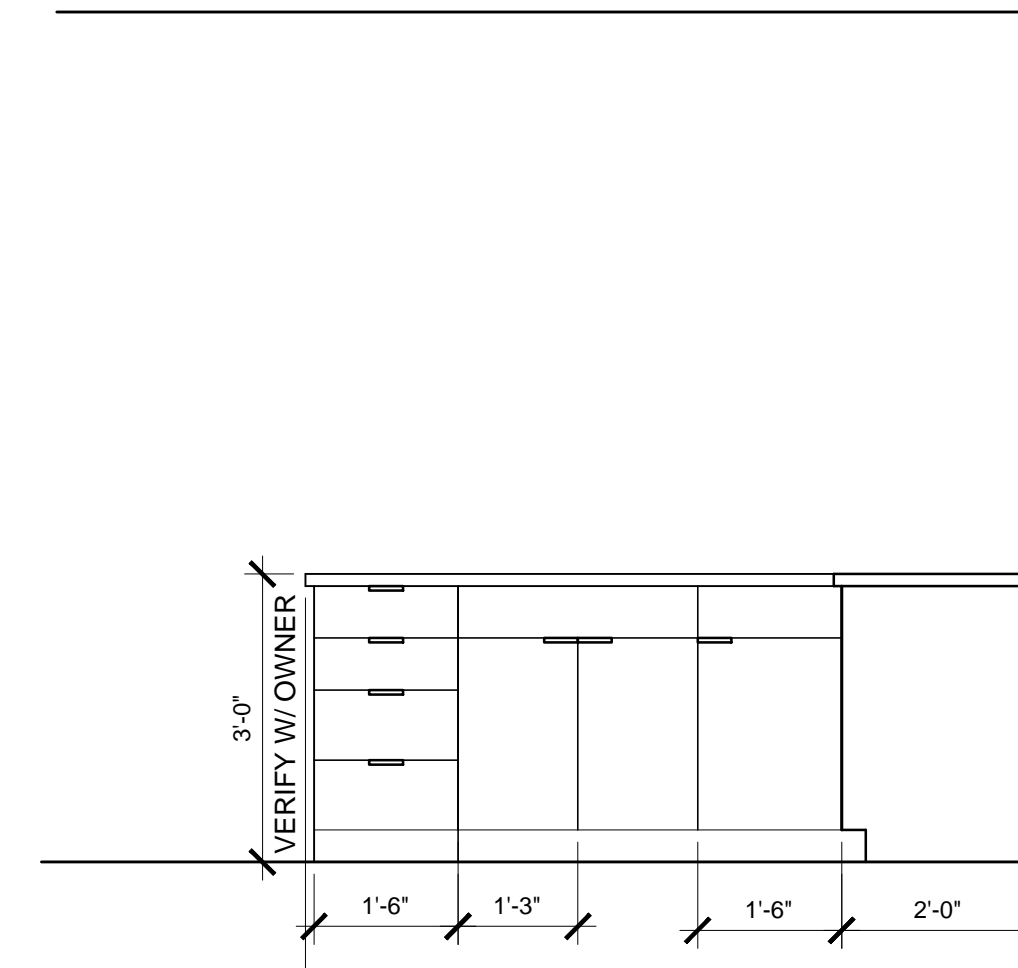

1 CLOSET INTERIOR ELEVATION  
SCALE: 1/2" = 1'-0"

2 CLOSET INTERIOR ELEVATION  
SCALE: 1/2" = 1'-0"

3 DINING INTERIOR ELEVATION  
SCALE: 1/2" = 1'-0"

4 KITCHEN INTERIOR ELEVATION  
SCALE: 1/2" = 1'-0"

5 KITCHEN INTERIOR ELEVATION  
SCALE: 1/2" = 1'-0"

6 KITCHEN INTERIOR ELEVATION  
SCALE: 1/2" = 1'-0"

7 KITCHEN INTERIOR ELEVATION  
SCALE: 1/2" = 1'-0"

8 BATHROOM INTERIOR ELEVATION  
SCALE: 1/2" = 1'-0"

C-212