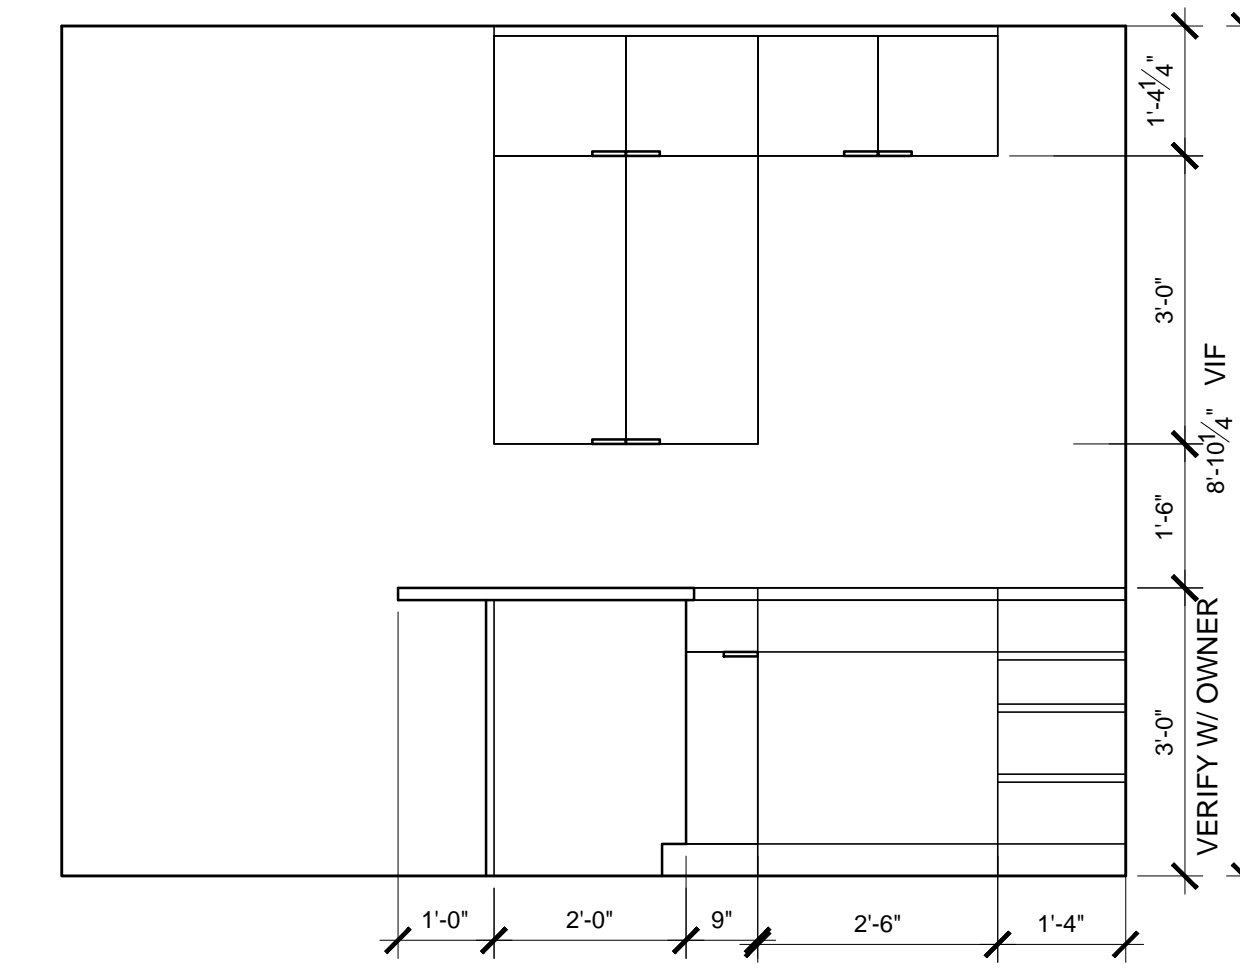

1 CLOSET INTERIOR ELEVATION  
SCALE: 1/2" = 1'-0"

2 CLOSET INTERIOR ELEVATION  
SCALE: 1/2" = 1'-0"

3 DINING INTERIOR ELEVATION  
SCALE: 1/2" = 1'-0"

4 KITCHEN INTERIOR ELEVATION  
SCALE: 1/2" = 1'-0"

5 KITCHEN INTERIOR ELEVATION  
SCALE: 1/2" = 1'-0"

6 KITCHEN INTERIOR ELEVATION  
SCALE: 1/2" = 1'-0"

7 KITCHEN INTERIOR ELEVATION  
SCALE: 1/2" = 1'-0"

8 BATHROOM INTERIOR ELEVATION  
SCALE: 1/2" = 1'-0"

C-212