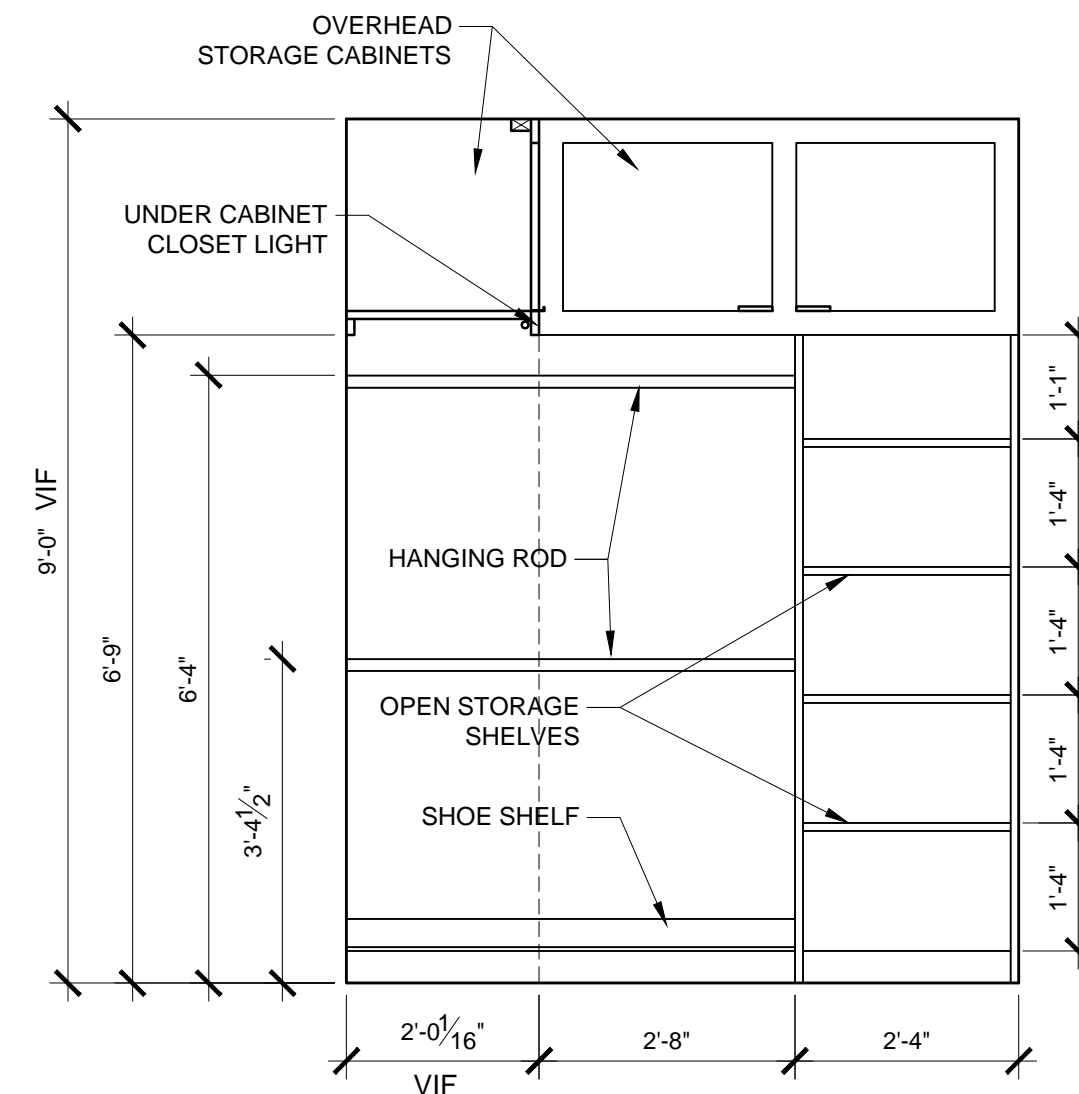

1 CLOSET INTERIOR ELEVATION  
SCALE: 1/2" = 1'-0"

2 CLOSET INTERIOR ELEVATION  
SCALE: 1/2" = 1'-0"

3 DINING INTERIOR ELEVATION  
SCALE: 1/2" = 1'-0"

4 KITCHEN INTERIOR ELEVATION  
SCALE: 1/2" = 1'-0"

5 KITCHEN INTERIOR ELEVATION  
SCALE: 1/2" = 1'-0"

6 KITCHEN INTERIOR ELEVATION  
SCALE: 1/2" = 1'-0"

7 KITCHEN INTERIOR ELEVATION  
SCALE: 1/2" = 1'-0"

8 BATHROOM INTERIOR ELEVATION  
SCALE: 1/2" = 1'-0"

C-212