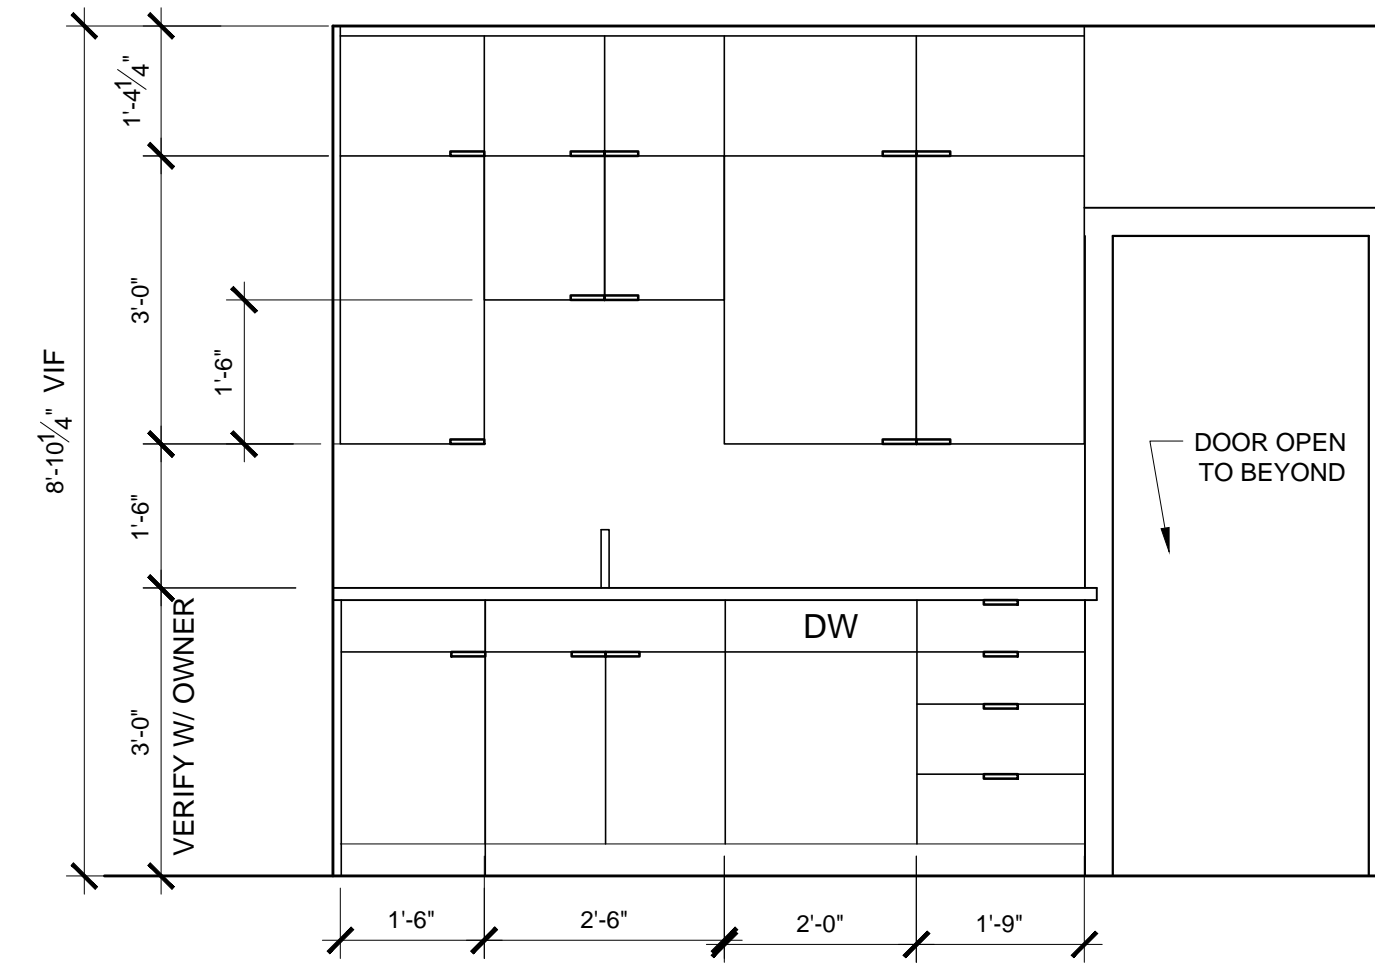

1 CLOSET INTERIOR ELEVATION  
SCALE: 1/2" = 1'-0"

2 CLOSET INTERIOR ELEVATION  
SCALE: 1/2" = 1'-0"

3 DINING INTERIOR ELEVATION  
SCALE: 1/2" = 1'-0"

4 KITCHEN INTERIOR ELEVATION  
SCALE: 1/2" = 1'-0"

5 KITCHEN INTERIOR ELEVATION  
SCALE: 1/2" = 1'-0"

6 KITCHEN INTERIOR ELEVATION  
SCALE: 1/2" = 1'-0"

7 KITCHEN INTERIOR ELEVATION  
SCALE: 1/2" = 1'-0"

8 BATHROOM INTERIOR ELEVATION  
SCALE: 1/2" = 1'-0"

C-212