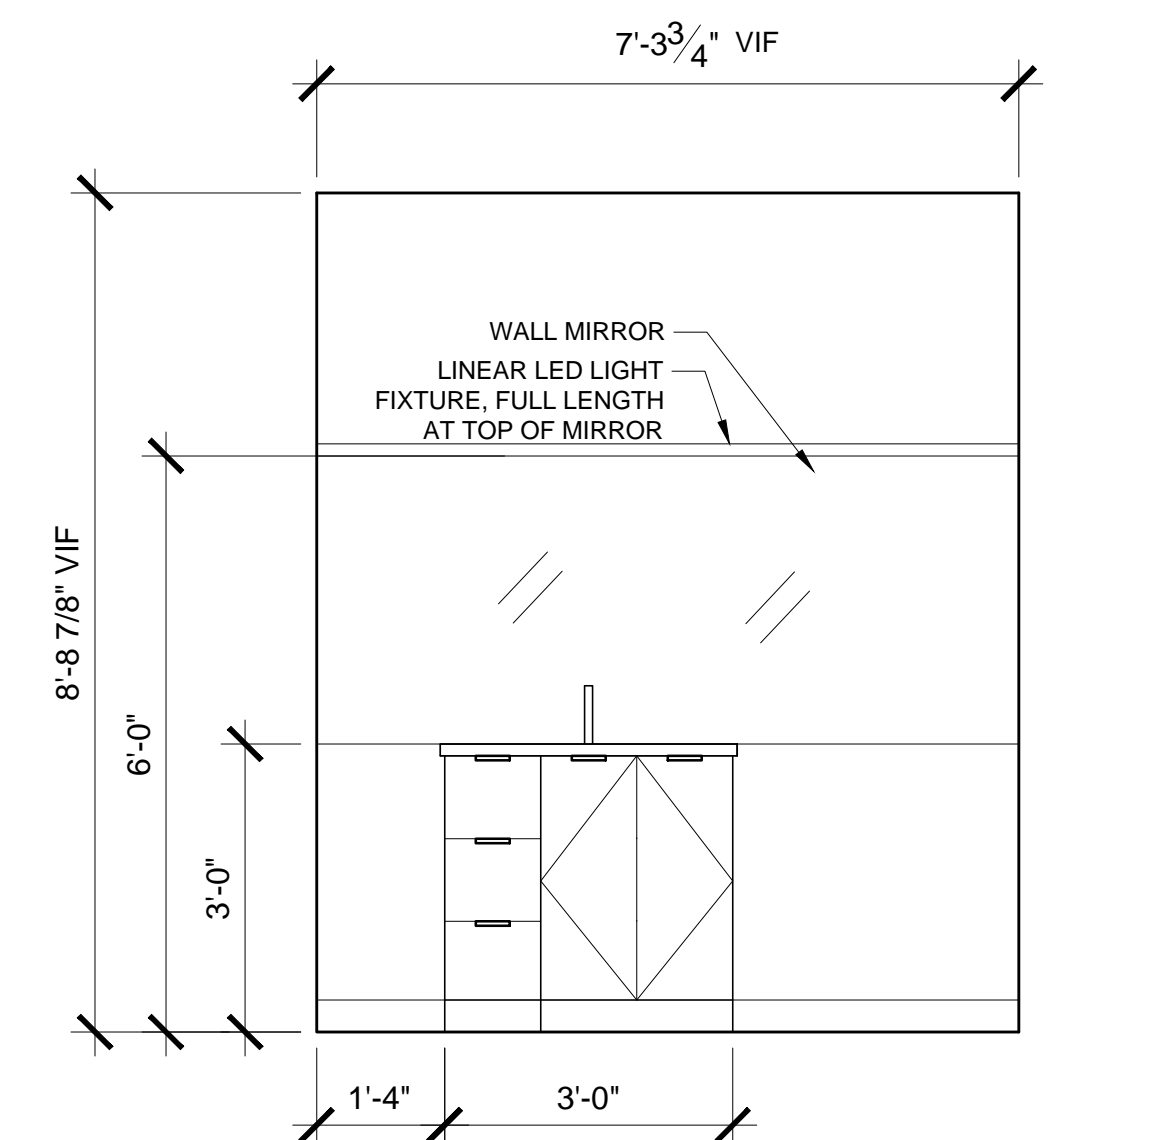

1 CLOSET INTERIOR ELEVATION  
SCALE: 1/2" = 1'-0"

2 CLOSET INTERIOR ELEVATION  
SCALE: 1/2" = 1'-0"

3 DINING INTERIOR ELEVATION  
SCALE: 1/2" = 1'-0"

4 KITCHEN INTERIOR ELEVATION  
SCALE: 1/2" = 1'-0"

5 KITCHEN INTERIOR ELEVATION  
SCALE: 1/2" = 1'-0"

6 KITCHEN INTERIOR ELEVATION  
SCALE: 1/2" = 1'-0"

7 KITCHEN INTERIOR ELEVATION  
SCALE: 1/2" = 1'-0"

8 BATHROOM INTERIOR ELEVATION  
SCALE: 1/2" = 1'-0"

C-212