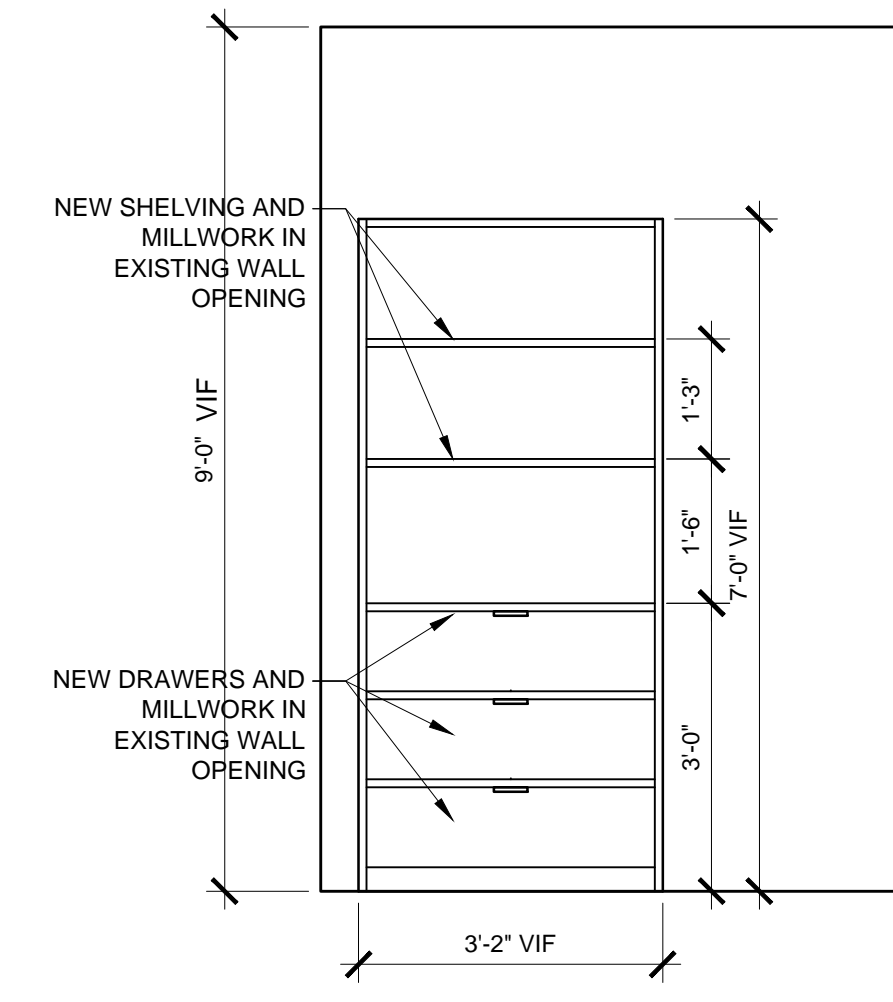

1 CLOSET INTERIOR ELEVATION  
SCALE: 1/2" = 1'-0"

2 CLOSET INTERIOR ELEVATION  
SCALE: 1/2" = 1'-0"

3 DINING INTERIOR ELEVATION  
SCALE: 1/2" = 1'-0"

4 KITCHEN INTERIOR ELEVATION  
SCALE: 1/2" = 1'-0"

5 KITCHEN INTERIOR ELEVATION  
SCALE: 1/2" = 1'-0"

6 KITCHEN INTERIOR ELEVATION  
SCALE: 1/2" = 1'-0"

7 KITCHEN INTERIOR ELEVATION  
SCALE: 1/2" = 1'-0"

8 BATHROOM INTERIOR ELEVATION  
SCALE: 1/2" = 1'-0"

C-212