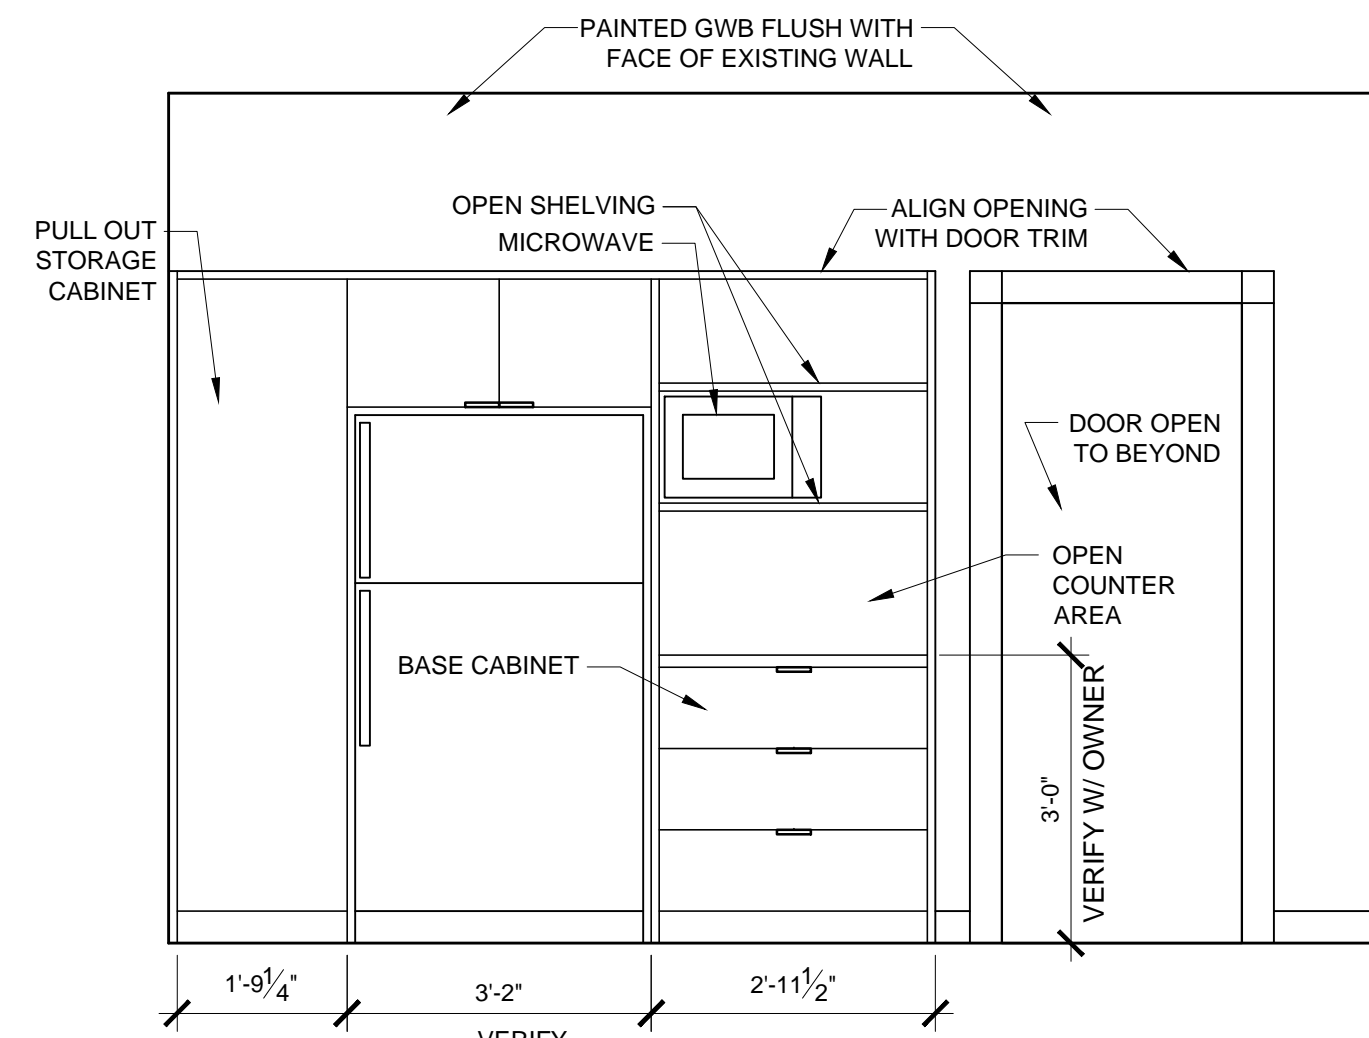

1 CLOSET INTERIOR ELEVATION  
SCALE: 1/2" = 1'-0"

2 CLOSET INTERIOR ELEVATION  
SCALE: 1/2" = 1'-0"

3 DINING INTERIOR ELEVATION  
SCALE: 1/2" = 1'-0"

4 KITCHEN INTERIOR ELEVATION  
SCALE: 1/2" = 1'-0"

5 KITCHEN INTERIOR ELEVATION  
SCALE: 1/2" = 1'-0"

6 KITCHEN INTERIOR ELEVATION  
SCALE: 1/2" = 1'-0"

7 KITCHEN INTERIOR ELEVATION  
SCALE: 1/2" = 1'-0"

8 BATHROOM INTERIOR ELEVATION  
SCALE: 1/2" = 1'-0"

C-212