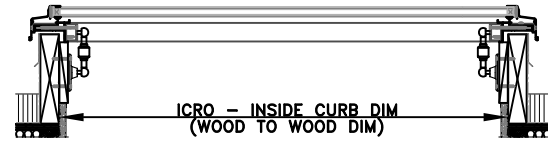

TECH BRIEF #14  
Glass Roof Doors

Dayliter MODEL	INSIDE CURB DIM (WOOD TO WOOD)
3676 (3X6)	31" X 70 1/2"
4280 (3.5X6.5)	37" X 74 1/2"
36100 (2.5X8)	31" X 94 1/2"

TOLERANCE:  $\pm 1/16"$   
 $\pm 0"$