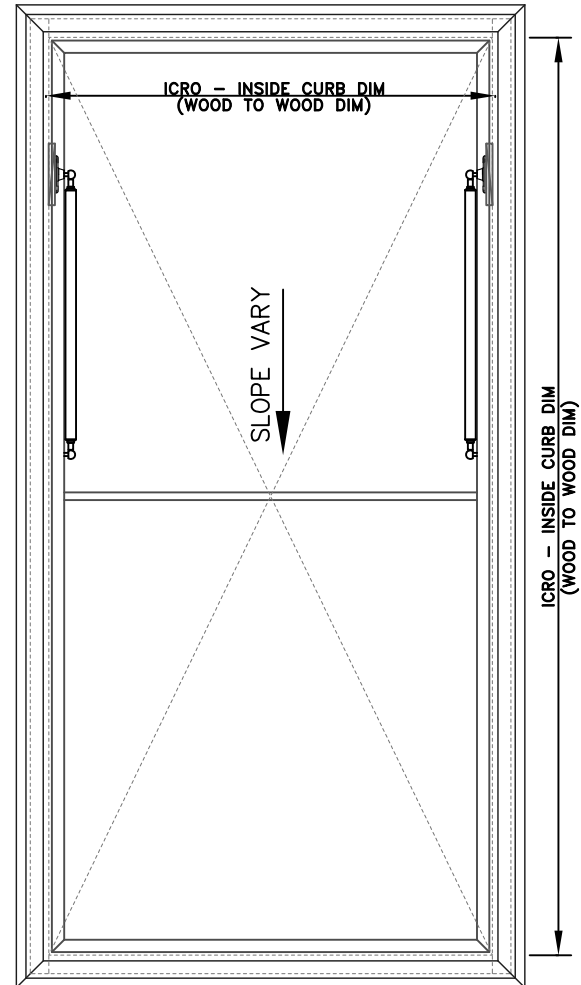

TECH BRIEF #14  
Glass Roof Doors

Dayliter MODEL	INSIDE CURB DIM (WOOD TO WOOD)
3676 (3X6)	31" X 70 1/2"
4280 (3.5X6.5)	37" X 74 1/2"
36100 (2.5X8)	31" X 94 1/2"

TOLERANCE:  $\pm 1/16"$   
 $\pm 0"$