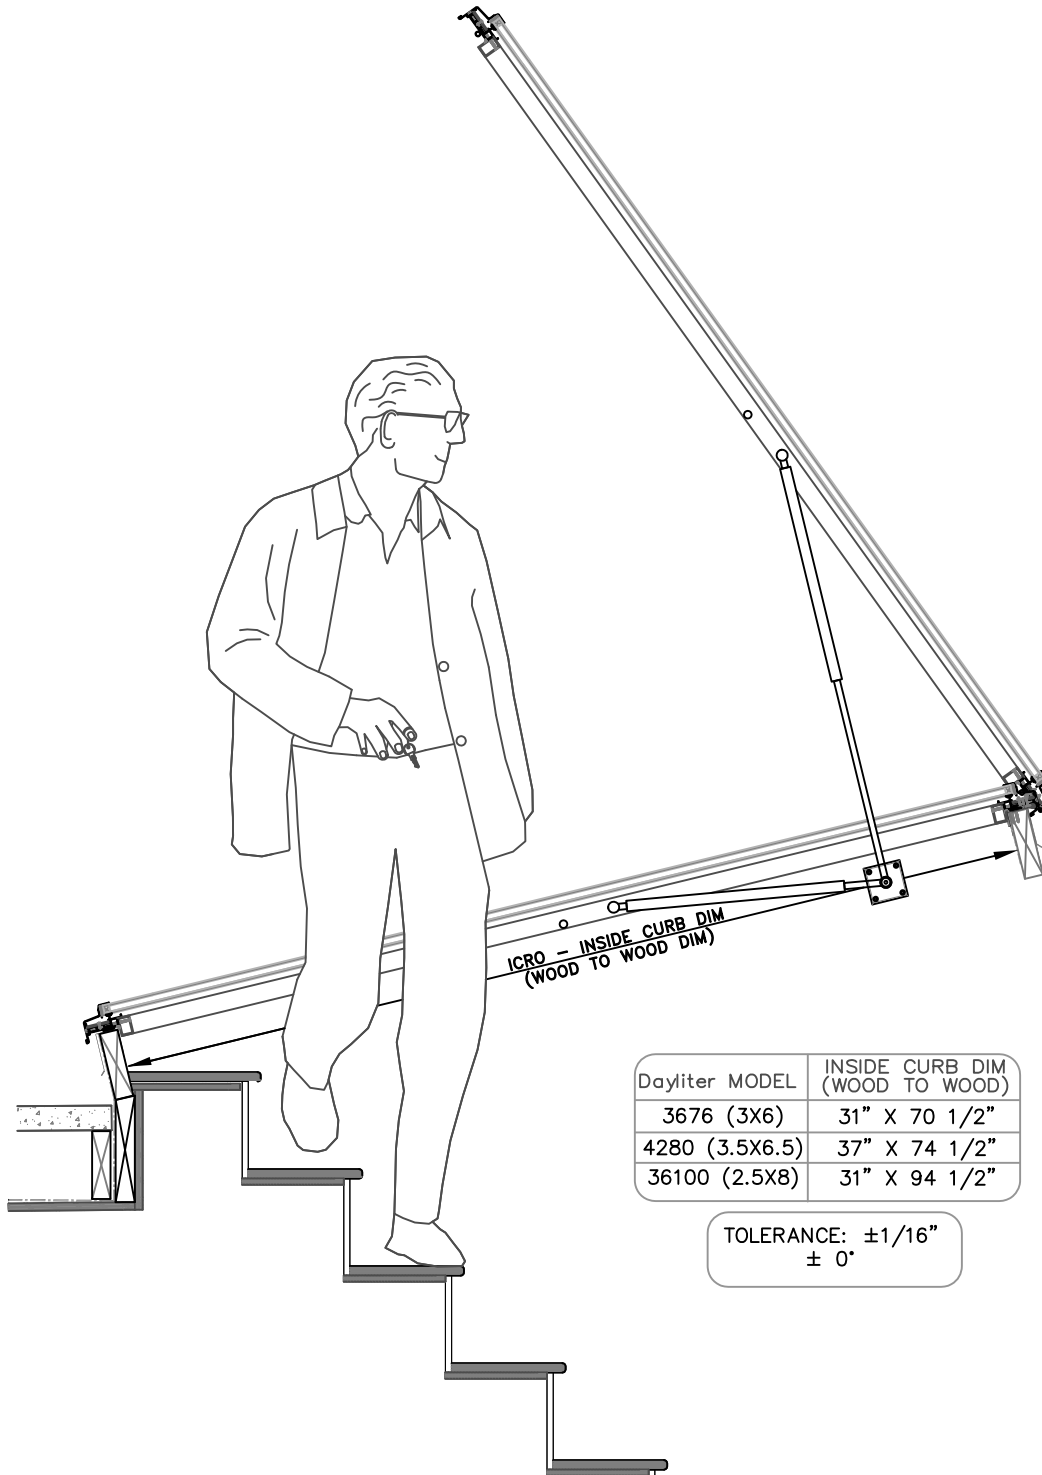

TECH BRIEF #14  
Glass Roof Doors

Dayliter MODEL	INSIDE CURB DIM (WOOD TO WOOD)
3676 (3X6)	31" X 70 1/2"
4280 (3.5X6.5)	37" X 74 1/2"
36100 (2.5X8)	31" X 94 1/2"

TOLERANCE:  $\pm 1/16"$   
 $\pm 0"$