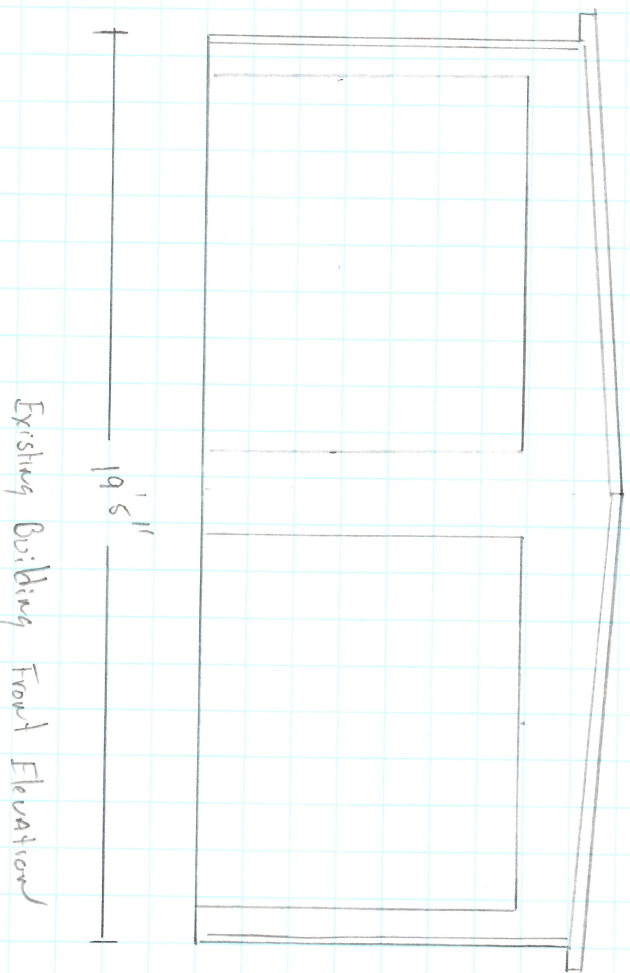

Paul Cooper
81 Morning St.
Holland MI

A 1
Existing Building
Front Elevation