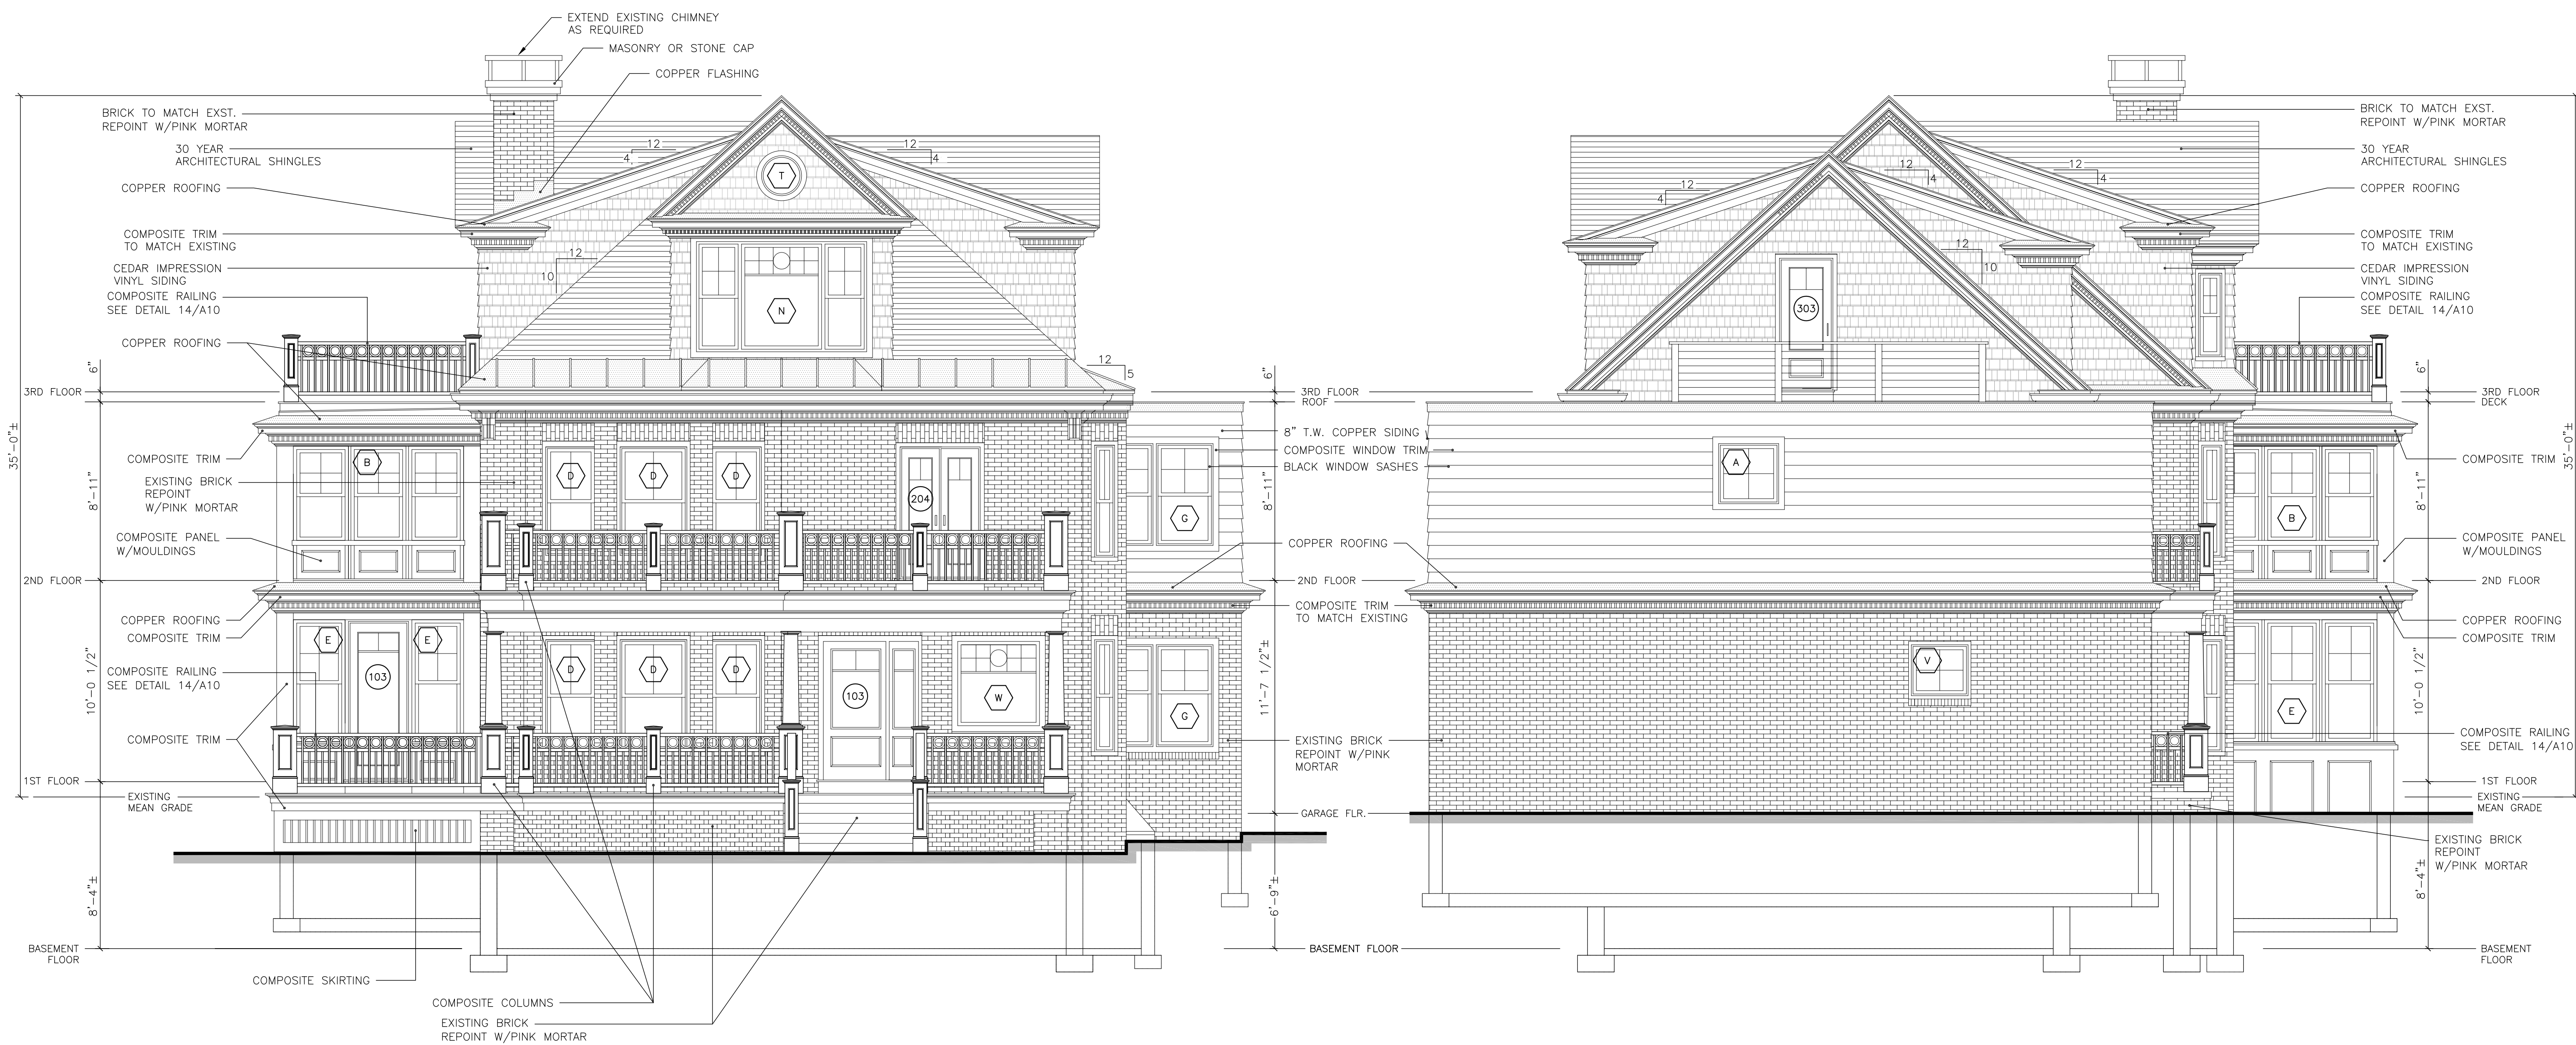

GRANT HAYS
ASSOCIATES

DATE

SCALE

DRAWN

JOB NO.

PROJECT NAME

3 UNIT APARTMENT BUILDING
162 EASTERN PROMENADE

162 EASTERN PROMENADE LLC.
162 EASTERN PROMENADE
PORTLAND, MAINE 04101

SHEET

EASTERN PROMENADE
& NORTH SIDE
ELEVATION

DATE
19 OCT 2015

SCALE
1/4"=1'-0"

DRAWN
JAM/MFH

JOB NO.
150815

SHEET

A3

COPYRIGHT
REPRODUCTION OR USE OF THIS
DOCUMENT WITHOUT WRITTEN
PERMISSION FROM GRANT HAYS
ASSOCIATES IS PROHIBITED.

EASTERN PROMENADE ELEVATION

NORTH SIDE ELEVATION