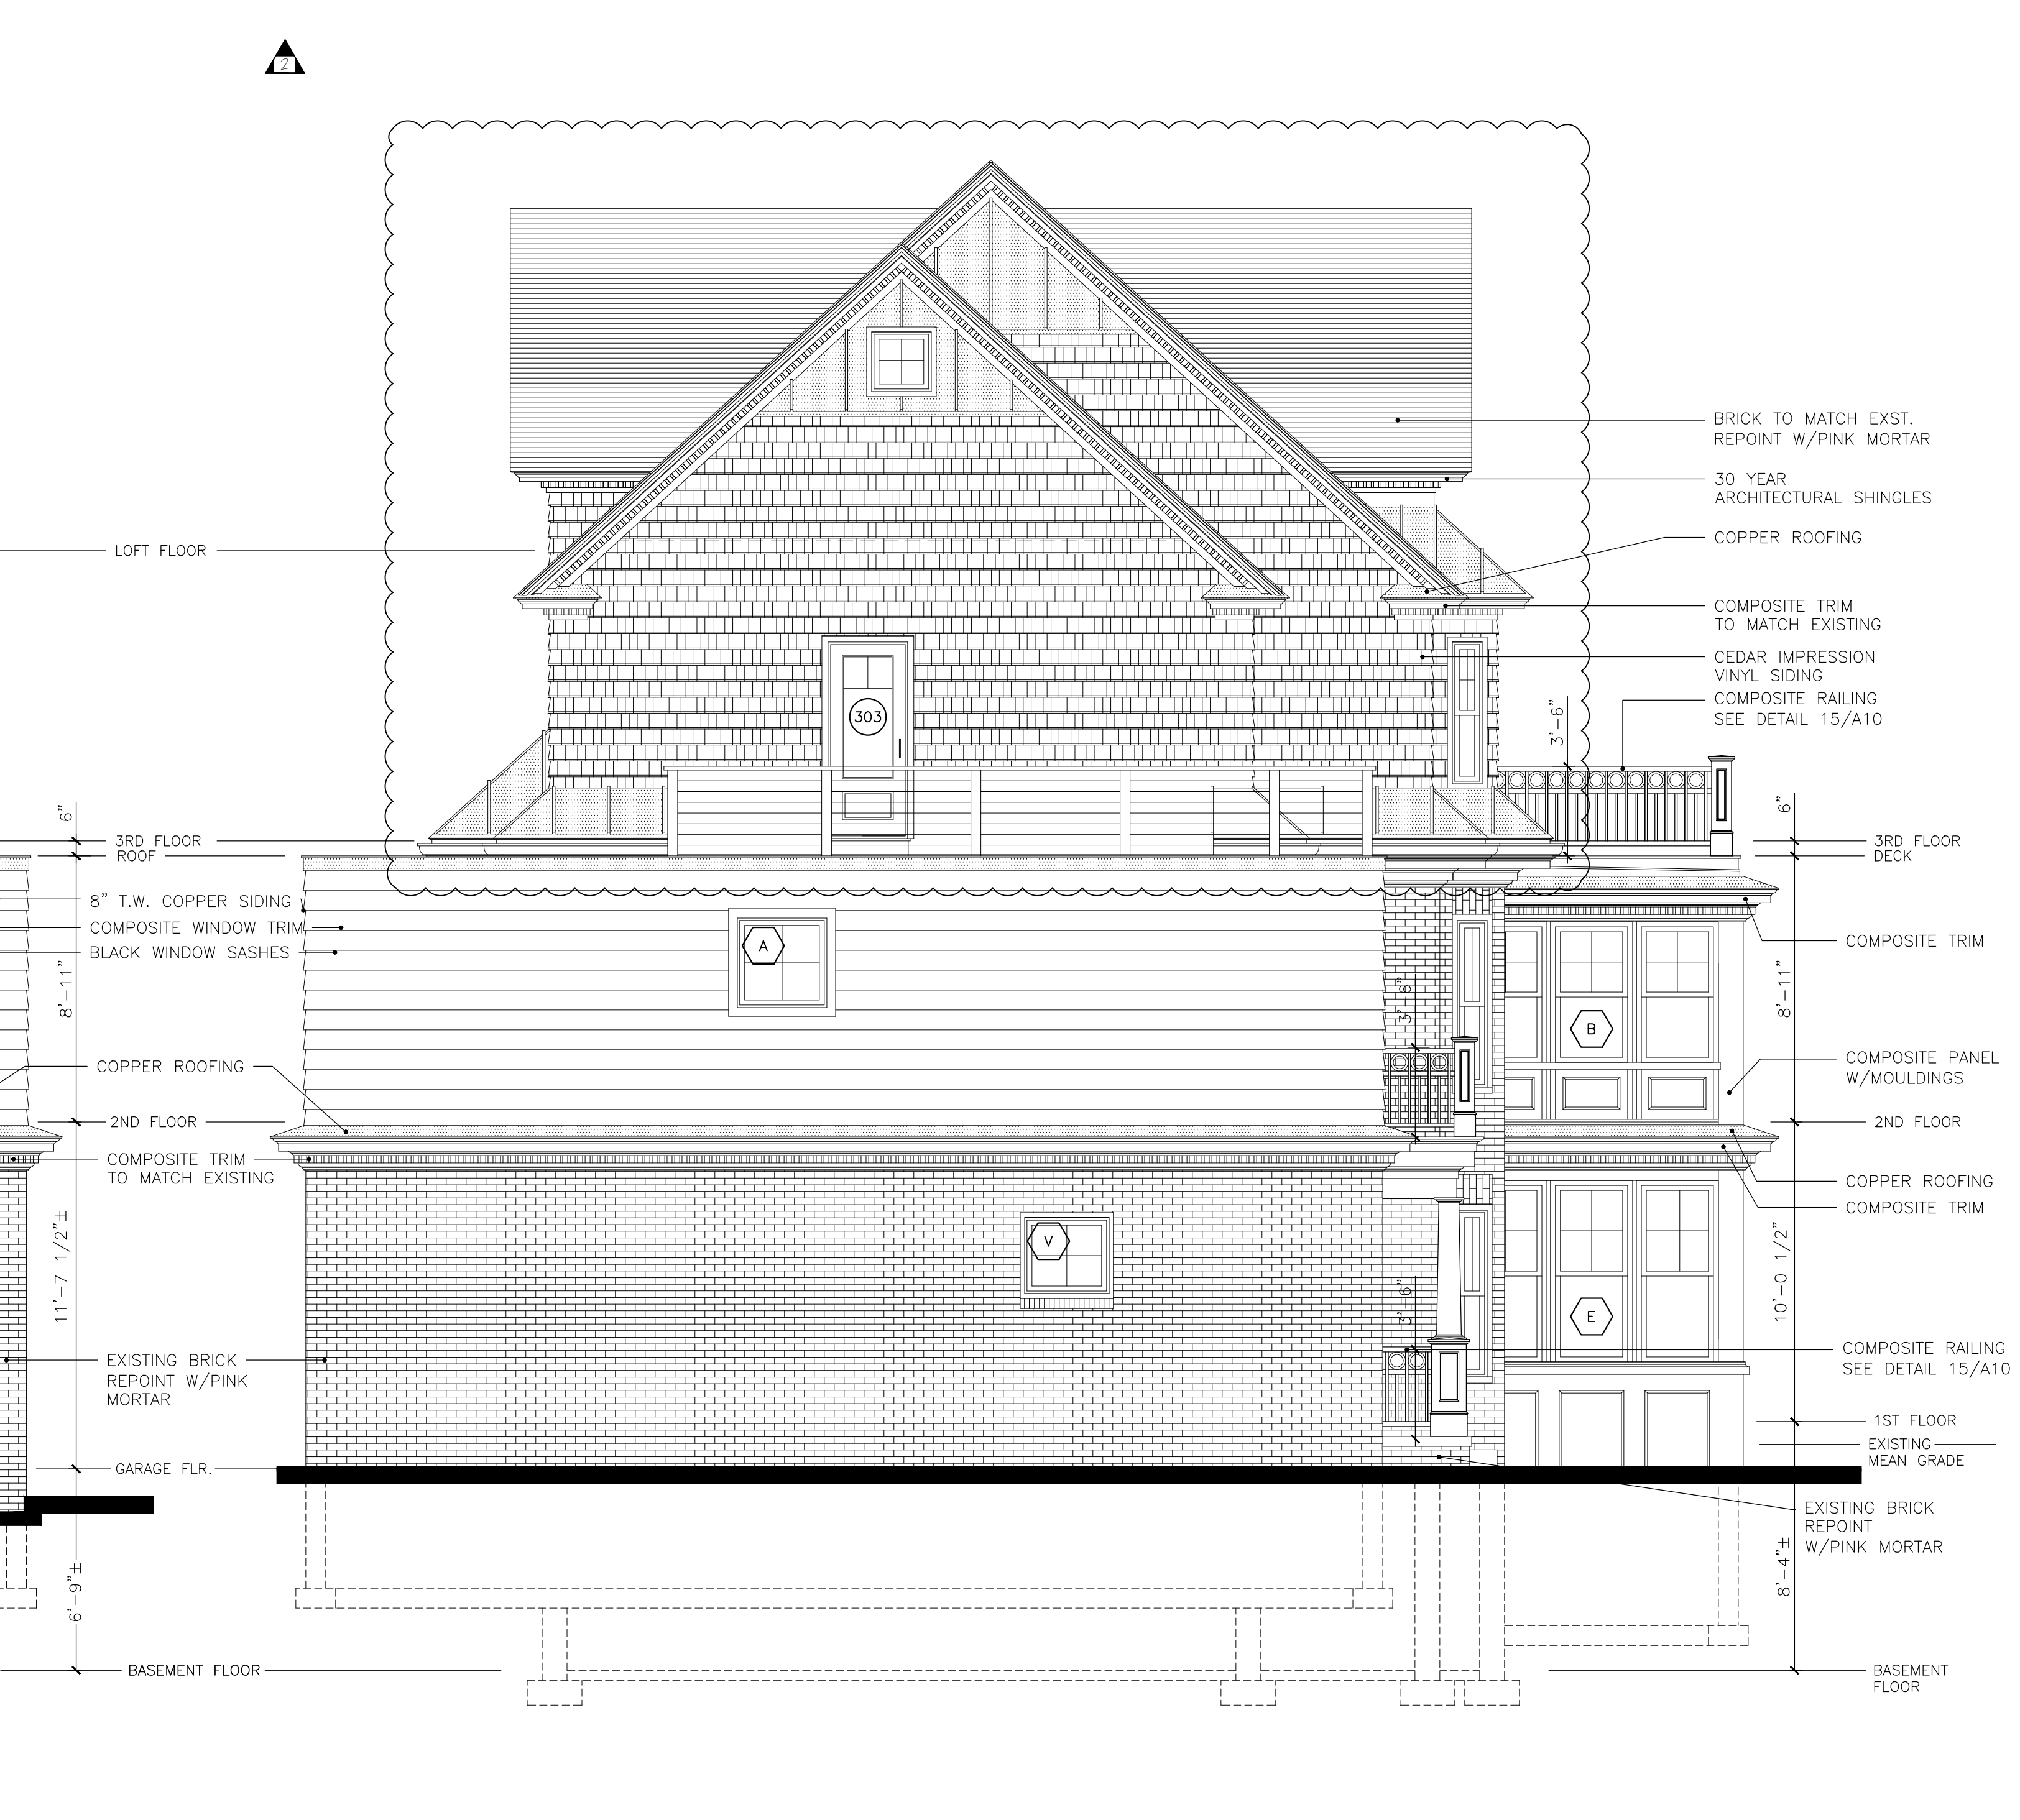

1/8" = 1'-0"

EASTERN PROMENADE & NORTH SIDE ELEVATION

DATE 19 OCT 2015
SCALE 1/4" = 1'-0"
DRAWN JAM/MFH
JOB NO. 150815

1/8" = 1'-0"
A3
COPYRIGHT REPRODUCTION OR REV. OF THIS DOCUMENT WITHOUT WRITTEN PERMISSION FROM GRANT HAYS ASSOCIATES IS PROHIBITED.

EASTERN PROMENADE ELEVATION

NORTH SIDE ELEVATION