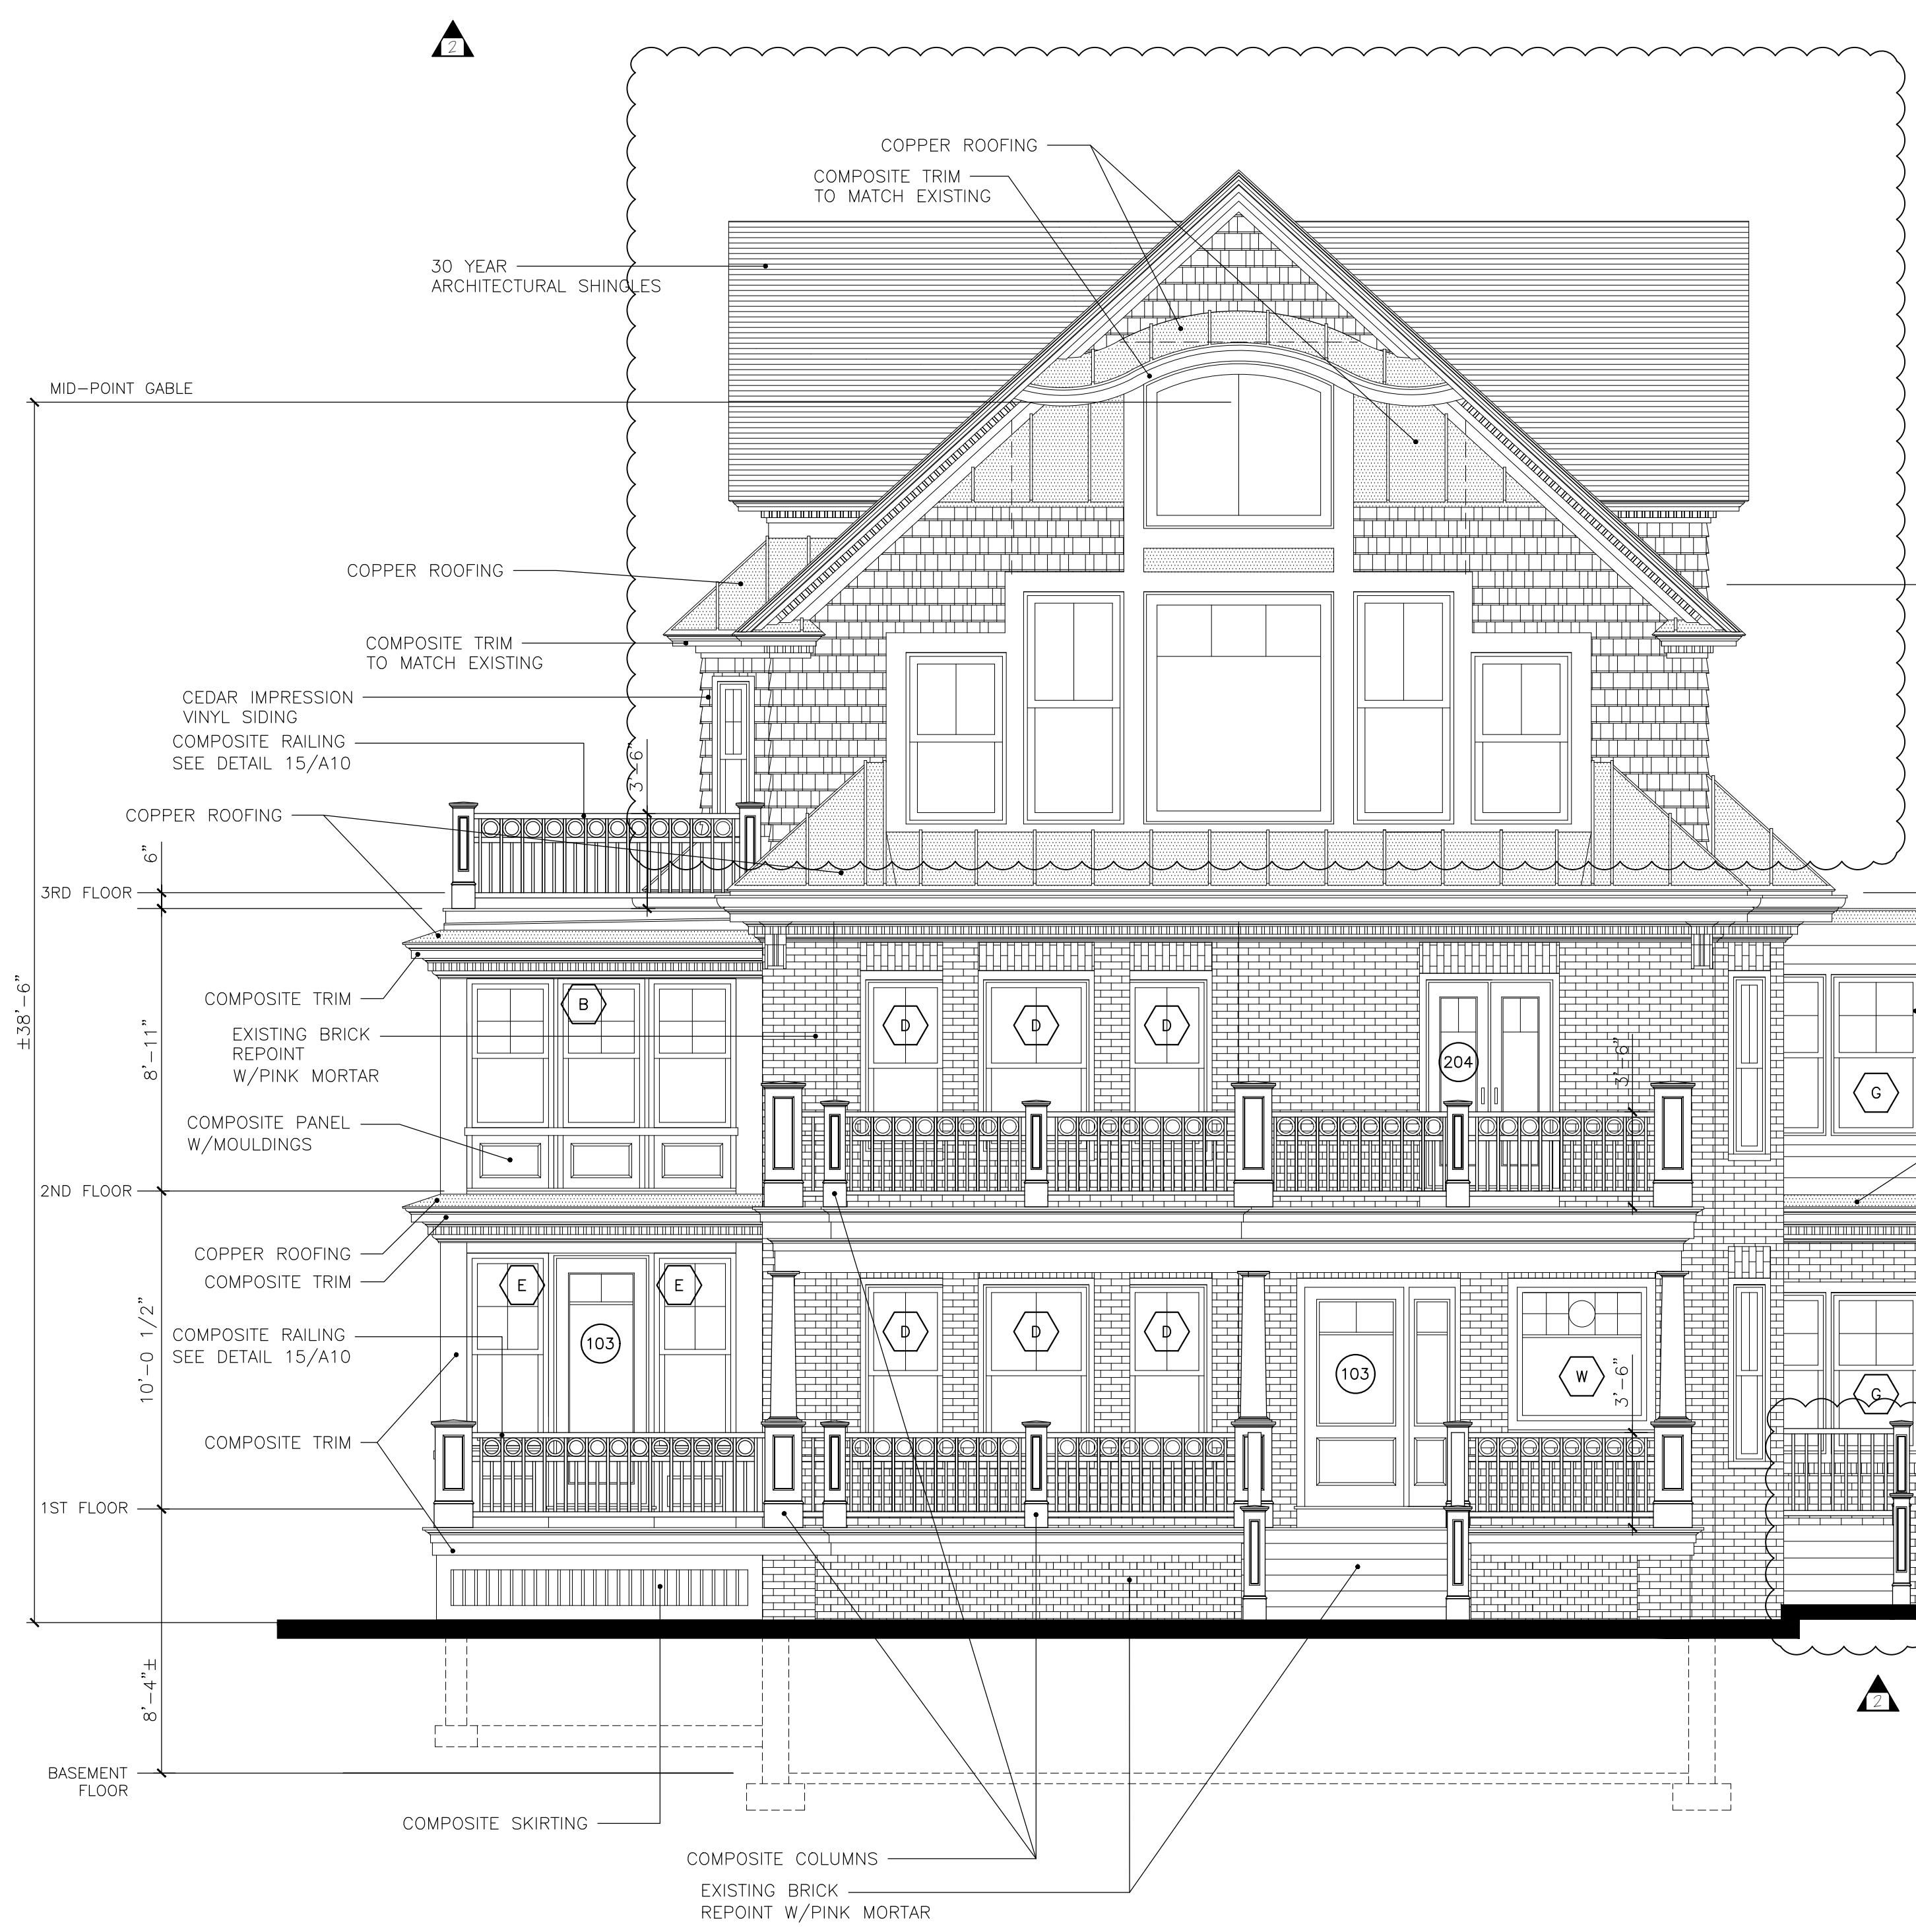

1/8" = 1'-0"

EASTERN PROMENADE & NORTH SIDE ELEVATION

DATE 19 OCT 2015
SCALE 1/4" = 1'-0"
DRAWN JAM/MFH
JOB NO. 150815

1/8" = 1'-0"
A3
COPYRIGHT REPRODUCTION OR REV. OF THIS DOCUMENT WITHOUT WRITTEN PERMISSION FROM GRANT HAYS ASSOCIATES IS PROHIBITED.

EASTERN PROMENADE ELEVATION

NORTH SIDE ELEVATION