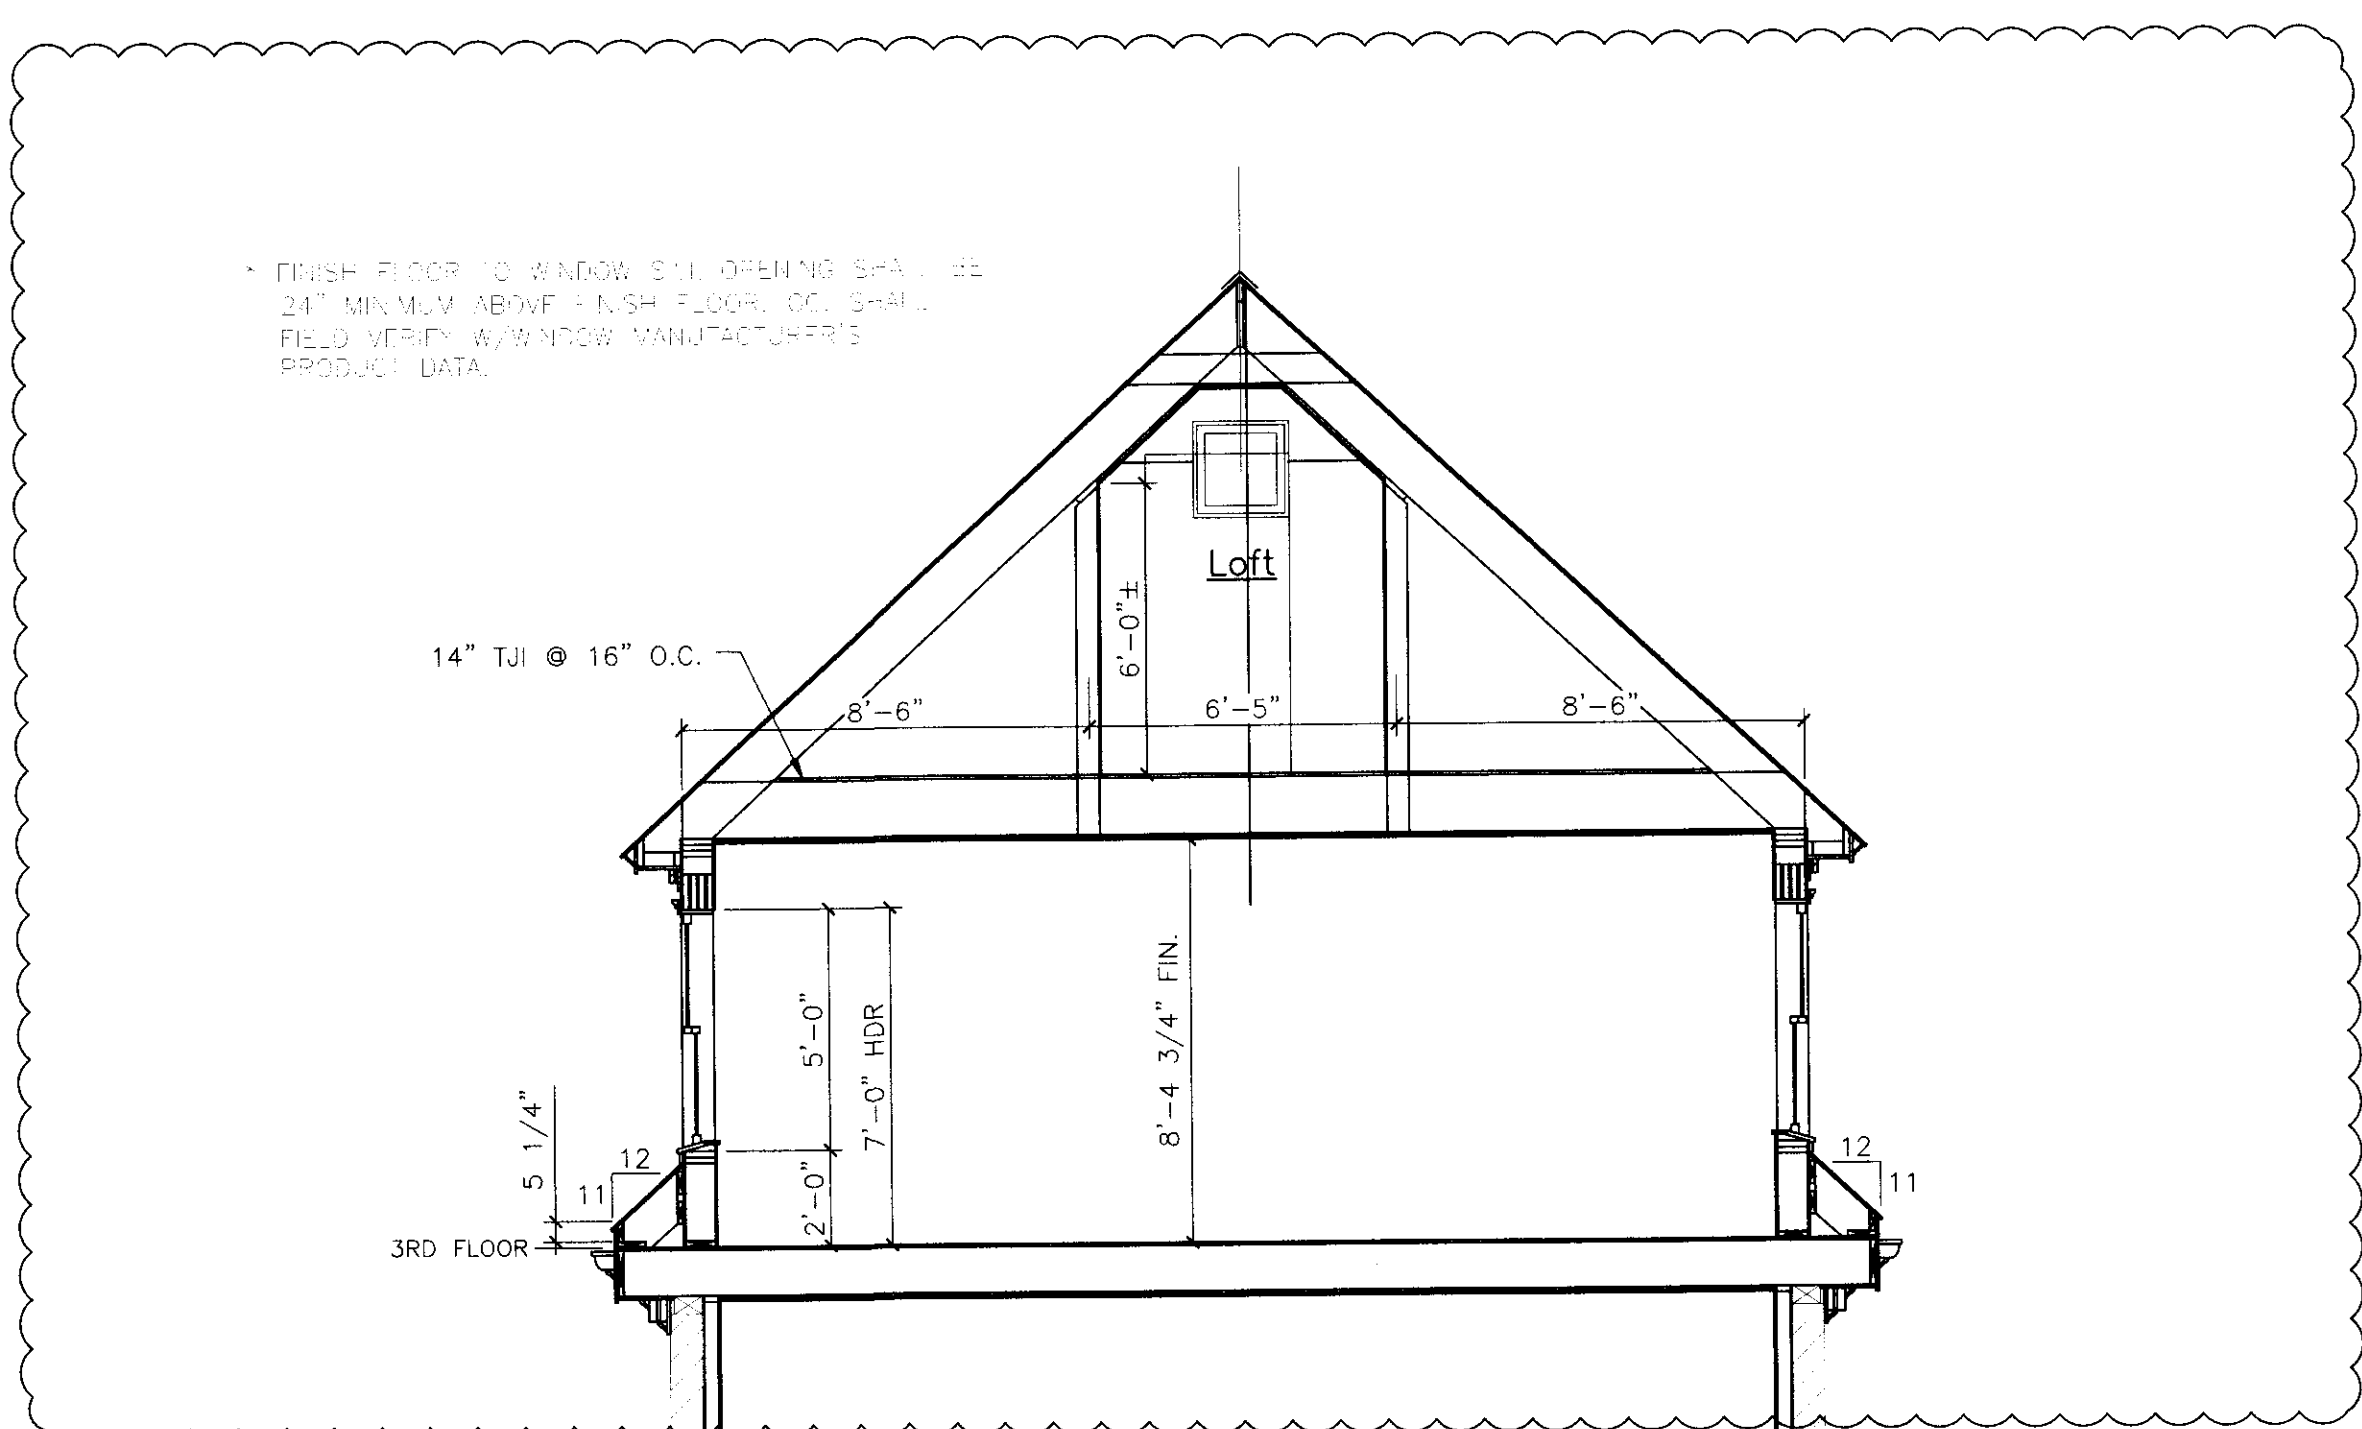

GRANT HAYS
ASSOCIATES

SCALE

Michael F. Hays

REV 1/10/15

▲ 12.24.2015

▲ 09.09.2017

PROJECT NAME

3 UNIT APARTMENT BUILDING
162 EASTERN PROMENADE

162 EASTERN PROMENADE L.L.C.
162 EASTERN PROMENADE
PORTLAND, MAINE 04101

SHEET

BUILDING SECTION

DATE
19 OCT 2015

SCALE
1/4" = 1'-0"

DRAWN
JAM/MFH

JOB NO.
150815

SHEET

A9

COPYRIGHT
REPRODUCTION OR REV. OF THIS
DOCUMENT WITHOUT WRITTEN
PERMISSION FROM GRANT HAYS
ASSOCIATES IS PROHIBITED.

▲

SECTION
SCALE: 1/4" = 1'-0"