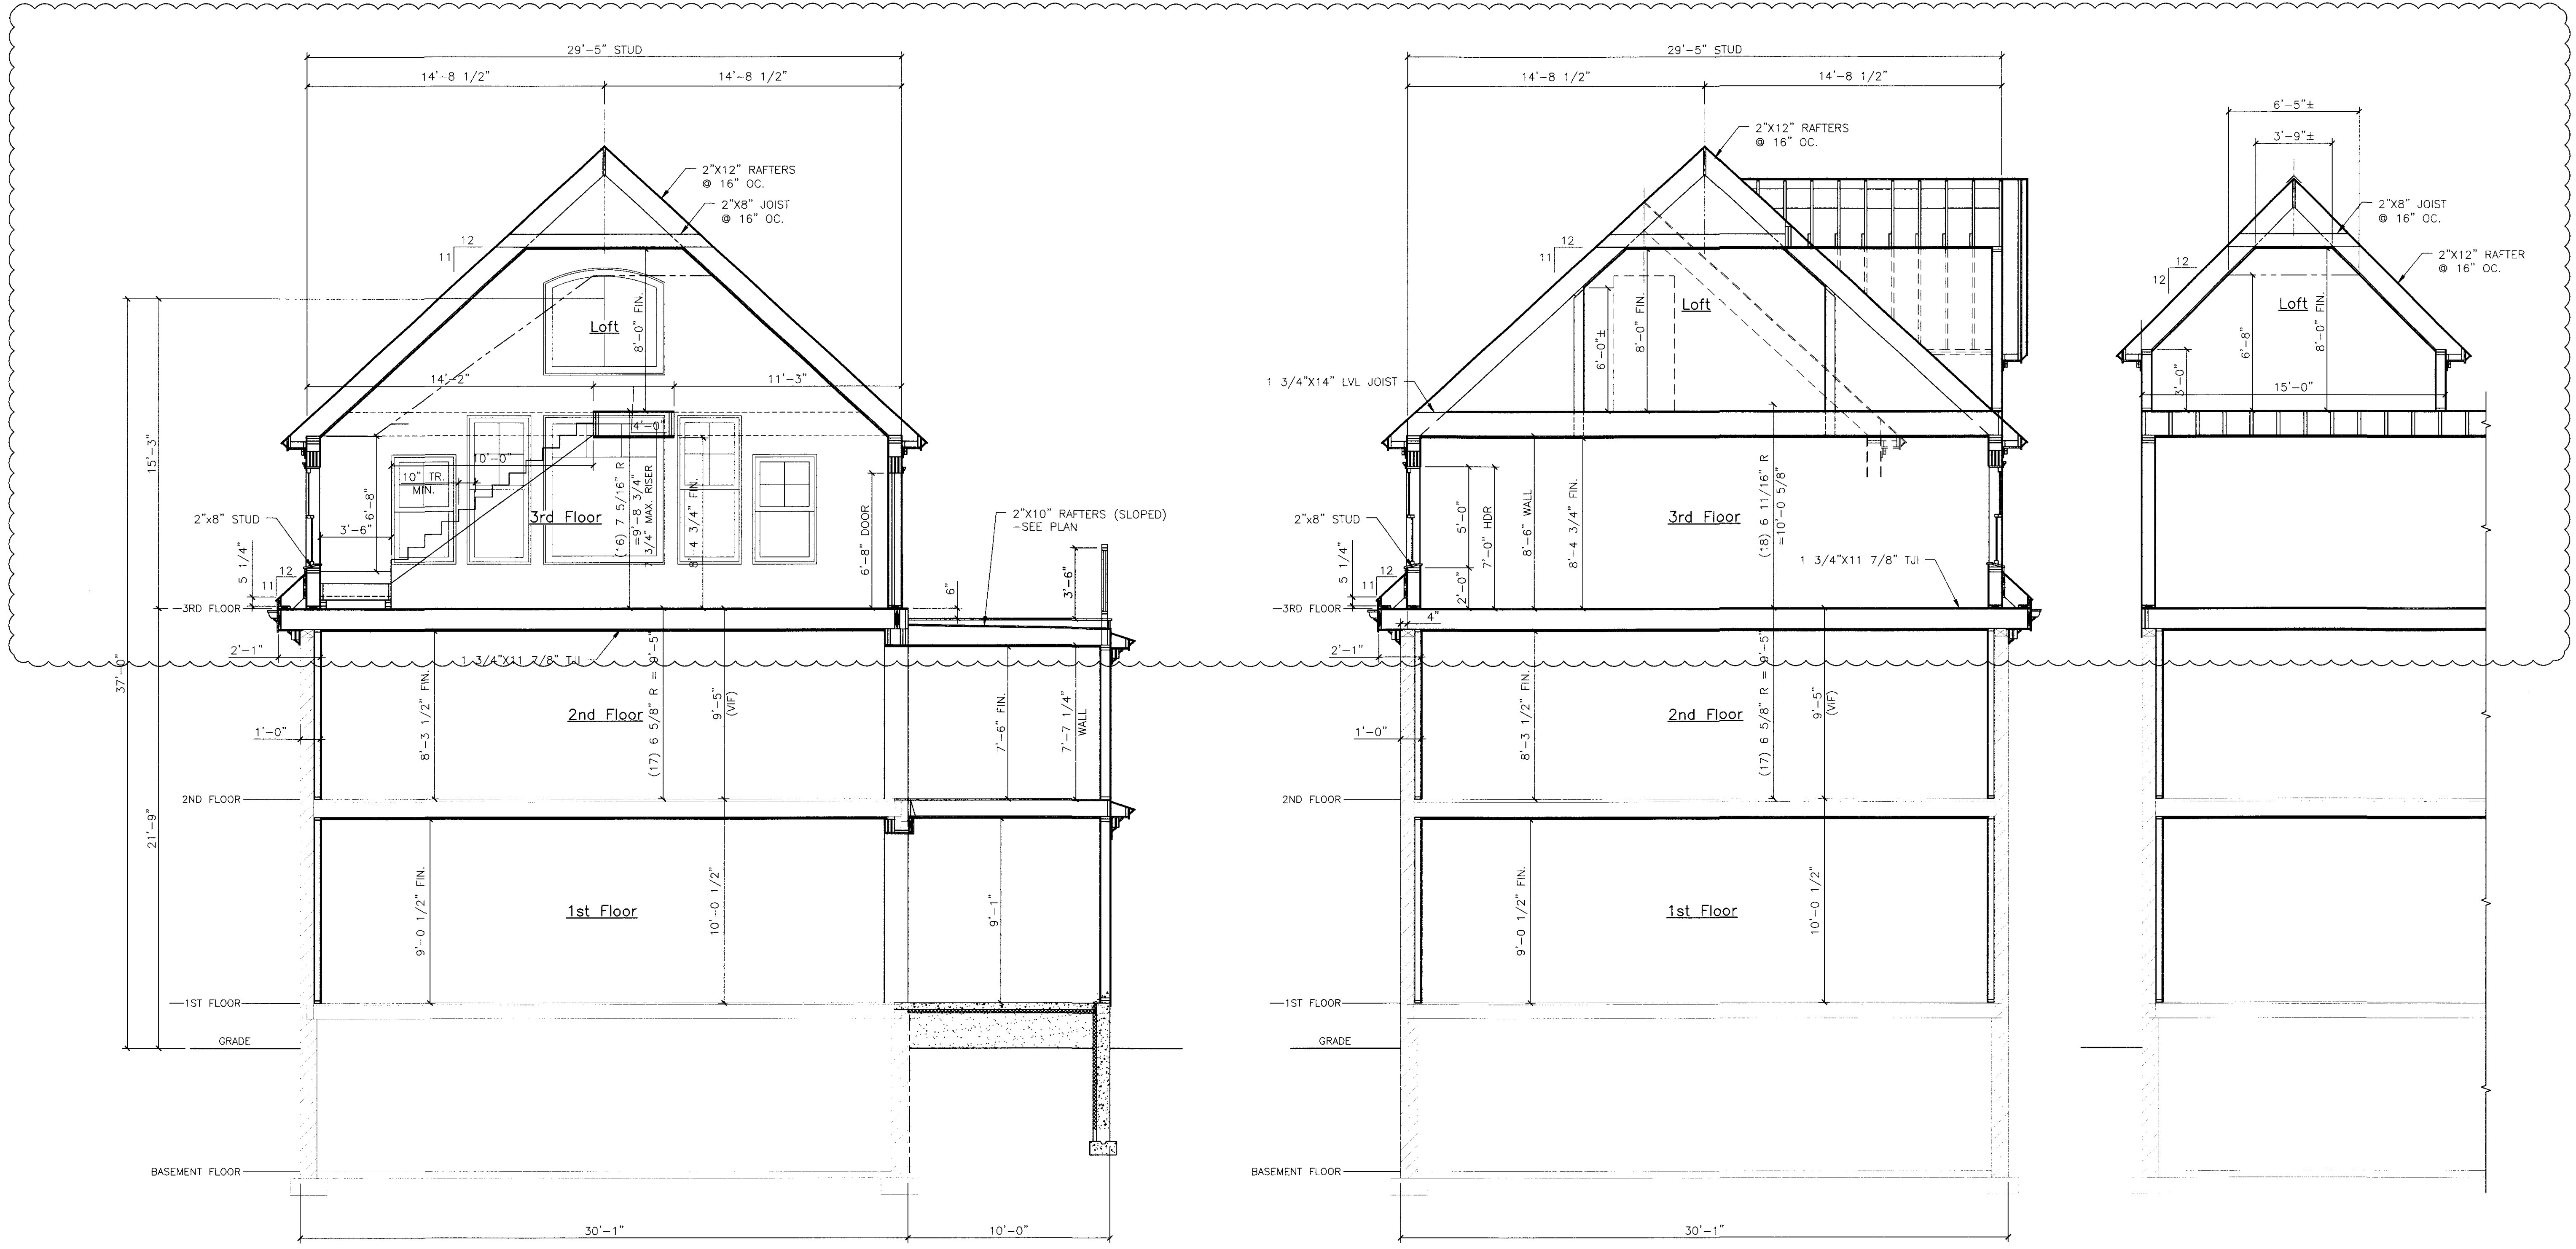

GRANT HAYS
ASSOCIATES
ARCHITECTURE & INTERIOR DESIGN
P.O. BOX 6179 FALMOUTH MAINE 04105
207.871.5900 www.granthays.com

Michael F. Hays

REV/NO/ DATE
12.25.2015
06.09.2017

PROJECT NAME

3 UNIT APARTMENT BUILDING
162 EASTERN PROMENADE
162 EASTERN PROMENADE L.L.C.
162 EASTERN PROMENADE
PORTLAND, MAINE 04101

1/2 SHEET

BUILDING SECTION

DATE
19 OCT 2015
SCALE
1/4"=1'-0"
DRAWN
JAM/MFH
JOB NO.
150815

1/2 SHEET

A8

A SECTION
SCALE: 1/4"=1'-0"

B SECTION
SCALE: 1/4"=1'-0"

C SECTION
SCALE: 1/4"=1'-0"