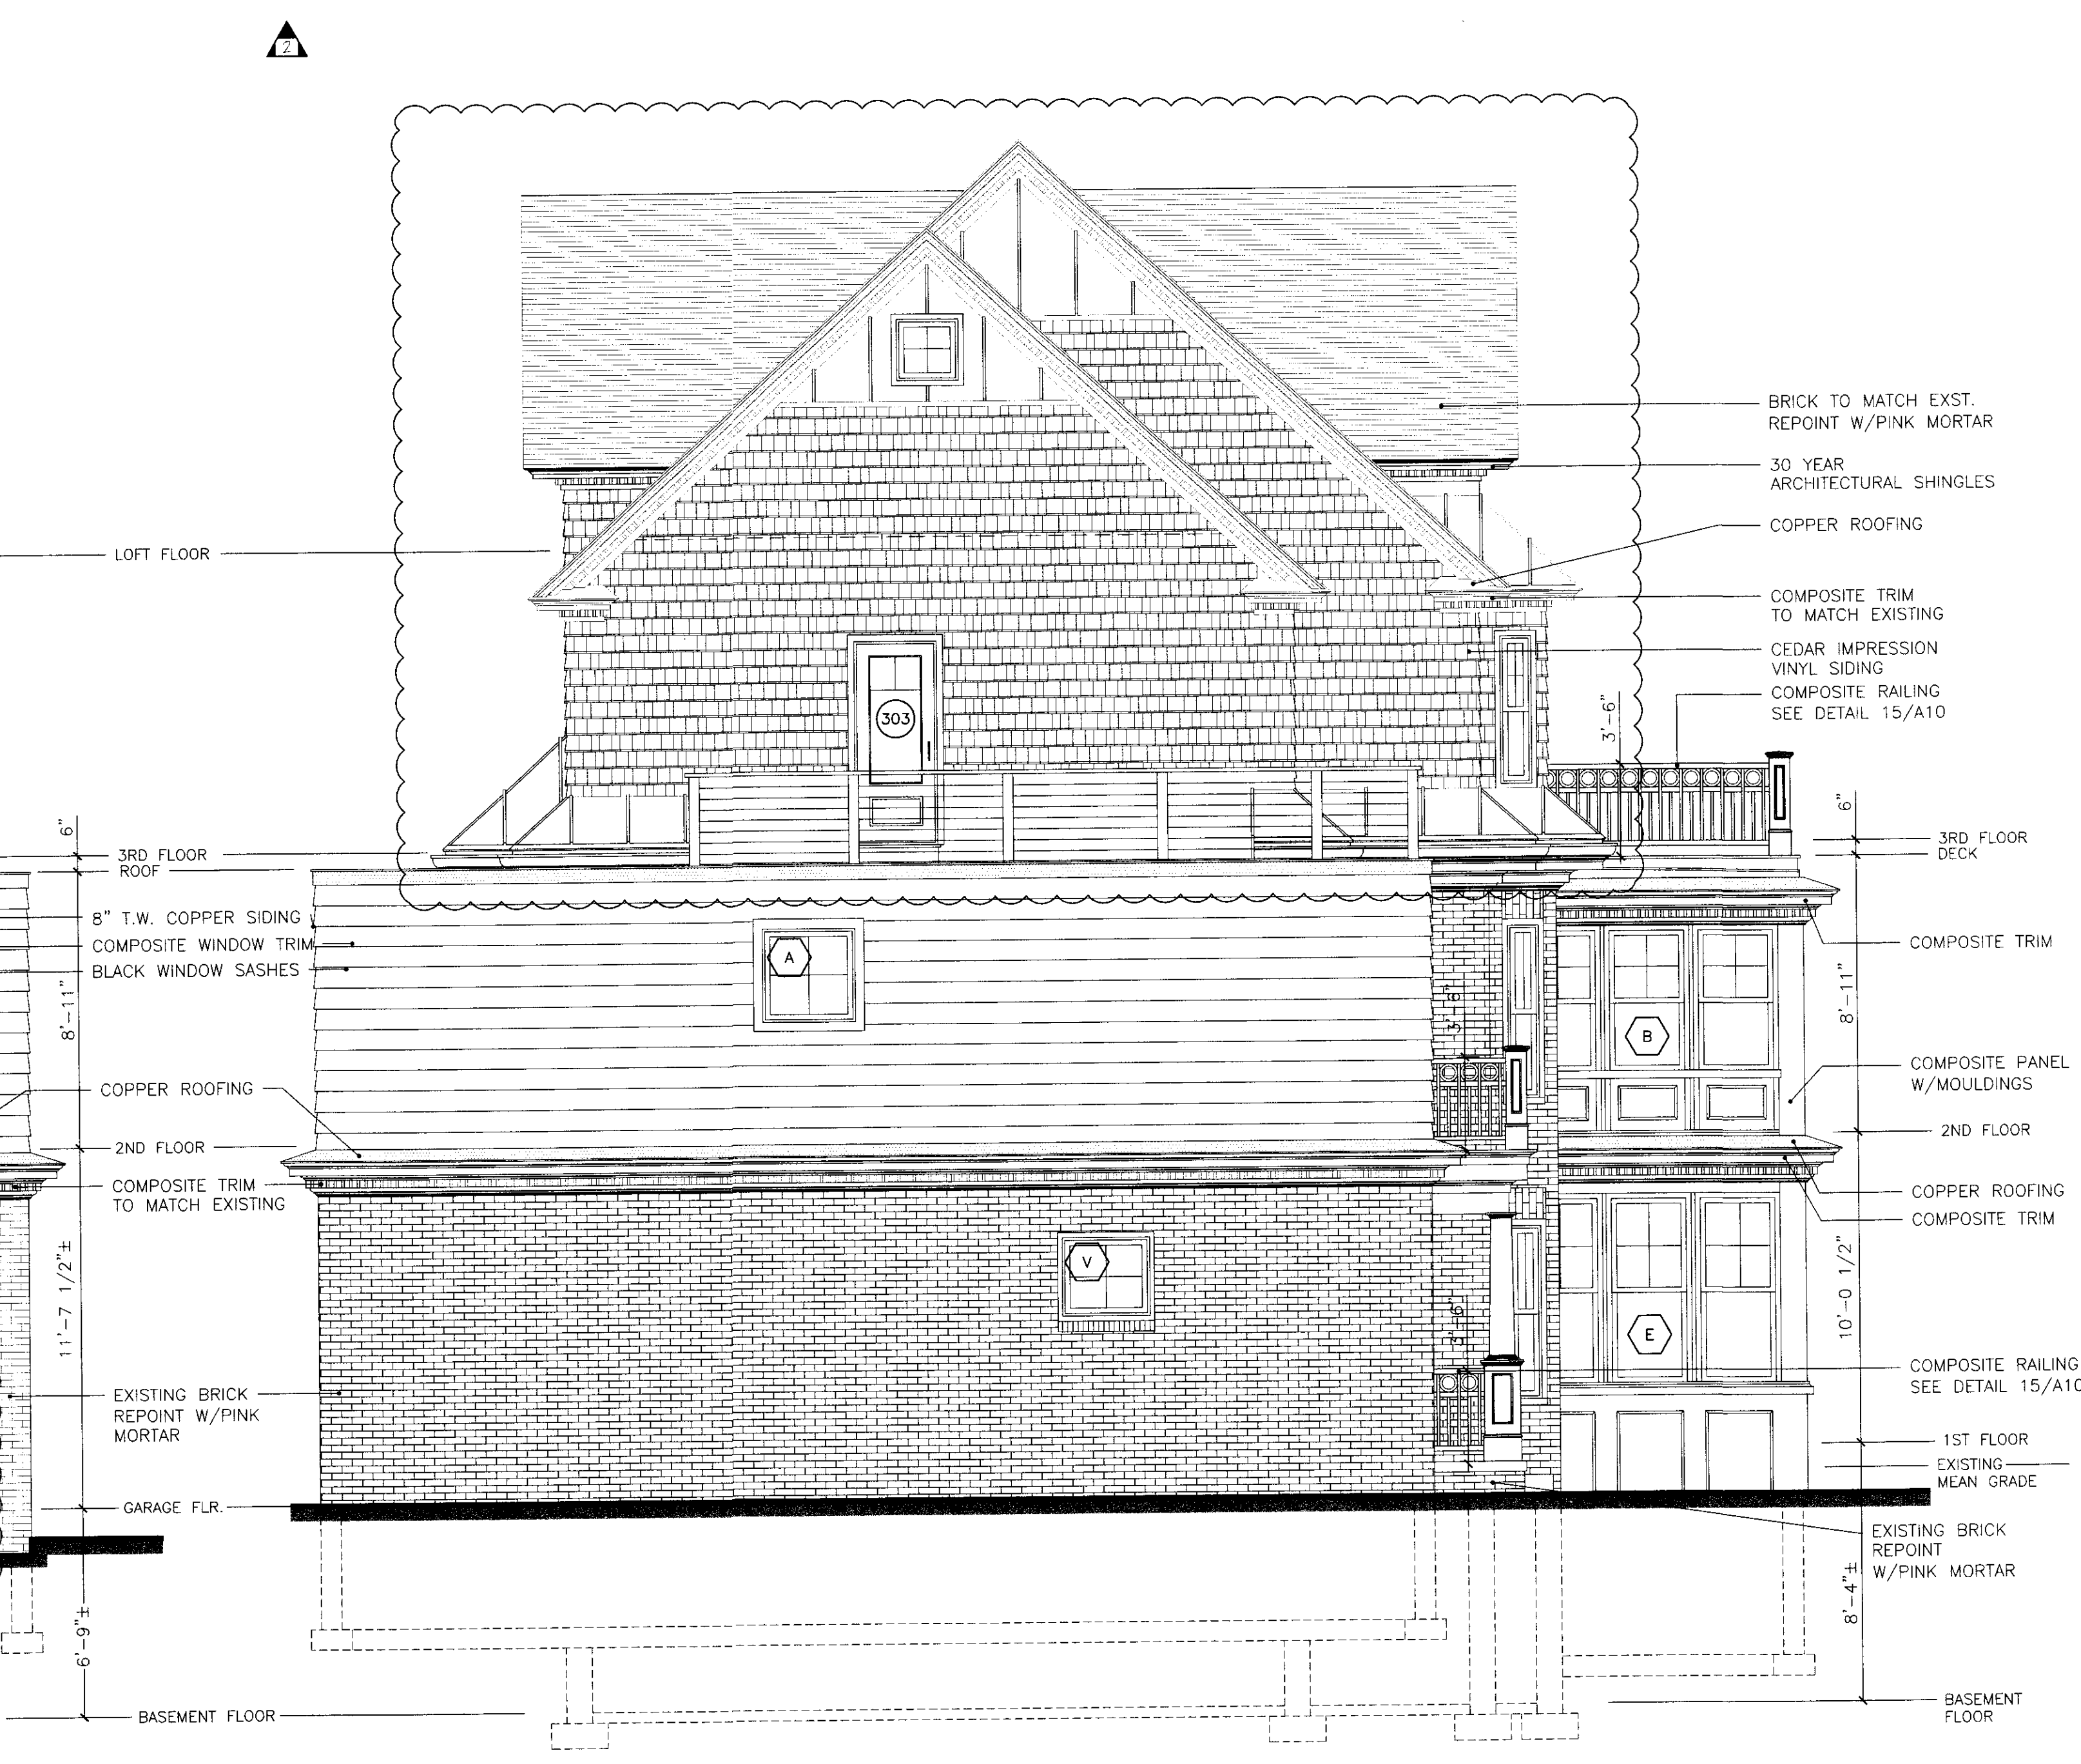

NORTH SIDE ELEVATION