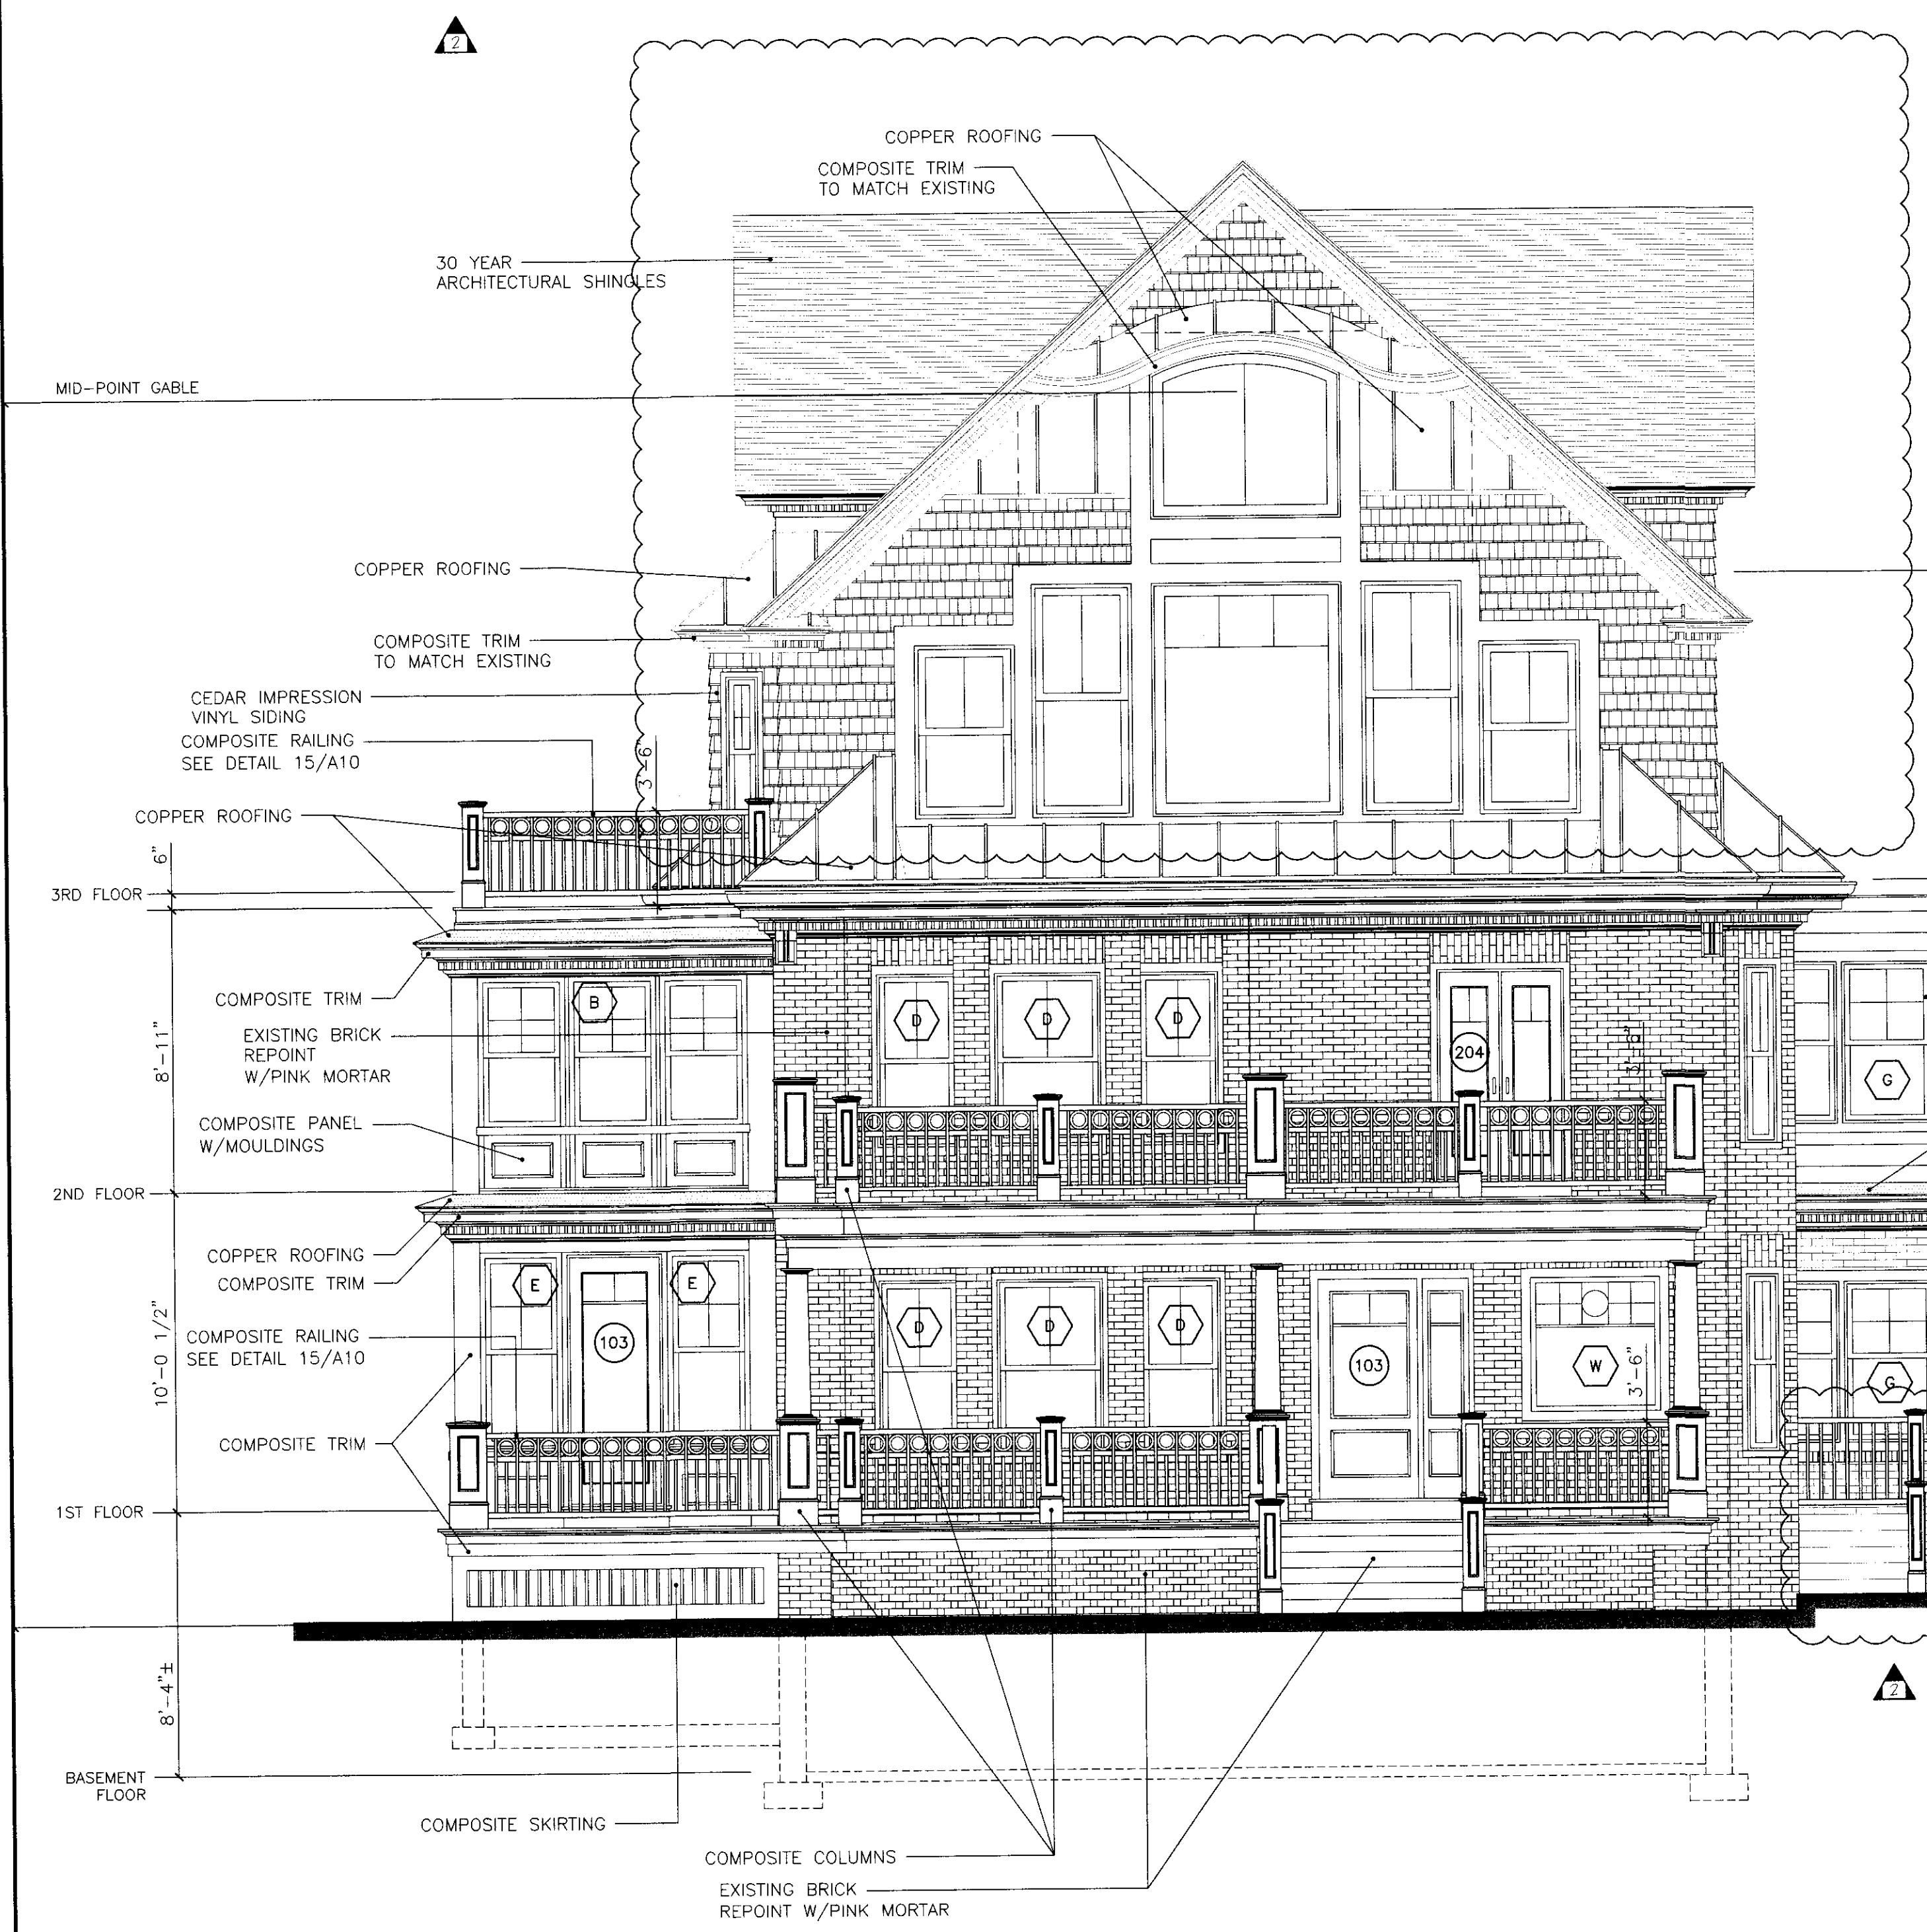

GRANT HAYS
ASSOCIATES

ARCHITECTURE & INTERIOR DESIGN
P.O. BOX 6179 FALMOUTH MAINE 04105
207.871.5900 www.granthays.com

SCALE

Michael F. Hays

REVISIONS

▲ 12.25.2015
▲ 06.09.2017

PROJECT NAME

3 UNIT APARTMENT BUILDING
162 EASTERN PROMENADE
162 EASTERN PROMENADE L.L.C.
162 EASTERN PROMENADE
PORTLAND, MAINE 04101

SHEET

EASTERN PROMENADE
& NORTH SIDE
ELEVATIONS

DATE
19 OCT 2015

SCALE
1/4"=1'-0"

DRAWN
JAM/MFH

JOB NO.
150815

SHEET

A3

EASTERN PROMENADE ELEVATION