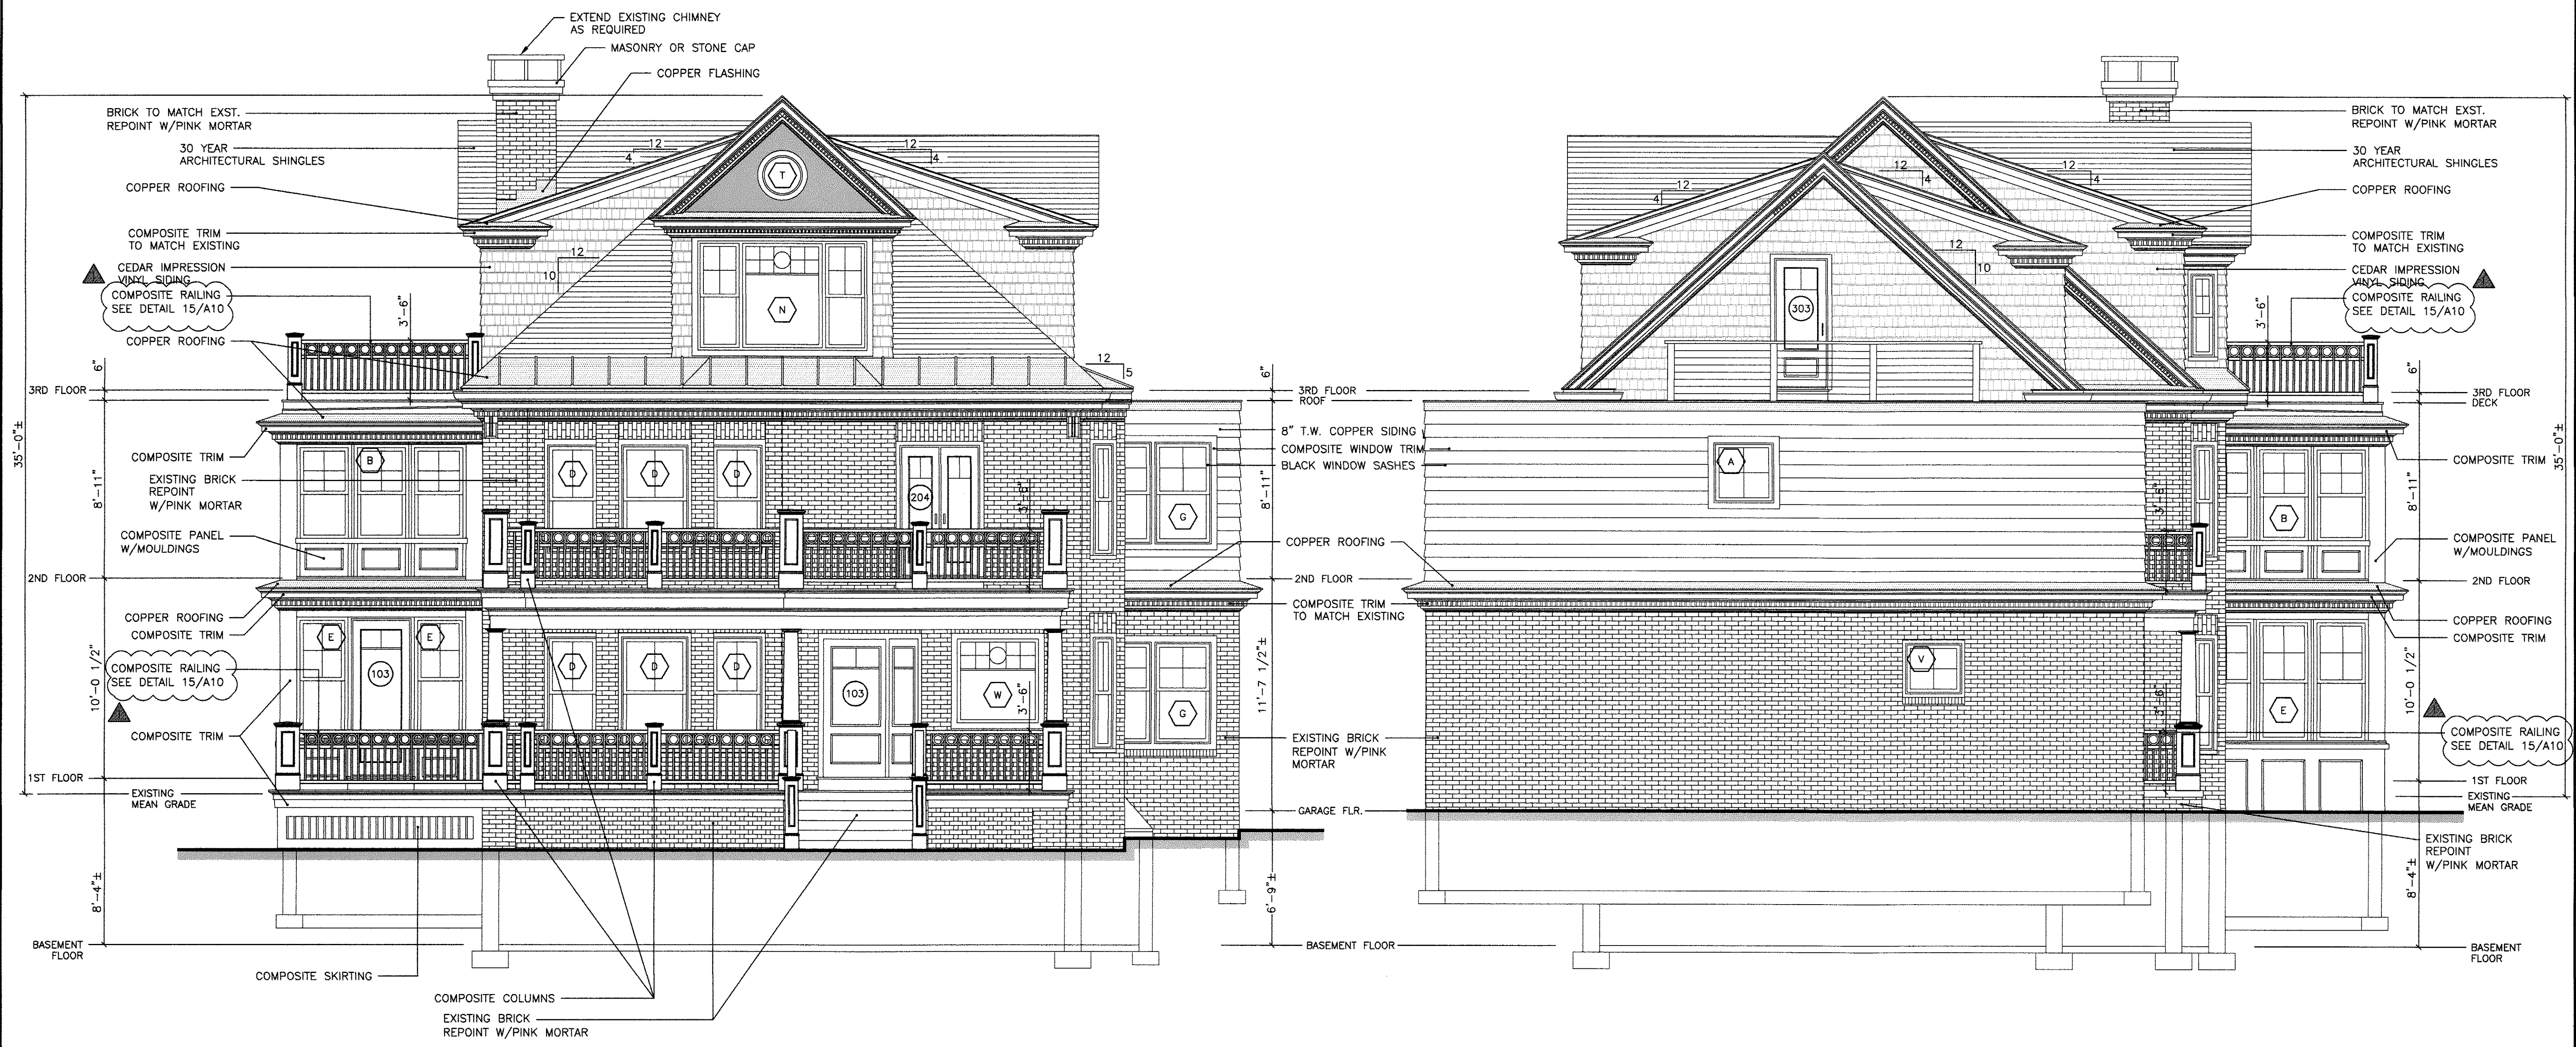

GRANT HAYS
ASSOCIATES

SEAL

Michael F. Hays
REV/10/15

▲ 12.29.2015

PROJECT NAME

3 UNIT APARTMENT BUILDING
162 EASTERN PROMENADE
162 EASTERN PROMENADE
PORTLAND, MAINE 04101

SHEET

EASTERN PROMENADE
& NORTH SIDE
ELEVATIONS

DATE
19 OCT 2015

SCALE
1/4"=1'-0"

DRAWN
JAM/MFH

JOB NO.
150815

SHEET

A3

COPYRIGHT
REPRODUCTION OR REVUE OF THIS
DOCUMENT WITHOUT WRITTEN
PERMISSION FROM GRANT HAYS
ASSOCIATES IS PROHIBITED.

EASTERN PROMENADE ELEVATION

NORTH SIDE ELEVATION