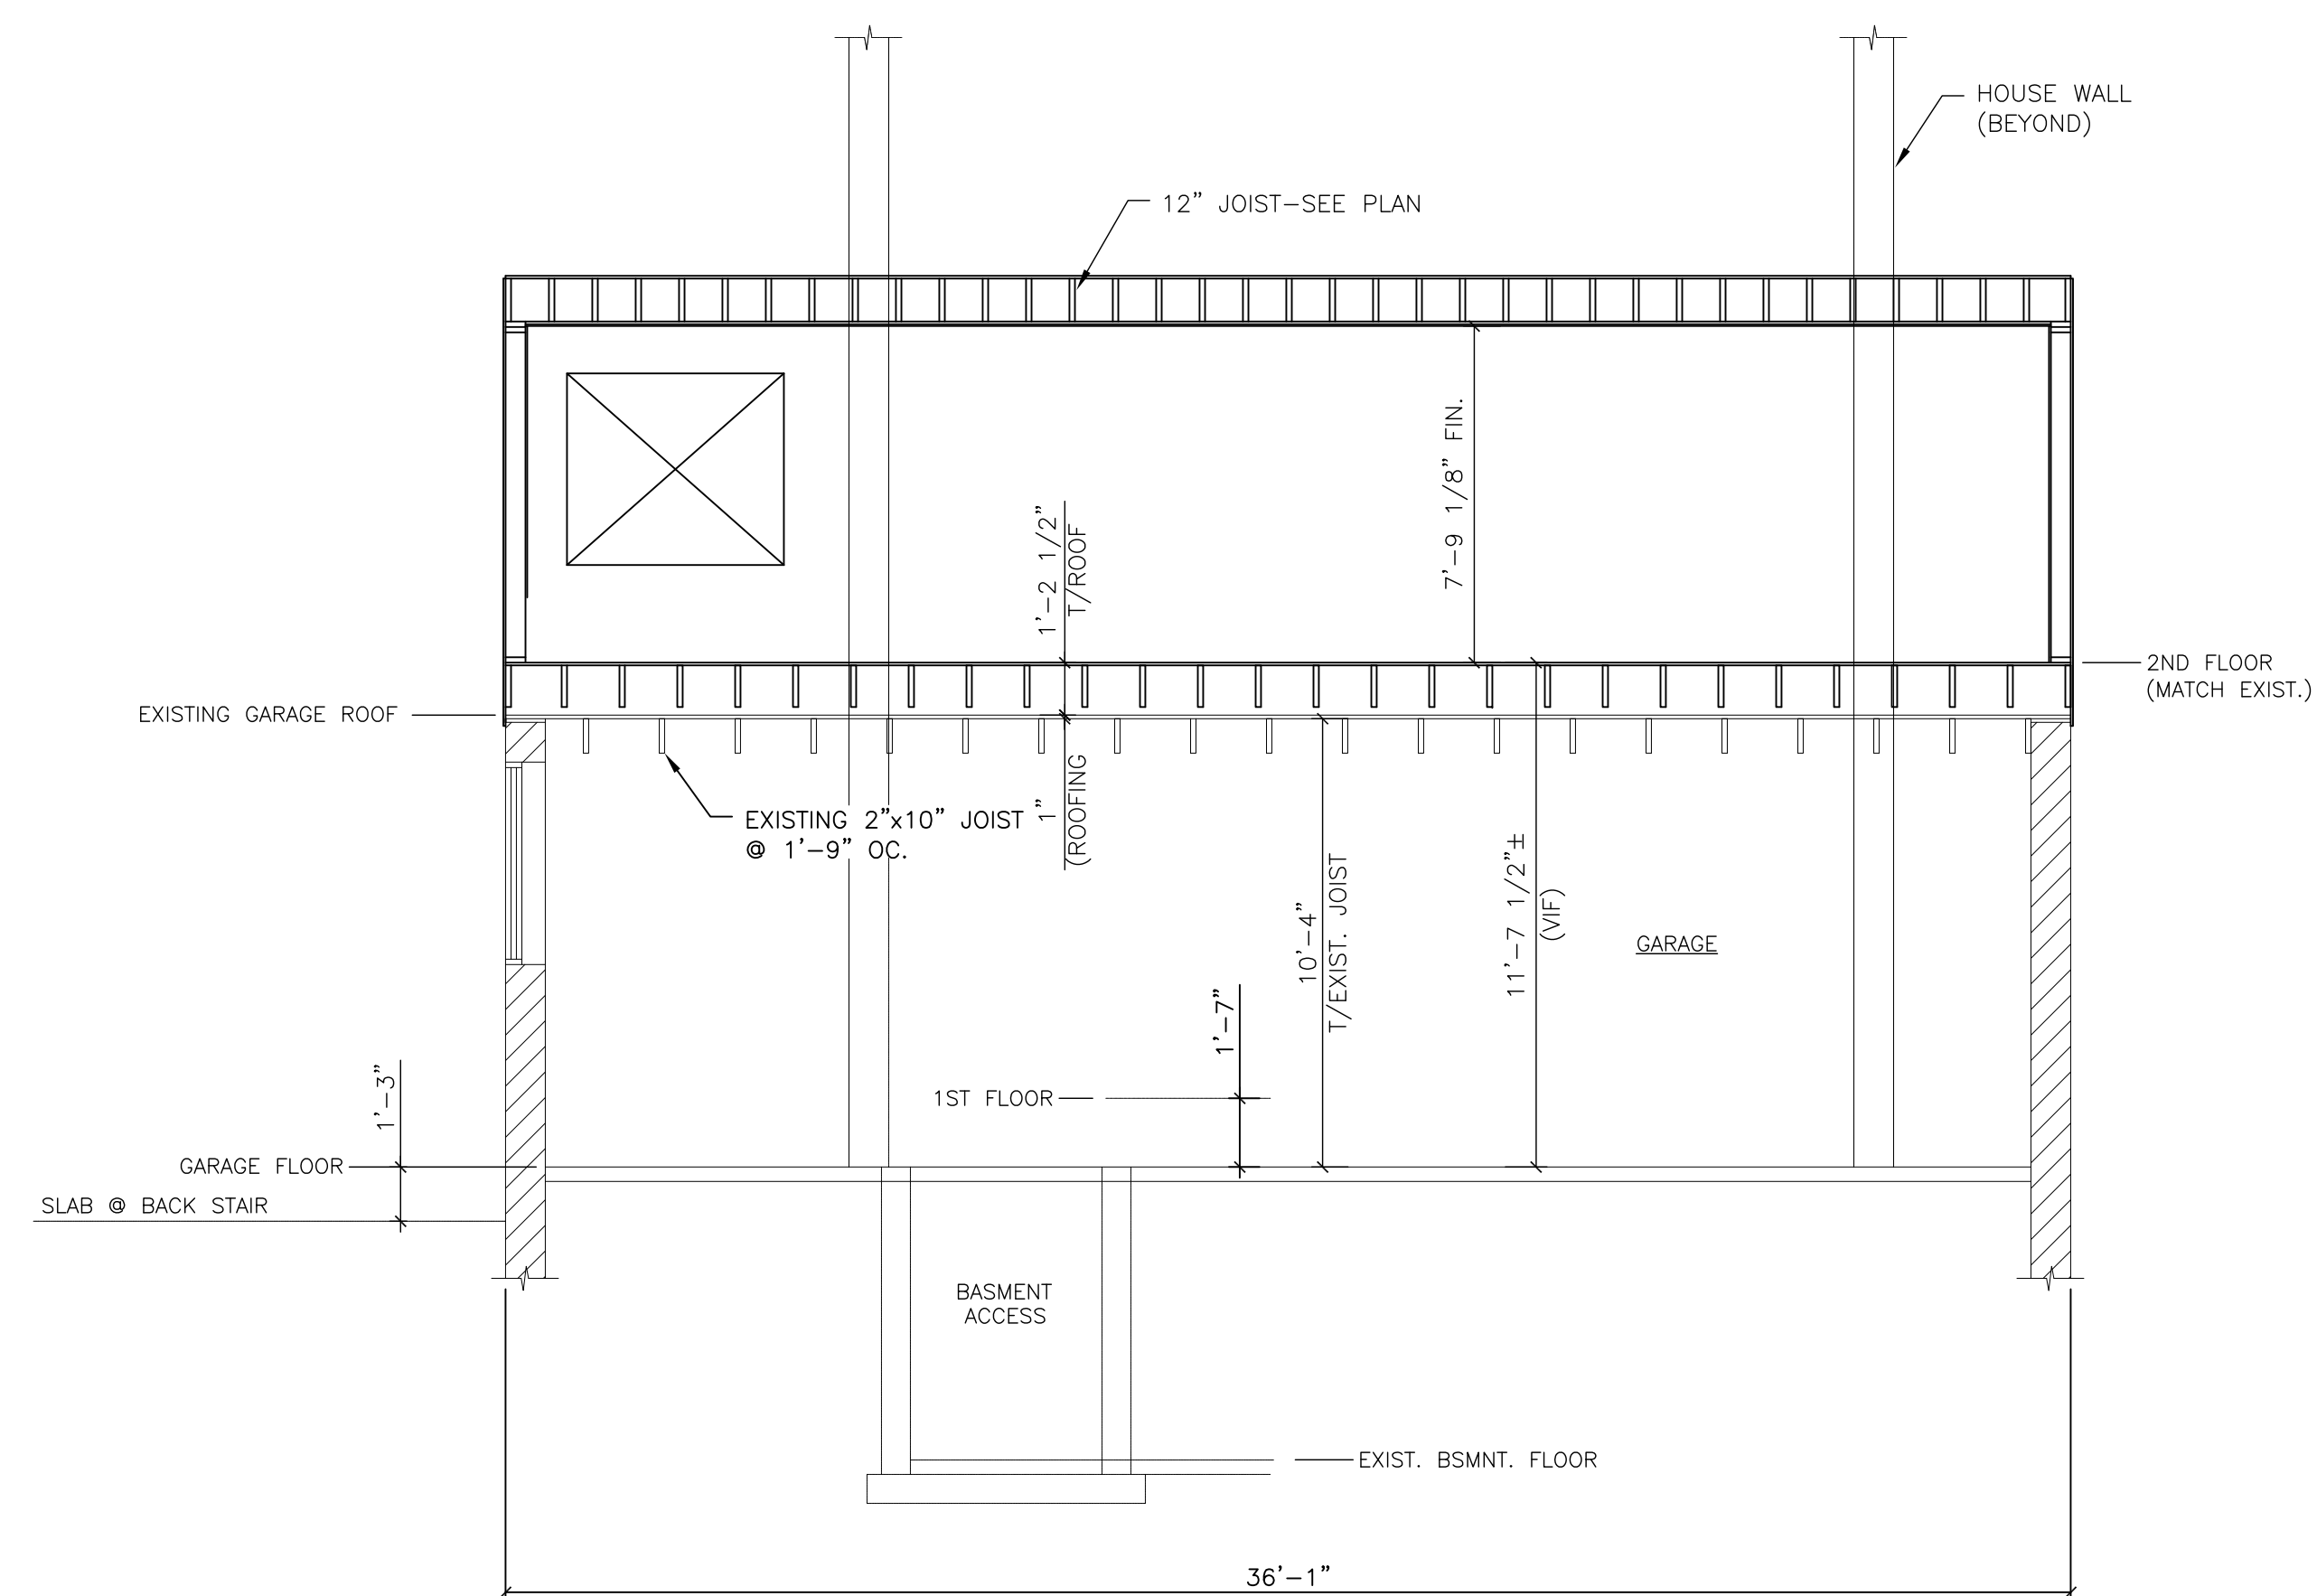

GRANT HAYS
ASSOCIATES

DATE

REVISION

PROJECT NAME

3 UNIT APARTMENT BUILDING
162 EASTERN PROMENADE

162 EASTERN PROMENADE LLC.
162 EASTERN PROMENADE
PORTLAND, MAINE 04101

SHEET

BUILDING SECTION

DATE
19 OCT 2015

SCALE
1/4"=1'-0"

DRAWN
JAM/MFH

JOB NO.
150815

SHEET

A11

COPYRIGHT
REPRODUCTION OR USE OF THIS
DOCUMENT WITHOUT WRITTEN
PERMISSION FROM GRANT HAYS
ASSOCIATES IS PROHIBITED.

F
A5 SECTION
SCALE: 1/4"=1'-0"