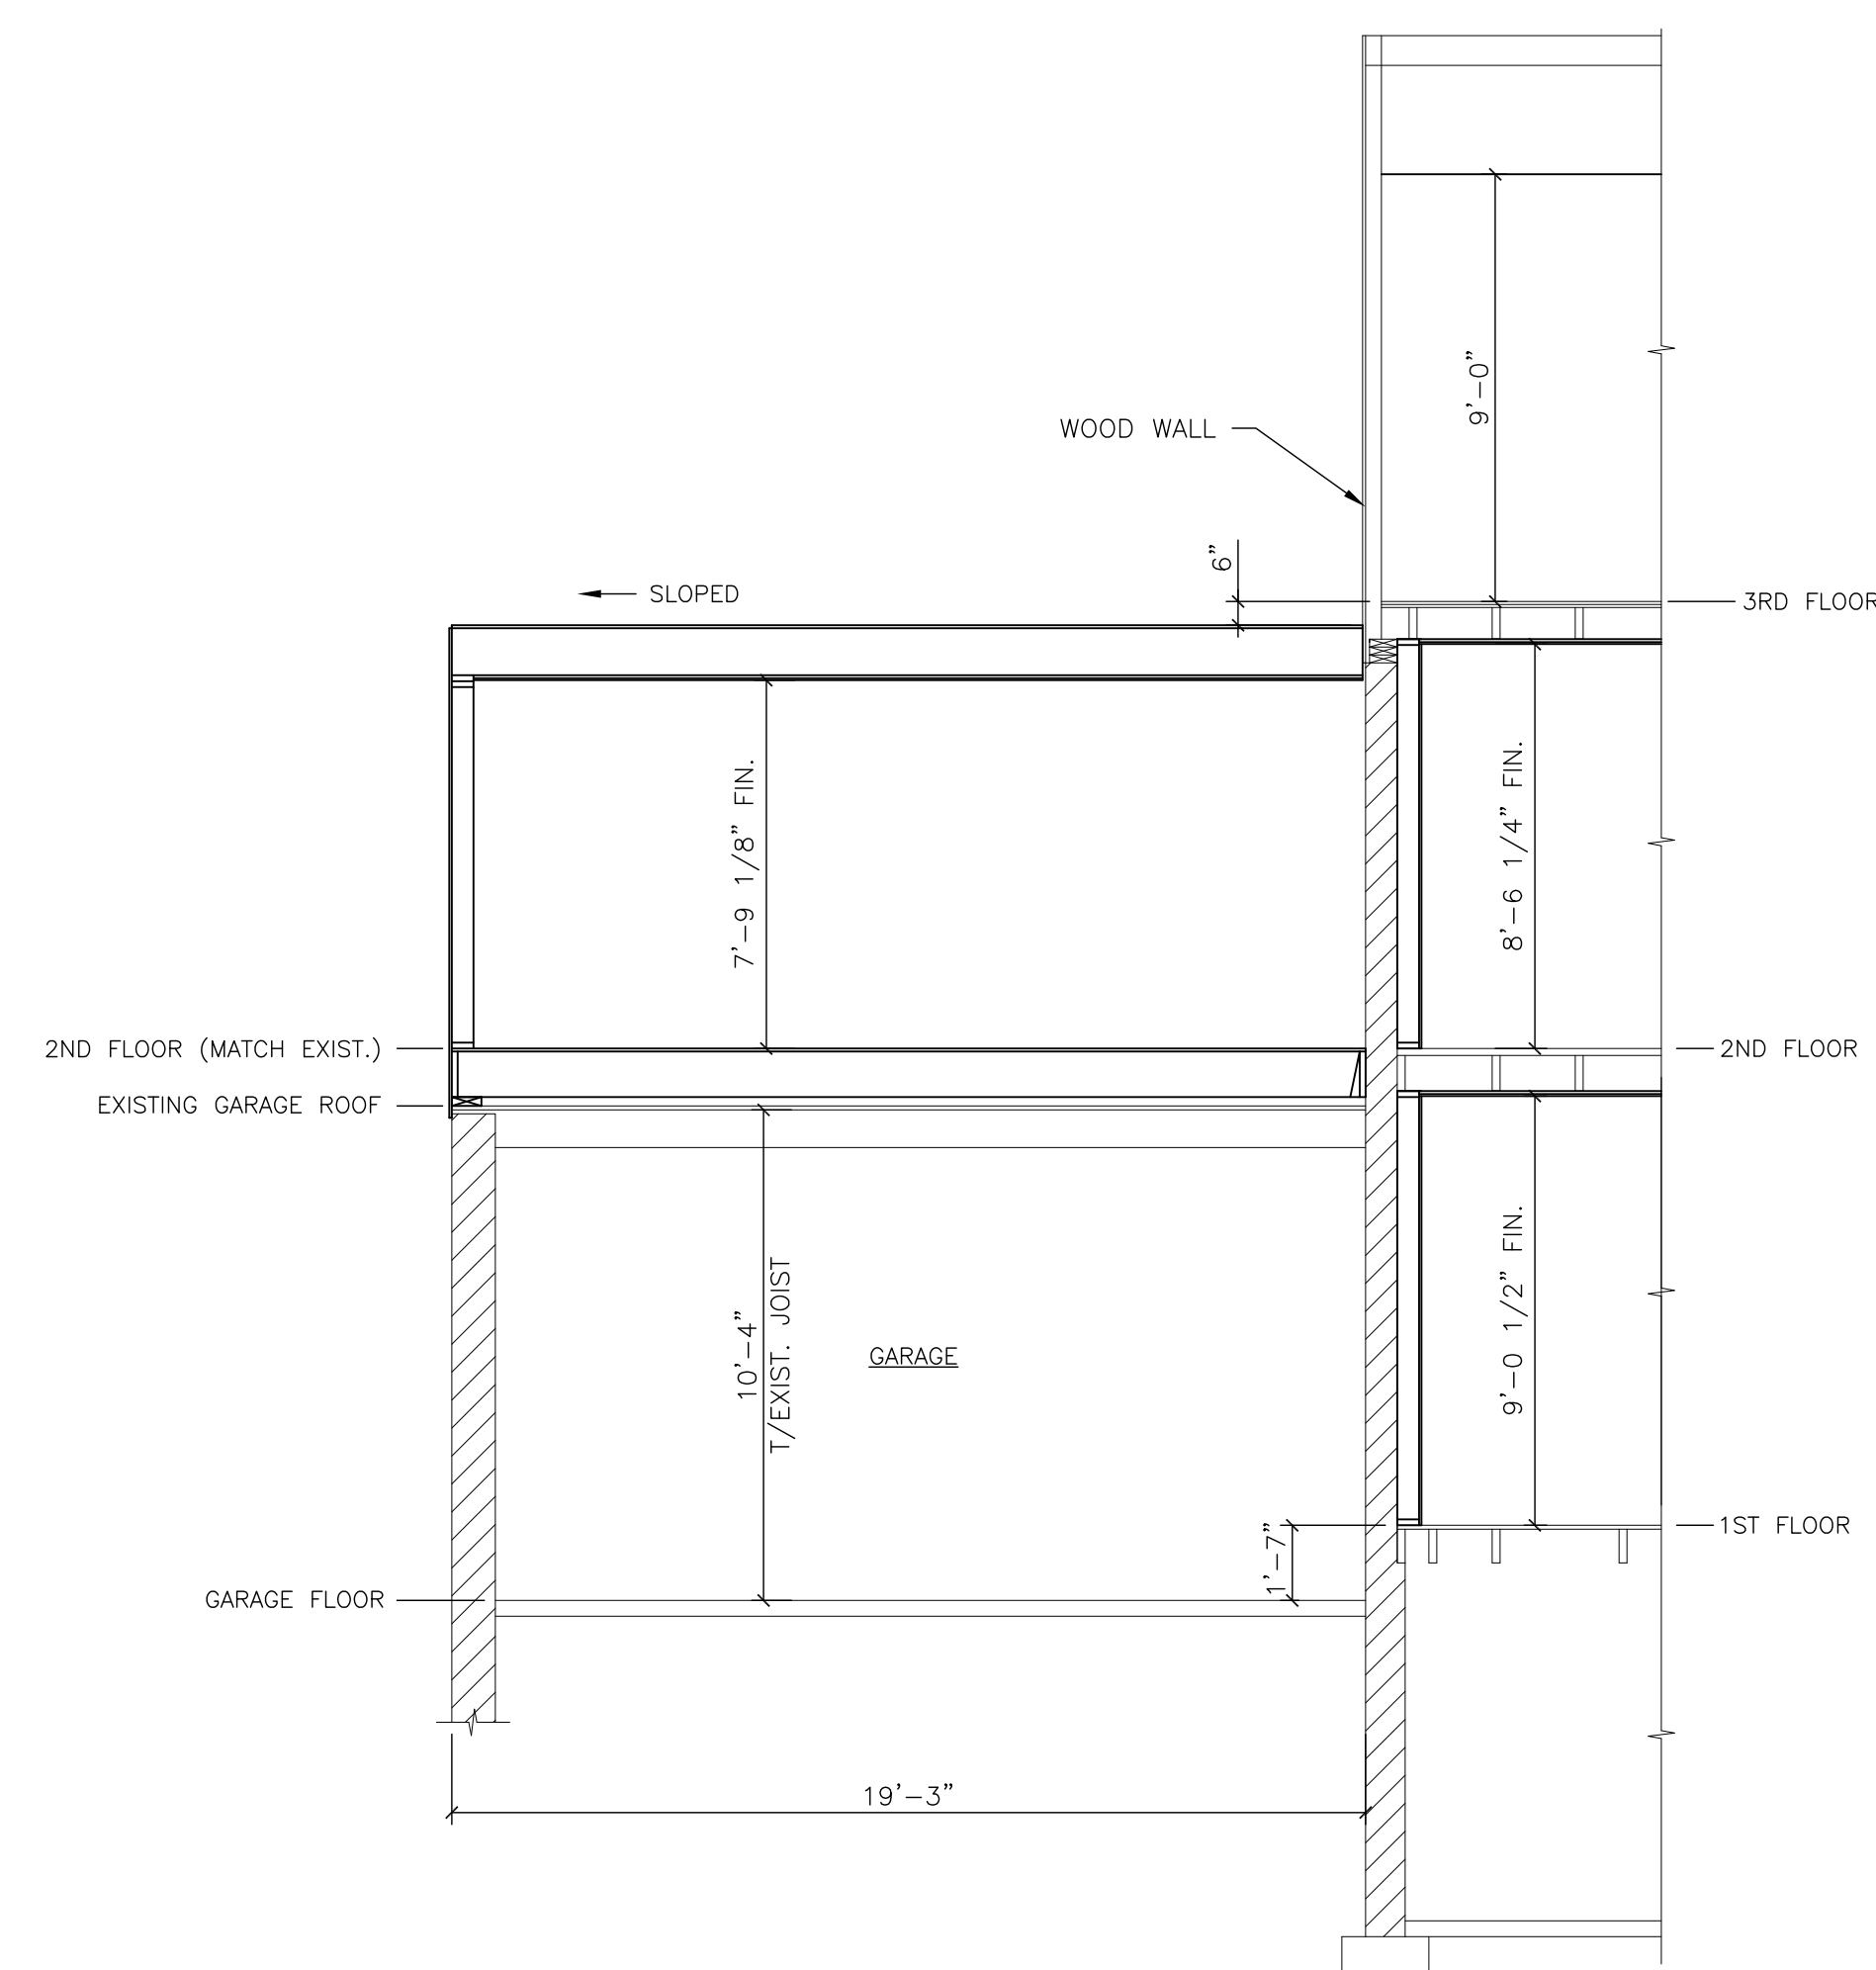

G
A5 SECTION
SCALE: 1/4"=1'-0"