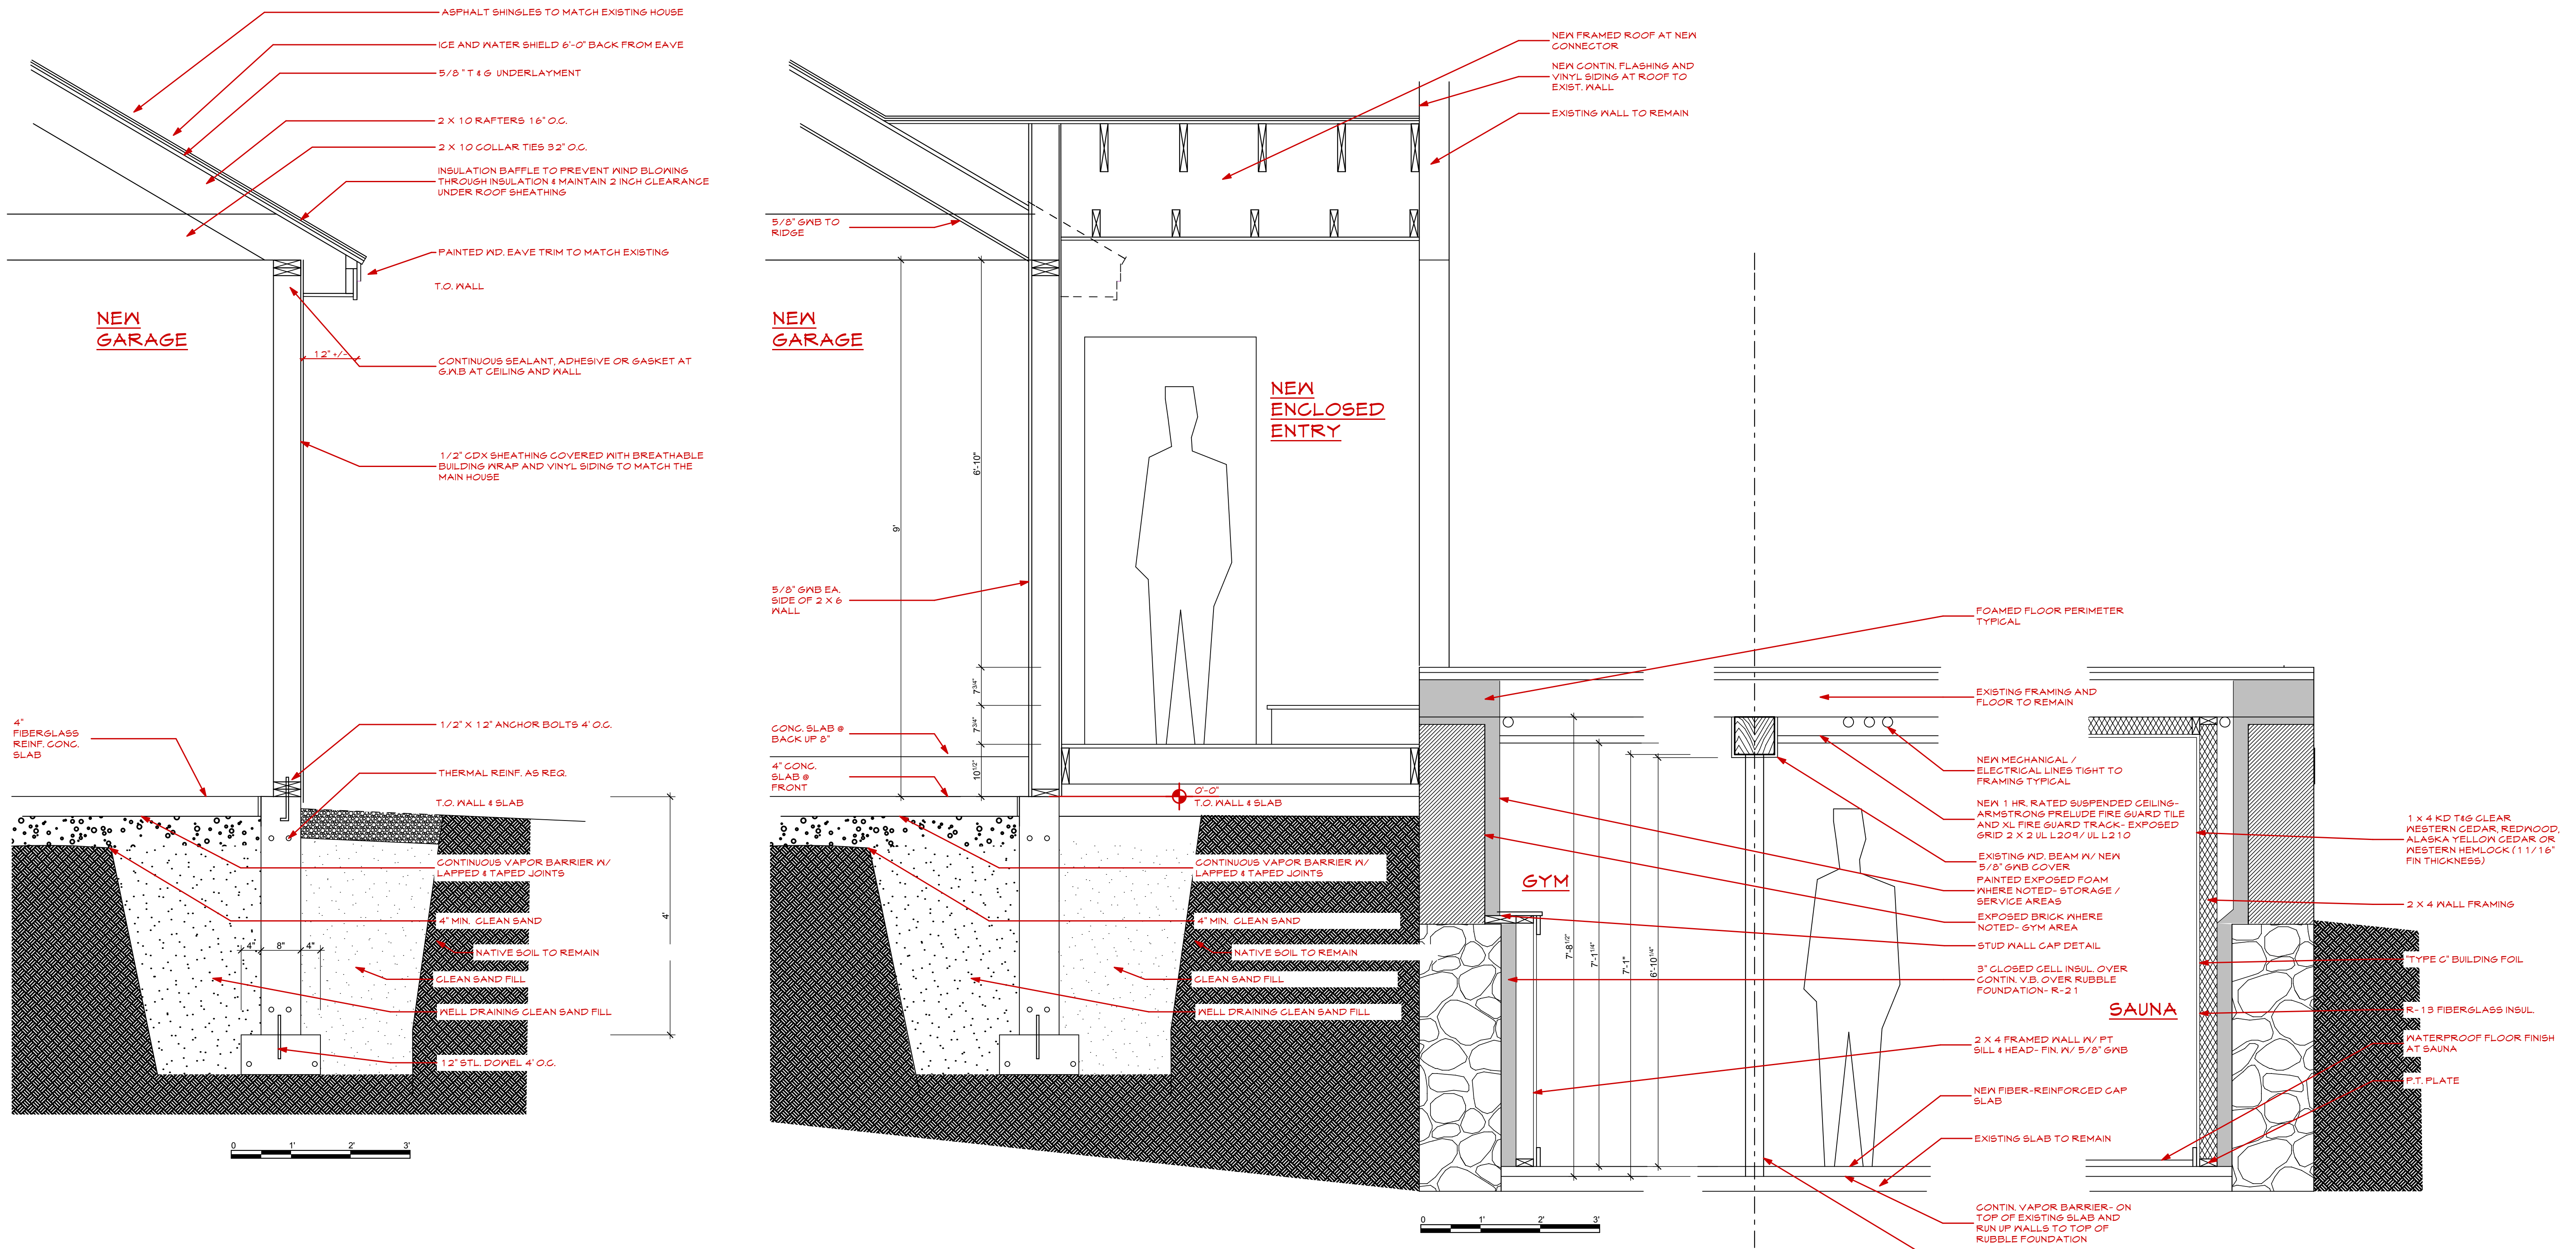

MARK	DESCRIPTION
	DESIGN PRICING SET
DATE: 7.10.14	
DATE: 7.10.14	
CHECKED BY: JAD	
DRAWN BY: JAD	
JOB:	
SHEET TITLE:	
WALL SECTIONS	

DATE: 7.10.14
CHECKED BY: JAD
DRAWN BY: JAD
JOB:
SHEET TITLE:
WALL SECTIONS

1 WALL SECTIONS
 A-301 SCALE: 3/4" = 1'-0"