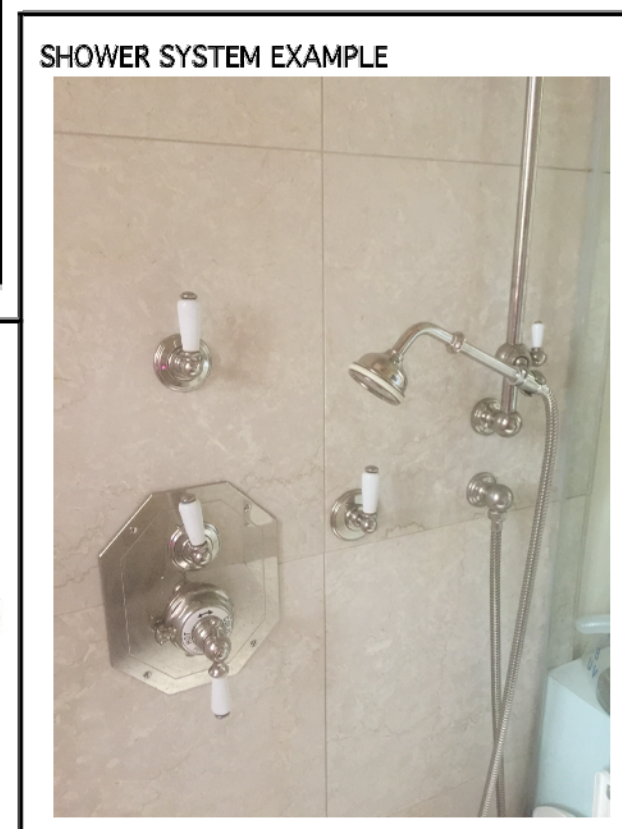

DISHWASHER MIELE #G4975SCViSFAM STAINLESS STEEL W/HIDDEN CONTROL PANEL	FREEZER KENMORE #22442 13.8 CU. FT. WHITE

PLUMBING FIXTURE SCHEDULE							27-Mar-17
ROOM	FIXTURE	MANUFACTURE	MODEL	MODEL #	COLOR	NOTES	
JEAN'S BATH	SHOWER DRAIN	TBD	TBD		POLISHED CHROME	COVERPLATE	
JEAN'S BATH	SHOWER SYSTEM	TBD	TBD			PROVIDE ALLOWANCE	
JEAN'S BATH	SINK FAUCET	VAN DYKE'S RESTORERS	WIDESPREAD LAVATORY FAUCET	209786	POLISHED CHROME		
JEAN'S BATH	TOILET	TOTO	COMMERCIAL ADA COMPLIANT FLOOR-MOUNTED TOILET W/CEFIONTECT CERAMIC GLAZE	CT705ELNG	#01 COTTON	W/TMT1NNC-32 1.6GPF MANUAL FLUSH VALVE CUT DOWN PIPE- DISCUSS WITH PLUMBER, SEE DRAWINGS	
JEAN'S BATH	TOILET SEAT	TOTO	COMMERCIAL SEAT	SC534	#01 COTTON		
KITCHEN	FAUCET	GROHE	EURODISC SINGLE-LEVER SINK MIXER 1/2"	33330DC1	SUPERSTEEL		
KITCHEN	SINK	CUSTOM	-	-	STAINLESS STEEL	DEEP SINGLE BASIN TO FIT HOLE IN COUNTER	

WC SINK FAUCET VAN DYKE'S RESTORERS WIDESPREAD LAVATORY FAUCET #209786 POLISHED CHROME	TOILET TOTO COMMERCIAL ADA COMPLIANT FLOOR-MOUNTED CT705ELNG #01 COTTON	TOILET FLUSH VALVE TOTO NON-HOLD OPEN TOILET FLUSHOMETER VALVE TMT1NNC POLISHED CHROME	TOILET SEAT TOTO COMMERCIAL SEAT SC534 #01 COTTON	KITCHEN SINK CUSTOM STAINLESS STEEL IN EXISTING COUNTER	KITCHEN SINK SPRAYER GROHE EURODISC #33330DC1 SUPERSTEEL

ANGELL RESIDENCE KENYON C. BOLTON III & ASSOCIATES 100 GARDEN STREET, CAMBRIDGE, MA 617.547.4440	DESCRIPTION ESTIMATING DOCUMENTS	DATE 03.27.2017	DRAWING TITLE SCHEDULES
	A-7