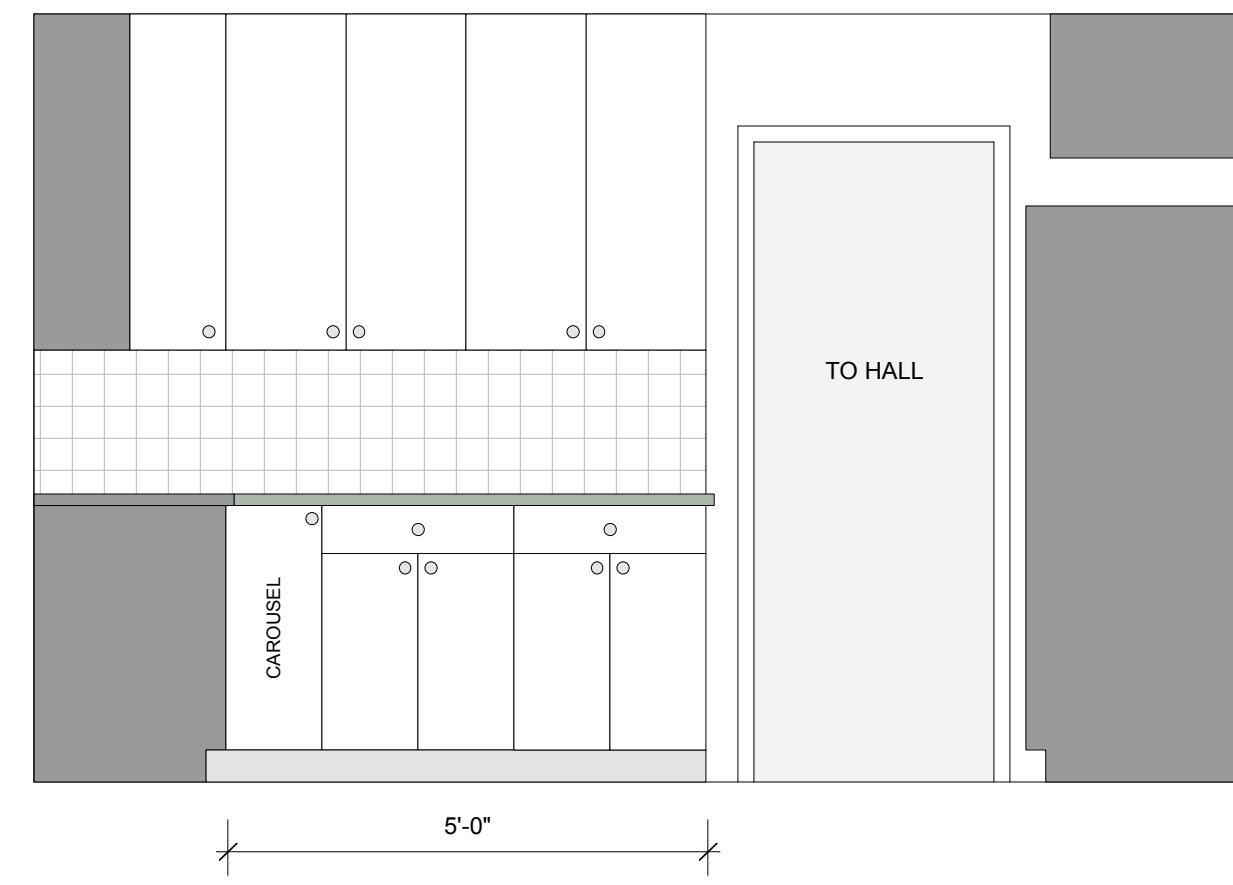

H. H. BENEDICT
ARCHITECT
217 SUGAR HOUSE RD
SHAFTSBURY, VT 05262
PHONE (802)375-1030
HHBARCHITECT@AOL.COM

KITCHEN EAST ELEVATION