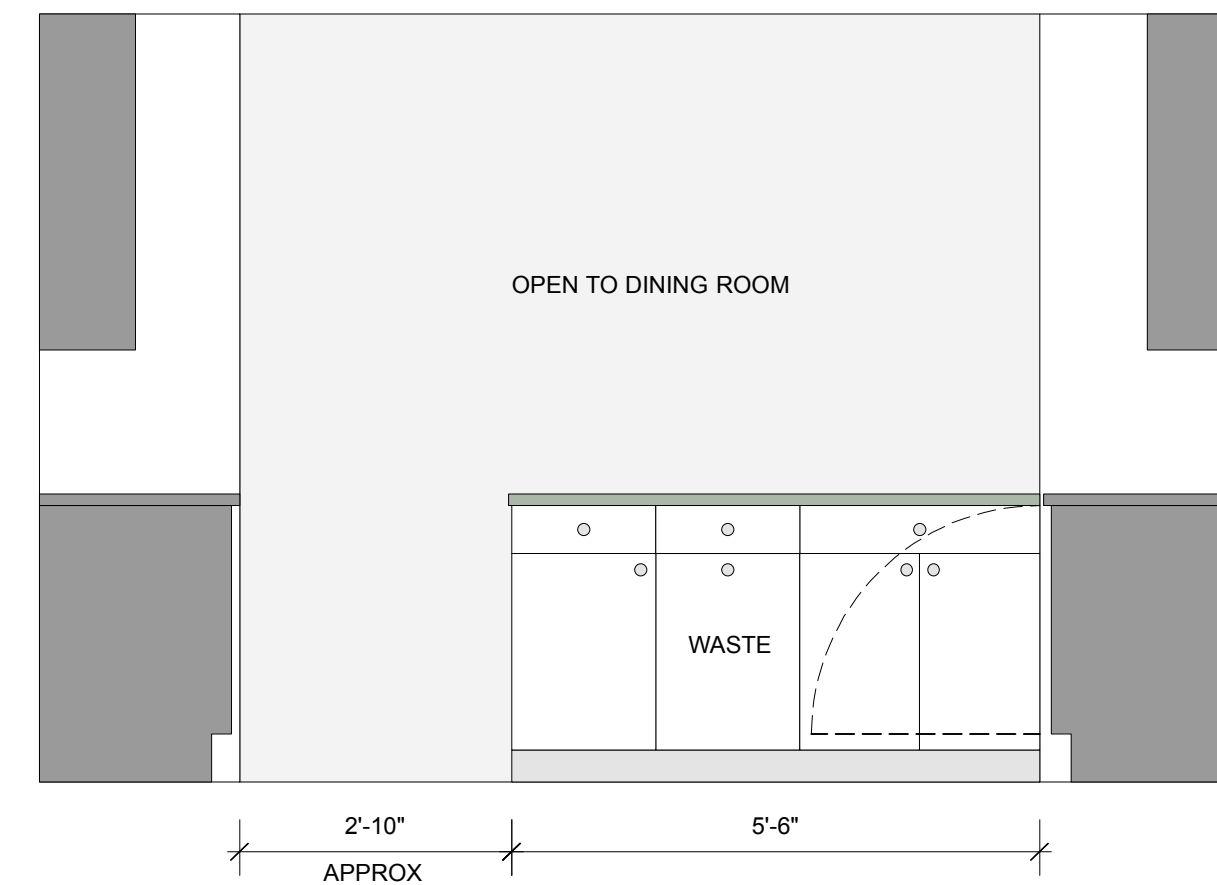

KITCHEN WEST ELEVATION