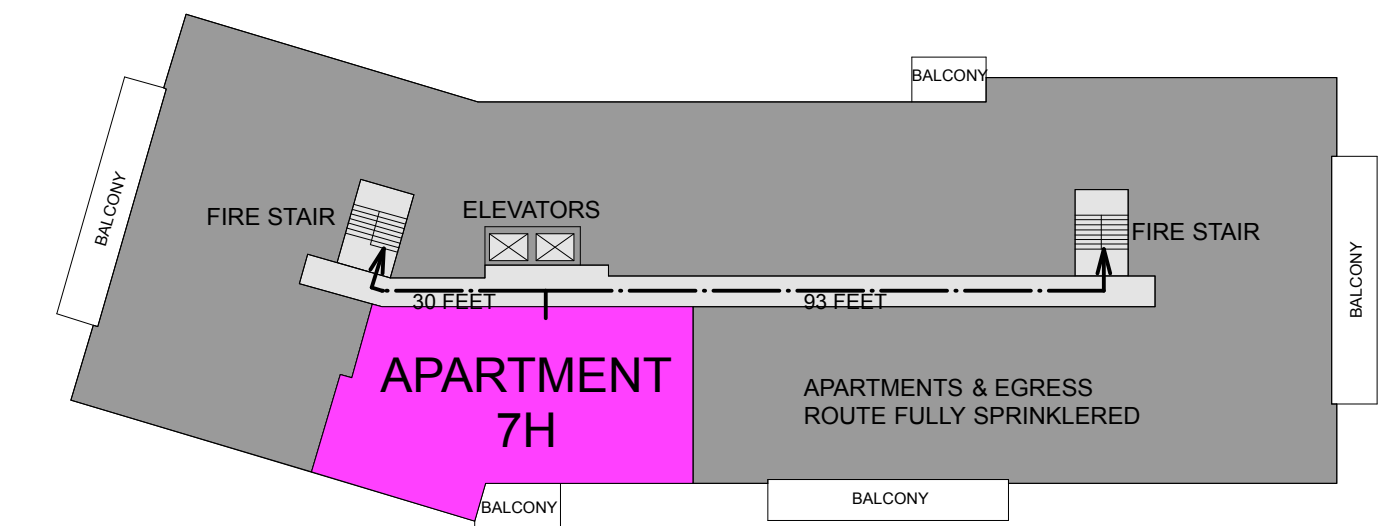

MASTER BATH EAST ELEVATION

MASTER BATH SOUTH ELEVATION

MASTER BATH WEST ELEVATION

MASTER BATH NORTH ELEVATION

ROBBINS
 APARTMENT 7H
 PORTLAND HOUSE
 45 EASTERN PROMENADE
 PORTLAND, MAINE

PLAN & ELEVATIONS
 SCALE: 1/4"= 1'-0" & 1/2"= 1'-0" & 1/32"