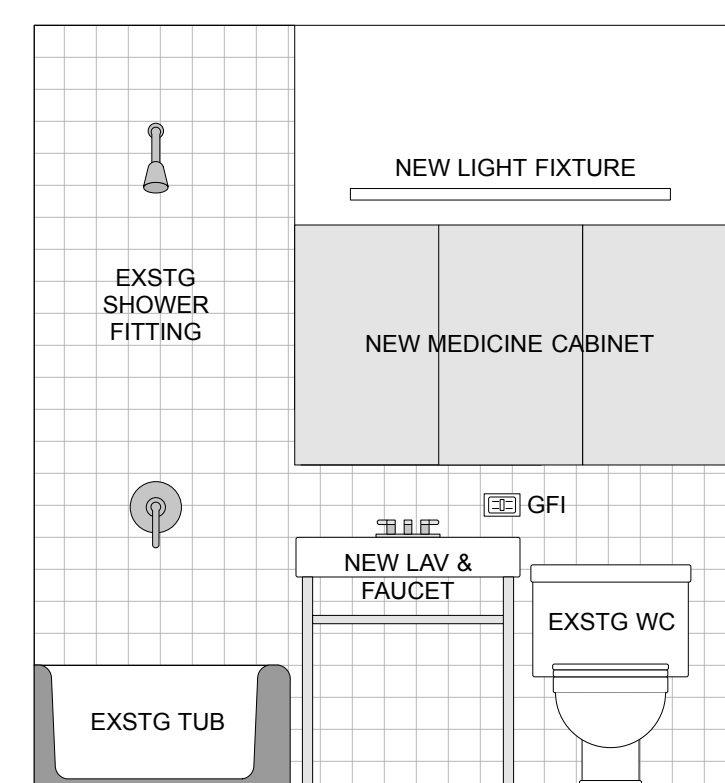

H. H. BENEDICT
 ARCHITECT
 217 SUGAR HOUSE RD
 SHAFTSBURY, VT 05262
 PHONE (802)375-1030
 HHBARCHITECT@AOL.COM

KITCHEN EAST ELEVATION

KITCHEN SOUTH ELEVATION

KITCHEN WEST ELEVATION

KITCHEN NORTH ELEVATION

MASTER BATH EAST ELEVATION

MASTER BATH SOUTH ELEVATION

MASTER BATH WEST ELEVATION

MASTER BATH NORTH ELEVATION

ROBBINS
 APARTMENT 7H
 PORTLAND HOUSE
 45 EASTERN PROMENADE
 PORTLAND, MAINE

PLAN & ELEVATIONS
 SCALE: 1/4"= 1'-0" & 1/2"= 1'-0" & 1/32"