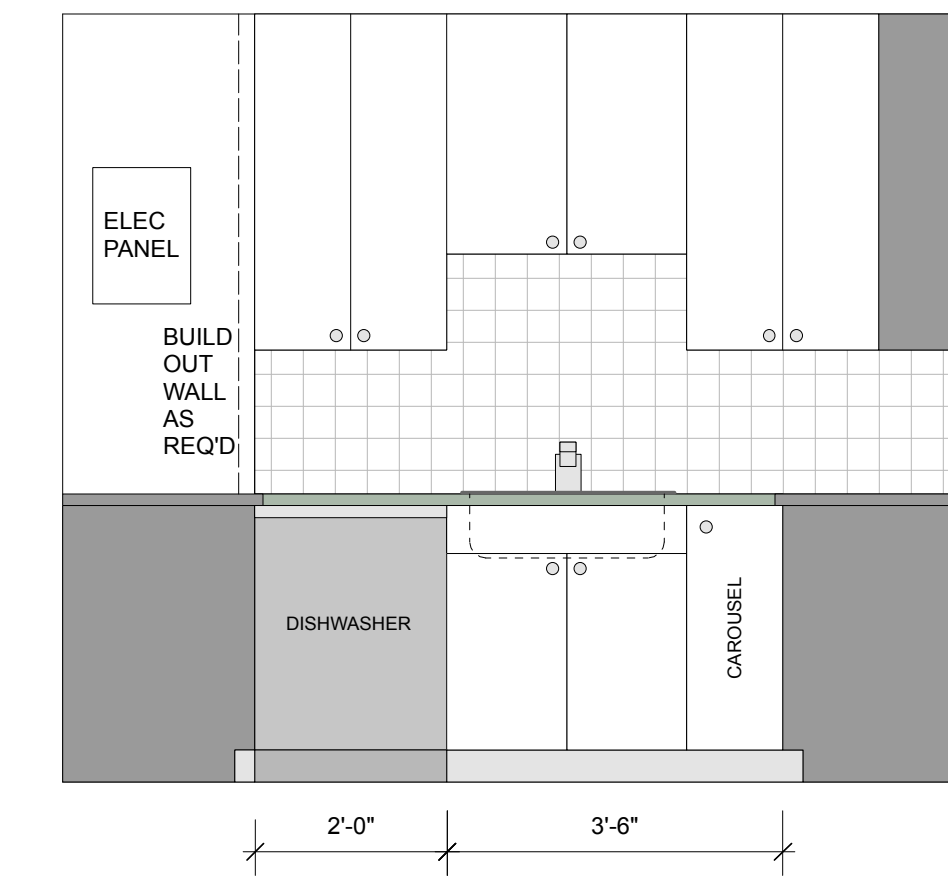

KITCHEN NORTH ELEVATION