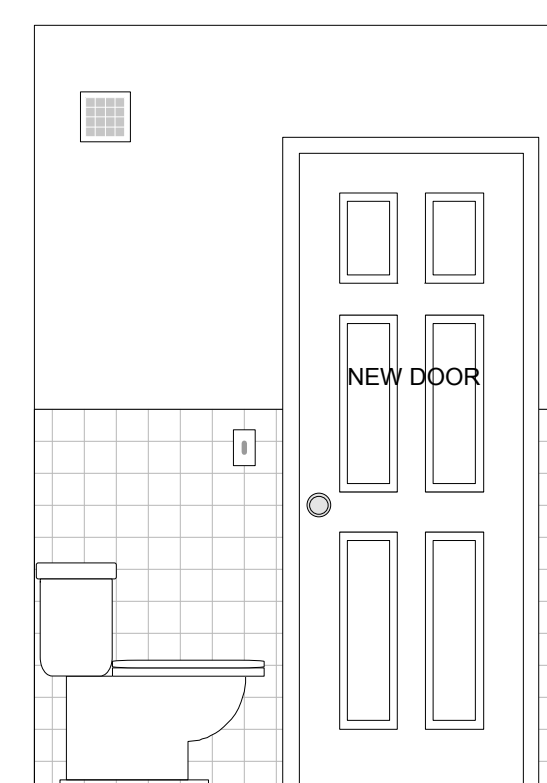

H. H. BENEDICT
 ARCHITECT
 217 SUGAR HOUSE RD
 SHAFTSBURY, VT 05262
 PHONE (802)375-1030
 HHBARCHITECT@AOL.COM

KITCHEN EAST ELEVATION

KITCHEN SOUTH ELEVATION

KITCHEN WEST ELEVATION

KITCHEN NORTH ELEVATION

MASTER BATH EAST ELEVATION

MASTER BATH SOUTH ELEVATION

MASTER BATH WEST ELEVATION

MASTER BATH NORTH ELEVATION

ROBBINS
 APARTMENT 7H
 PORTLAND HOUSE
 45 EASTERN PROMENADE
 PORTLAND, MAINE

PLAN & ELEVATIONS
 SCALE: 1/4"= 1'-0" & 1/2"= 1'-0" & 1/32"