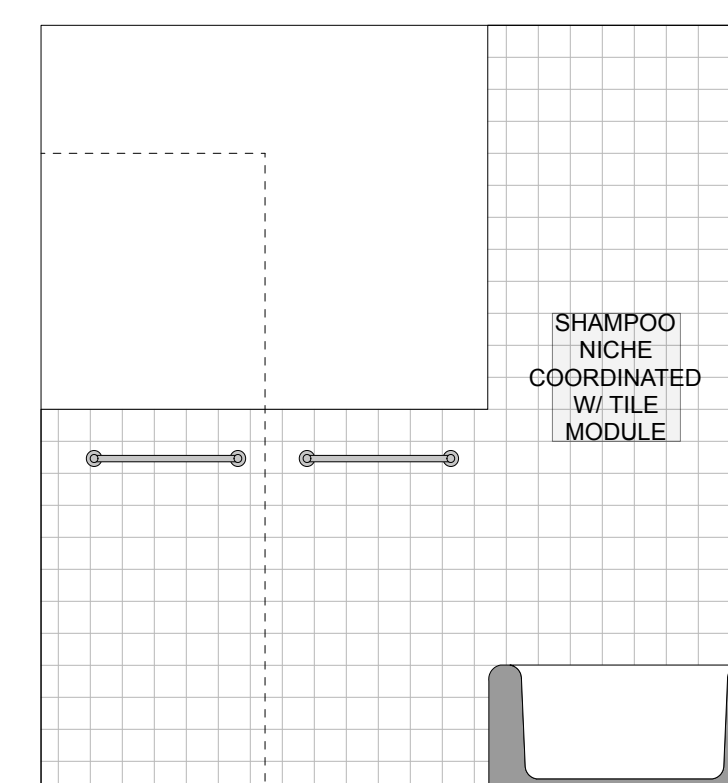

H. H. BENEDICT
 ARCHITECT
 217 SUGAR HOUSE RD
 SHAFTSBURY, VT 05262
 PHONE (802)375-1030
 HHBARCHITECT@AOL.COM

KITCHEN EAST ELEVATION

KITCHEN SOUTH ELEVATION

KITCHEN WEST ELEVATION

KITCHEN NORTH ELEVATION

MASTER BATH EAST ELEVATION

MASTER BATH SOUTH ELEVATION

MASTER BATH WEST ELEVATION

MASTER BATH NORTH ELEVATION

ROBBINS
 APARTMENT 7H
 PORTLAND HOUSE
 45 EASTERN PROMENADE
 PORTLAND, MAINE

PLAN & ELEVATIONS
 SCALE: 1/4"= 1'-0" & 1/2"= 1'-0" & 1/32"