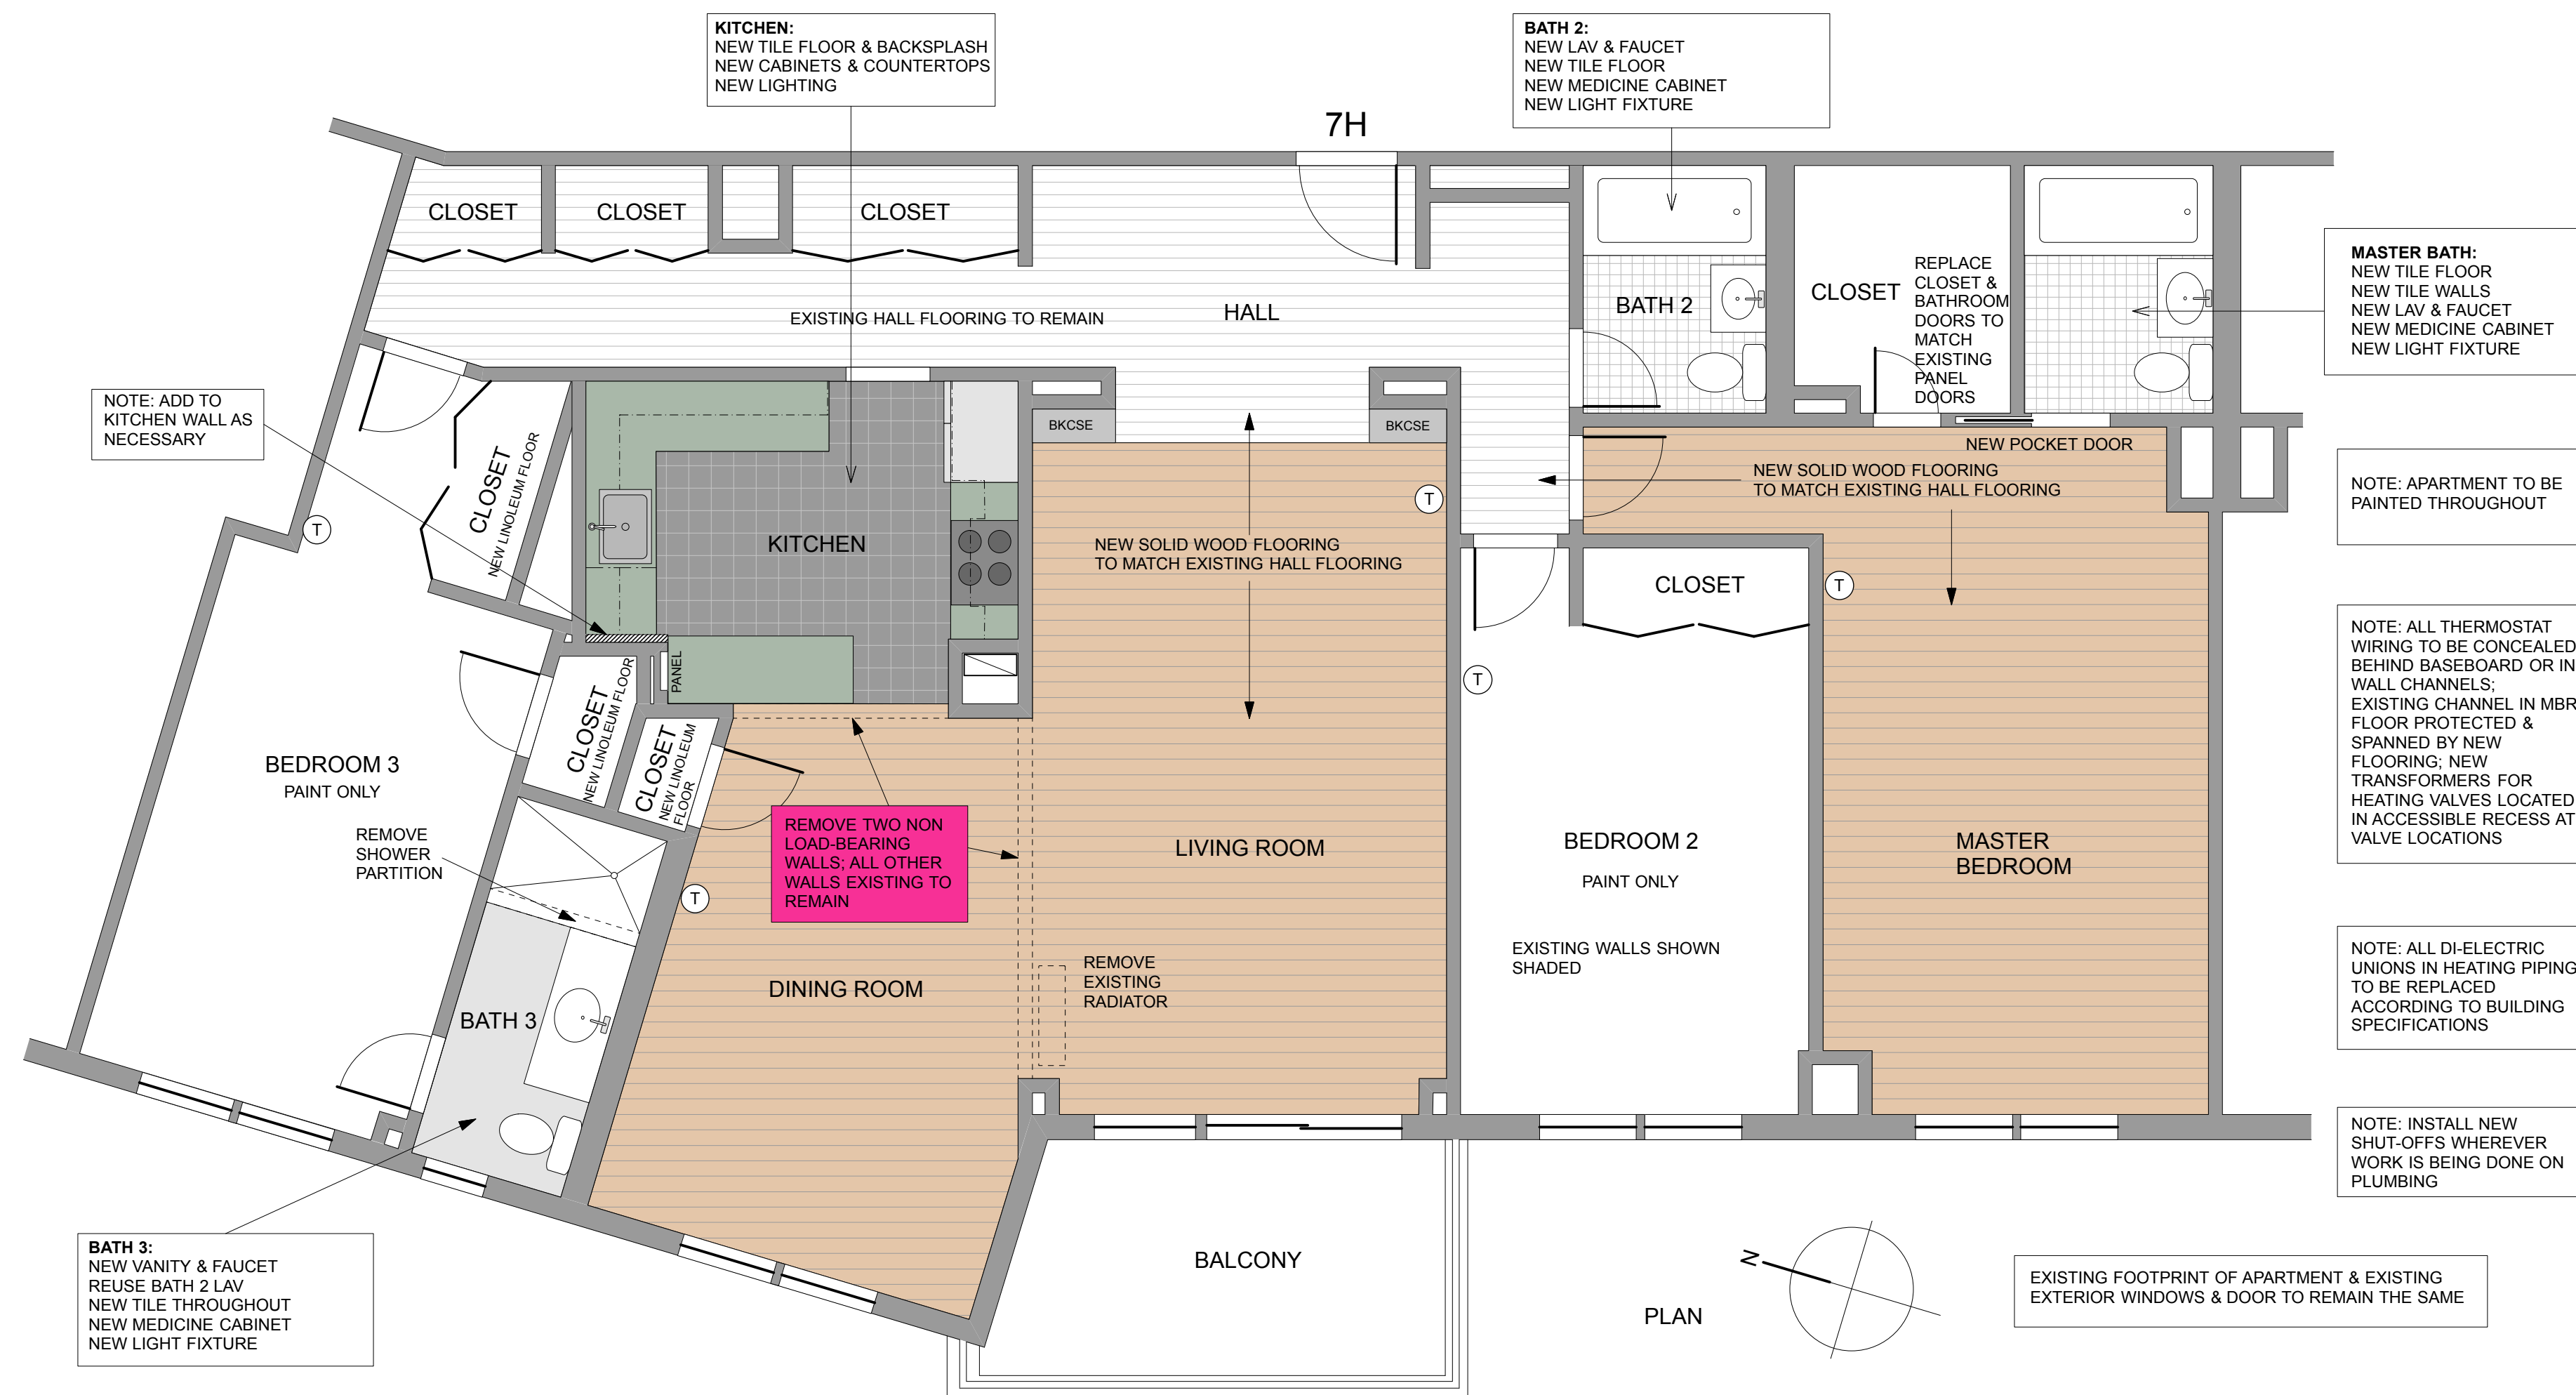

H. H. BENEDICT
 ARCHITECT
 217 SUGAR HOUSE RD
 SHAFTSBURY, VT 05262
 PHONE (802)375-1030
 HHBARCHITECT@AOL.COM

KITCHEN EAST ELEVATION

KITCHEN SOUTH ELEVATION

KITCHEN WEST ELEVATION

KITCHEN NORTH ELEVATION

MASTER BATH EAST ELEVATION

MASTER BATH SOUTH ELEVATION

MASTER BATH WEST ELEVATION

MASTER BATH NORTH ELEVATION

ROBBINS
 APARTMENT 7H
 PORTLAND HOUSE
 45 EASTERN PROMENADE
 PORTLAND, MAINE

PLAN & ELEVATIONS
 SCALE: 1/4"= 1'-0" & 1/2"= 1'-0" & 1/32"